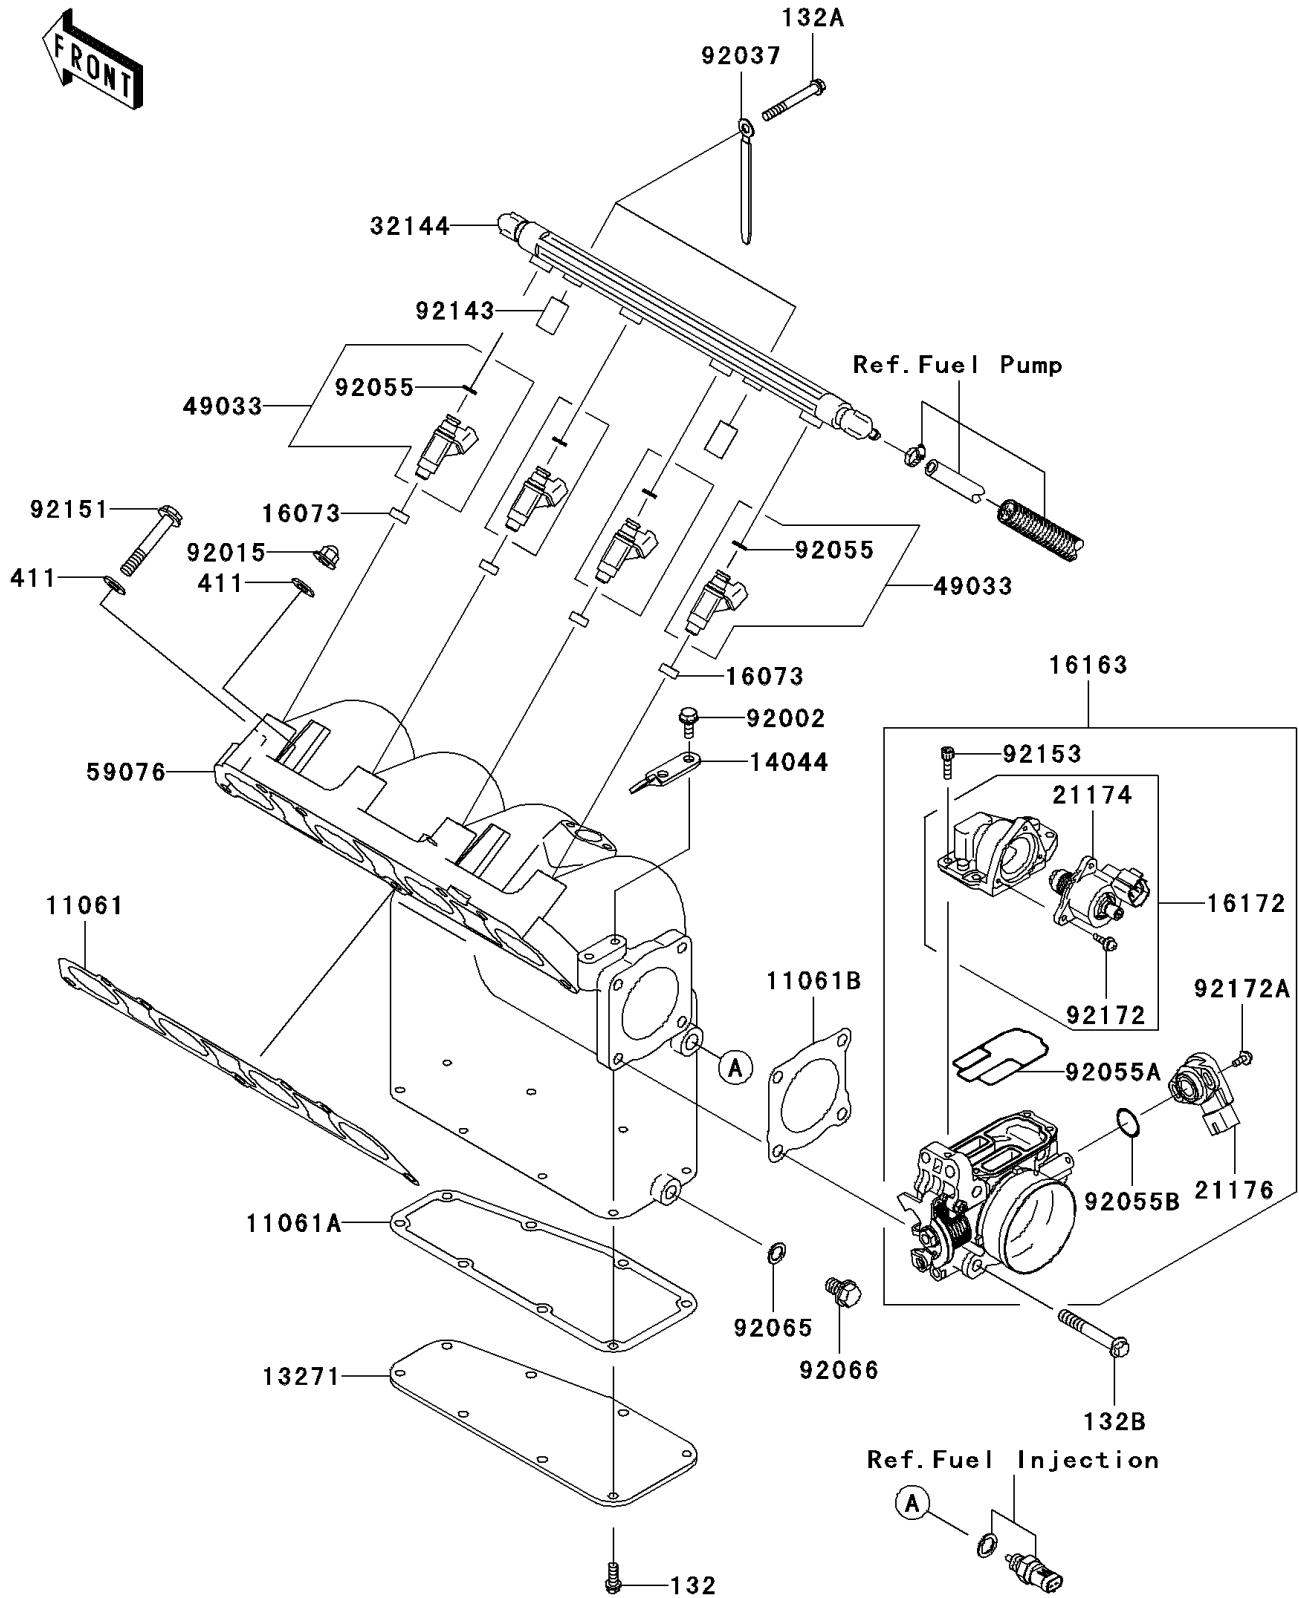

2005 JET SKI® STX®-12F PARTS DIAGRAM

Throttle

E1510

2005 JET SKI® STX®-12F PARTS LIST

Throttle

ITEM NAME	PART NUMBER	QUANTITY
GASKET,MANIFOLD (Ref # 11061)	11061-3716	1
GASKET,PLATE (Ref # 11061A)	11061-3727	1
GASKET,THROTTLE (Ref # 11061B)	11061-3738	1
BOLT-FLANGED-SMALL,6X16 (Ref # 132)	132Y0616	1
PLATE,MANIFOLD (Ref # 13271)	13271-3875	1
BOLT-FLANGED-SMALL,6X50 (Ref # 132A)	132Y0650	1
BOLT-FLANGED-SMALL,8X55 (Ref # 132B)	132Y0855	1
HOLDER-CABLE (Ref # 14044)	14044-3748	1
INSULATOR (Ref # 16073)	16073-3707	1
THROTTLE-ASSY (Ref # 16163)	16163-3711	1
ACTUATOR (Ref # 16172)	16172-3705	1
MOTOR-ELECTRIC,STM (Ref # 21174)	21174-3706	1
SENSOR,TPS (Ref # 21176)	21176-3762	1
PIPE-ASSY (Ref # 32144)	32144-3705	1
WASHER-PLAIN,8MM (Ref # 411)	411S0800	1
NOZZLE-INJECTION (Ref # 49033)	49033-3707	1
MANIFOLD-INTAKE (Ref # 59076)	59076-3732	1
BOLT,6X16 (Ref # 92002)	92002-3728	1
NUT,CAP,8MM (Ref # 92015)	92015-1371	1
CLAMP,L=100 (Ref # 92037)	92037-3736	1
RING-O,INJECTION NOZZLE (Ref # 92055)	92055-1622	1
RING-O (Ref # 92055A)	92055-3773	1
RING-O (Ref # 92055B)	92055-3774	1
GASKET,10.5X16X1 (Ref # 92065)	92065-058	1
PLUG (Ref # 92066)	92066-3781	1
COLLAR (Ref # 92143)	92143-3731	1
BOLT,8X60 (Ref # 92151)	92151-3730	1
BOLT (Ref # 92153)	92153-3723	1
SCREW (Ref # 92172)	92172-3710	1

2005 JET SKI® STX®-12F PARTS LIST

Throttle

ITEM NAME	PART NUMBER	QUANTITY
SCREW (Ref # 92172A)	92172-3711	1