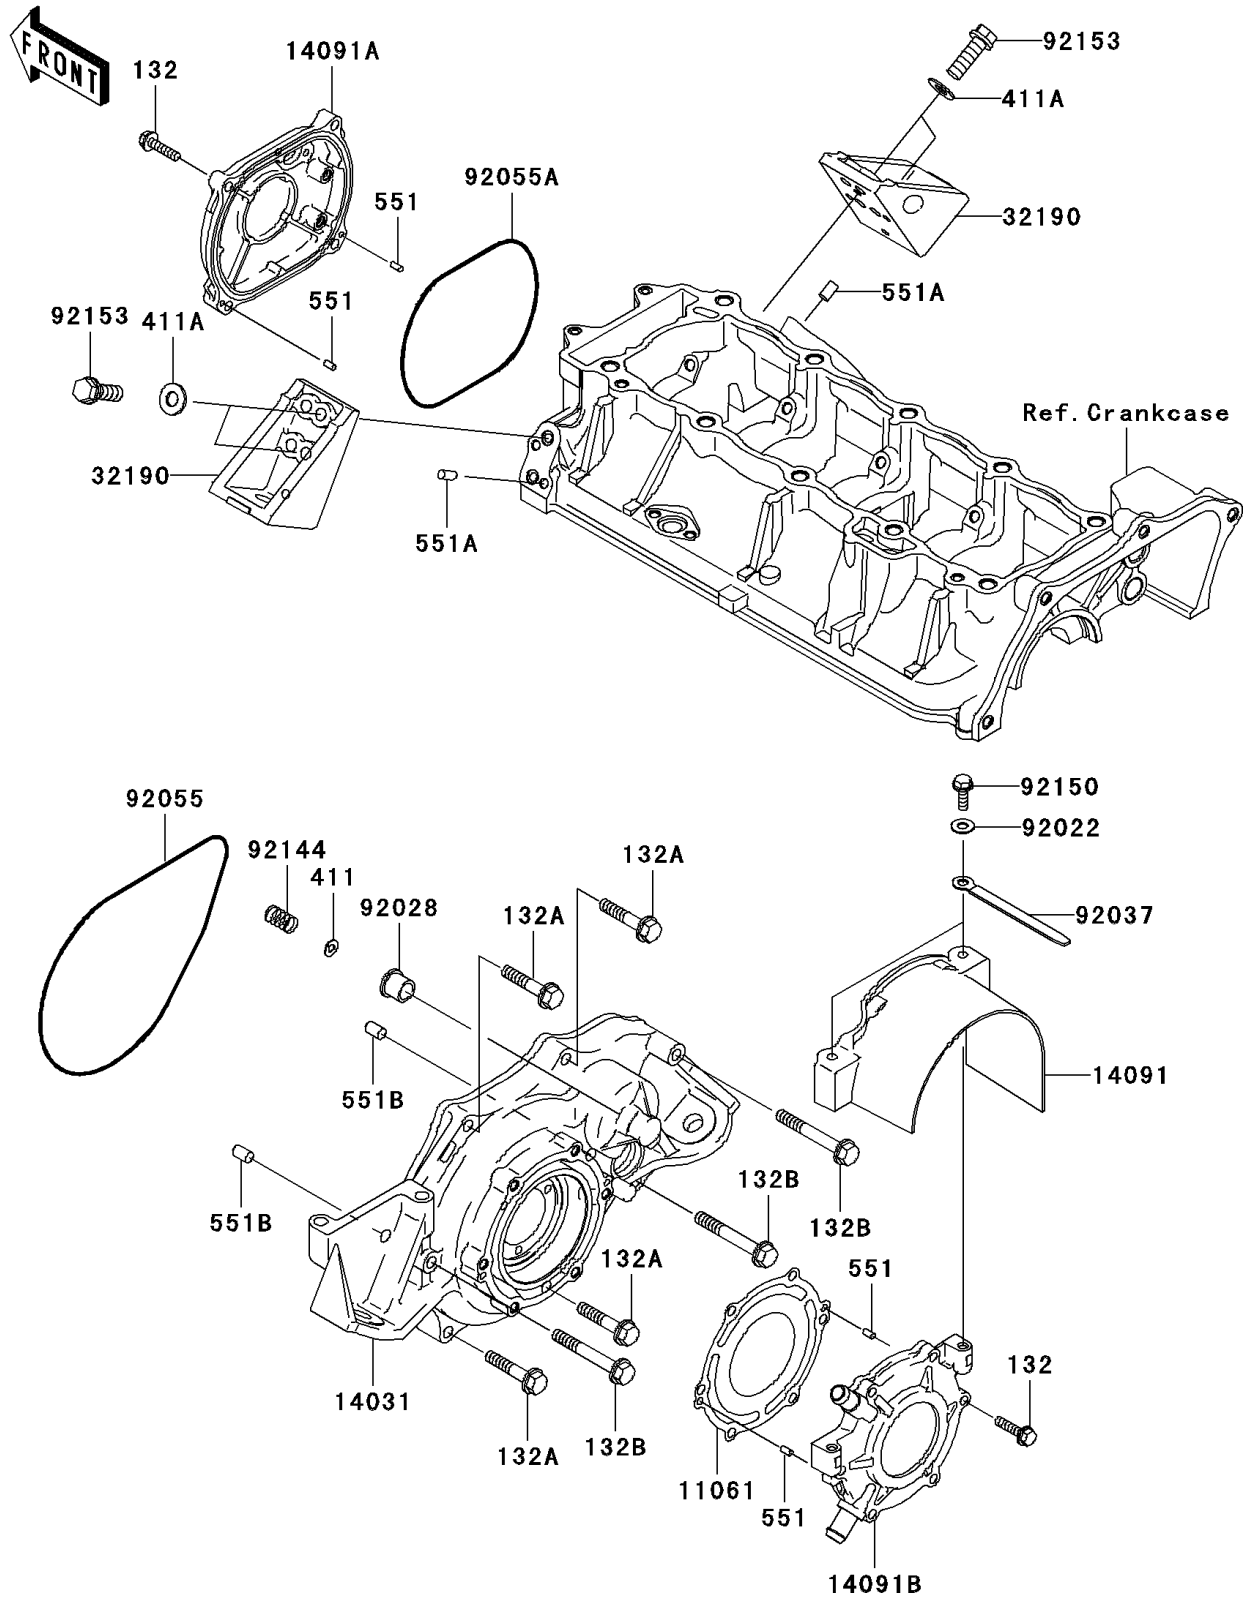

## 2005 JET SKI® STX®-12F PARTS DIAGRAM

Engine Cover(s)

E1431

## 2005 JET SKI® STX®-12F PARTS LIST

Engine Cover(s)

ITEM NAME	PART NUMBER	QUANTITY
GASKET,OUTPUT COVER (Ref # 11061)	11061-3709	1
BOLT-FLANGED-SMALL,6X25 (Ref # 132)	132Y0625	1
BOLT-FLANGED-SMALL,8X40 (Ref # 132A)	132Y0840	1
BOLT-FLANGED-SMALL,8X60 (Ref # 132B)	132Y0860	1
COVER-GENERATOR (Ref # 14031)	14031-3734	1
COVER,COUPLING (Ref # 14091)	14091-3749	1
COVER,PULS (Ref # 14091A)	14091-3763	1
COVER,OUTPUT (Ref # 14091B)	14091-3776	1
BRACKET-ENGINE (Ref # 32190)	32190-3703	1
WASHER-PLAIN,5MM (Ref # 411)	411S0500	1
WASHER-PLAIN,8MM (Ref # 411A)	411S0800	1
PIN-DOWEL (Ref # 551)	551R0408	1
PIN-DOWEL (Ref # 551A)	551R0612	1
PIN-DOWEL (Ref # 551B)	551R0812	1
WASHER,6.5X20X1.5 (Ref # 92022)	92022-3710	1
BUSHING (Ref # 92028)	92028-3718	1
CLAMP,L=100 (Ref # 92037)	92037-3736	1
RING-O,196X3 (Ref # 92055)	92055-3761	1
RING-O,120X3 (Ref # 92055A)	92055-3762	1
SPRING (Ref # 92144)	92144-3728	1
BOLT,6X18 (Ref # 92150)	92150-3729	1
BOLT,FLANGED,8X30 (Ref # 92153)	92153-3722	1