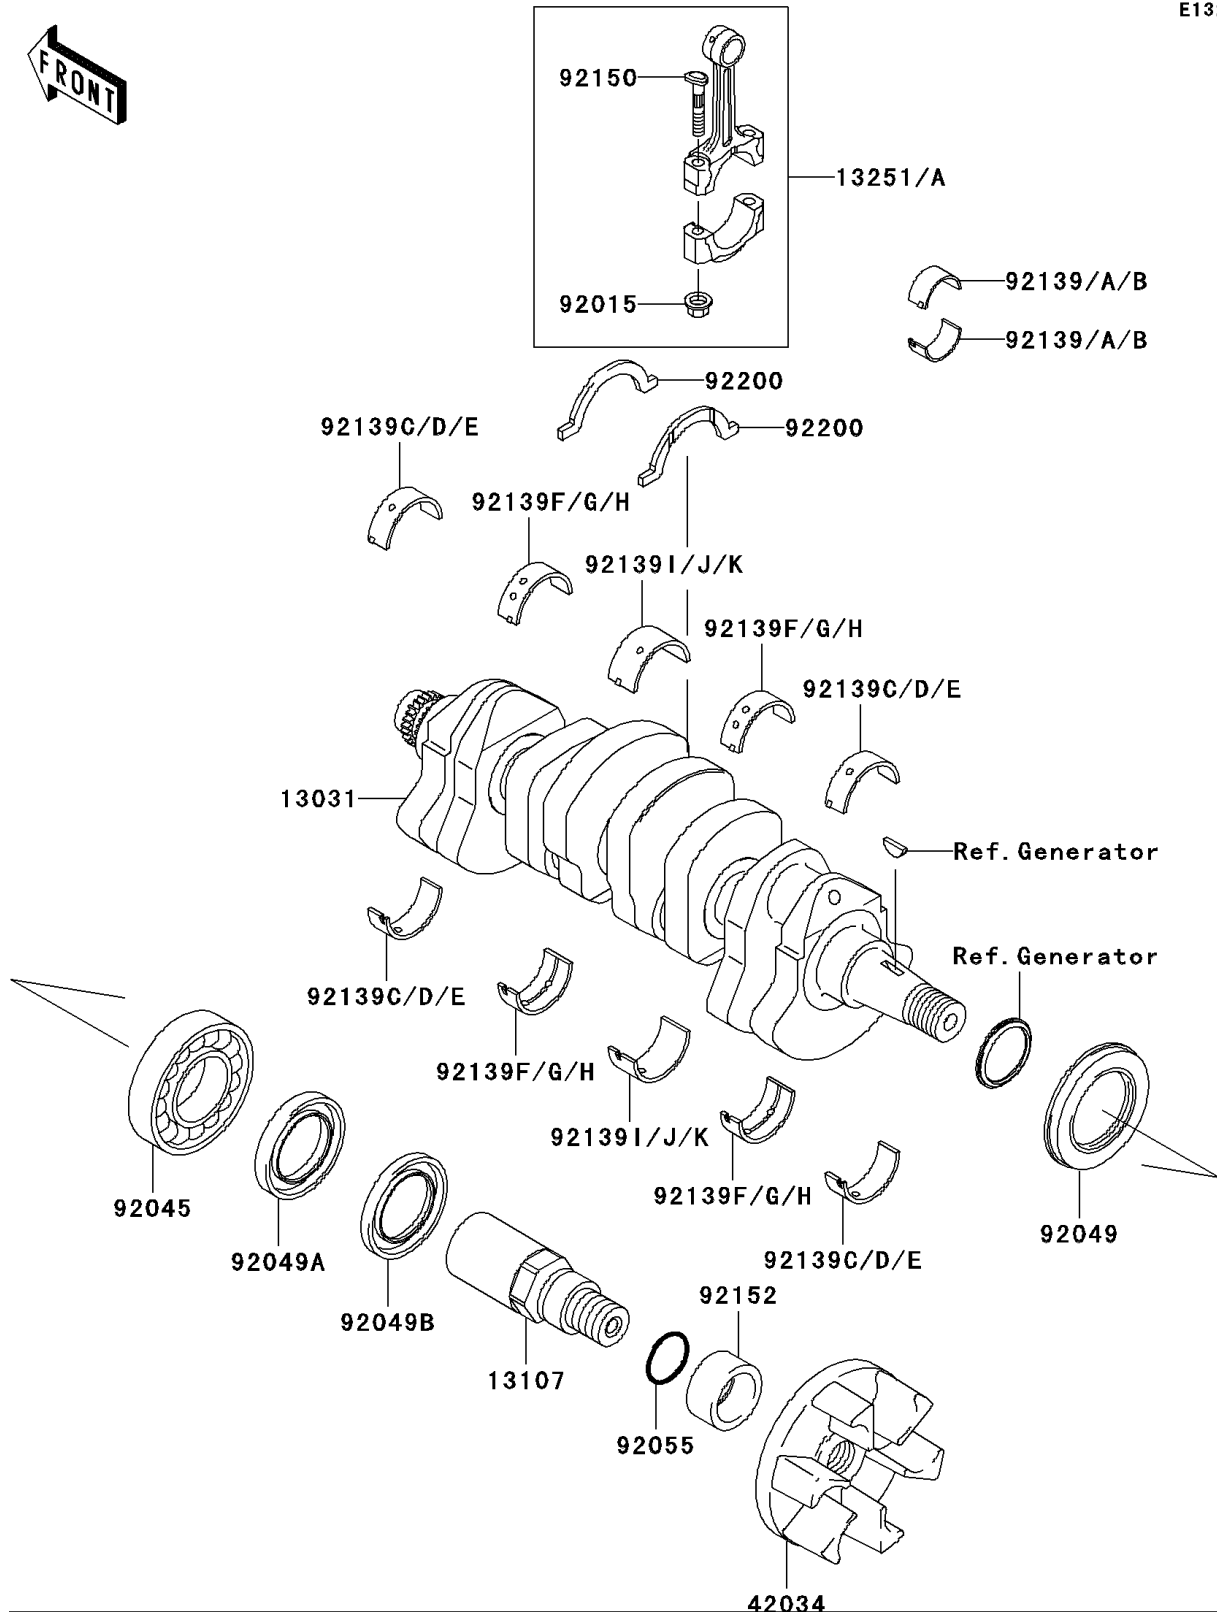

2005 JET SKI® STX®-12F PARTS DIAGRAM

Crankshaft

E1321

2005 JET SKI® STX®-12F PARTS LIST

Crankshaft

ITEM NAME	PART NUMBER	QUANTITY
CRANKSHAFT-COMP (Ref # 13031)	13031-3740	1
SHAFT (Ref # 13107)	13107-3785	1
ROD-ASSY-CONNECTING,K (Ref # 13251)	13251-3701-KK	1
ROD-ASSY-CONNECTING,L (Ref # 13251A)	13251-3701-LL	1
COUPLING (Ref # 42034)	42034-3711	1
NUT,CONNECTING ROD (Ref # 92015)	92015-1559	1
BEARING-BALL,6208ZZ AS2S (Ref # 92045)	92045-3739	1
SEAL-OIL,SD347626LHS (Ref # 92049)	92049-3736	1
SEAL-OIL,FPJ740628.5ZS (Ref # 92049A)	92049-3737	1
SEAL-OIL,S40626NS (Ref # 92049B)	92049-3738	1
RING-O (Ref # 92055)	92055-091	1
BUSHING,CONNECTING ROD,BLUE (Ref # 92139)	92139-1091	1
BUSHING,CONNECTING ROD,BLACK (Ref # 92139A)	92139-1092	1
BUSHING,CONNECTING ROD,BROWN (Ref # 92139B)	92139-1093	1
BUSHING,CRANKSHAFT,#1,BLUE (Ref # 92139C)	92139-3702	1
BUSHING,CRANKSHAFT,#1,BLACK (Ref # 92139D)	92139-3703	1
BUSHING,CRANKSHAFT,#1,BROWN (Ref # 92139E)	92139-3704	1
BUSHING,CRANKSHAFT,#2,BLUE (Ref # 92139F)	92139-3705	1
BUSHING,CRANKSHAFT,#2,BLACK (Ref # 92139G)	92139-3706	1
BUSHING,CRANKSHAFT,#2,BROWN (Ref # 92139H)	92139-3707	1
BUSHING,CRANKSHAFT,#3,BLUE (Ref # 92139I)	92139-3711	1
BUSHING,CRANKSHAFT,#3,BLACK (Ref # 92139J)	92139-3712	1
BUSHING,CRANKSHAFT,#3,BROWN (Ref # 92139K)	92139-3713	1
BOLT,CONNECTING ROD,9MM (Ref # 92150)	92150-1362	1
COLLAR,OUTPUT RR,L=19.5 (Ref # 92152)	92152-3733	1
WASHER (Ref # 92200)	92200-3789	1