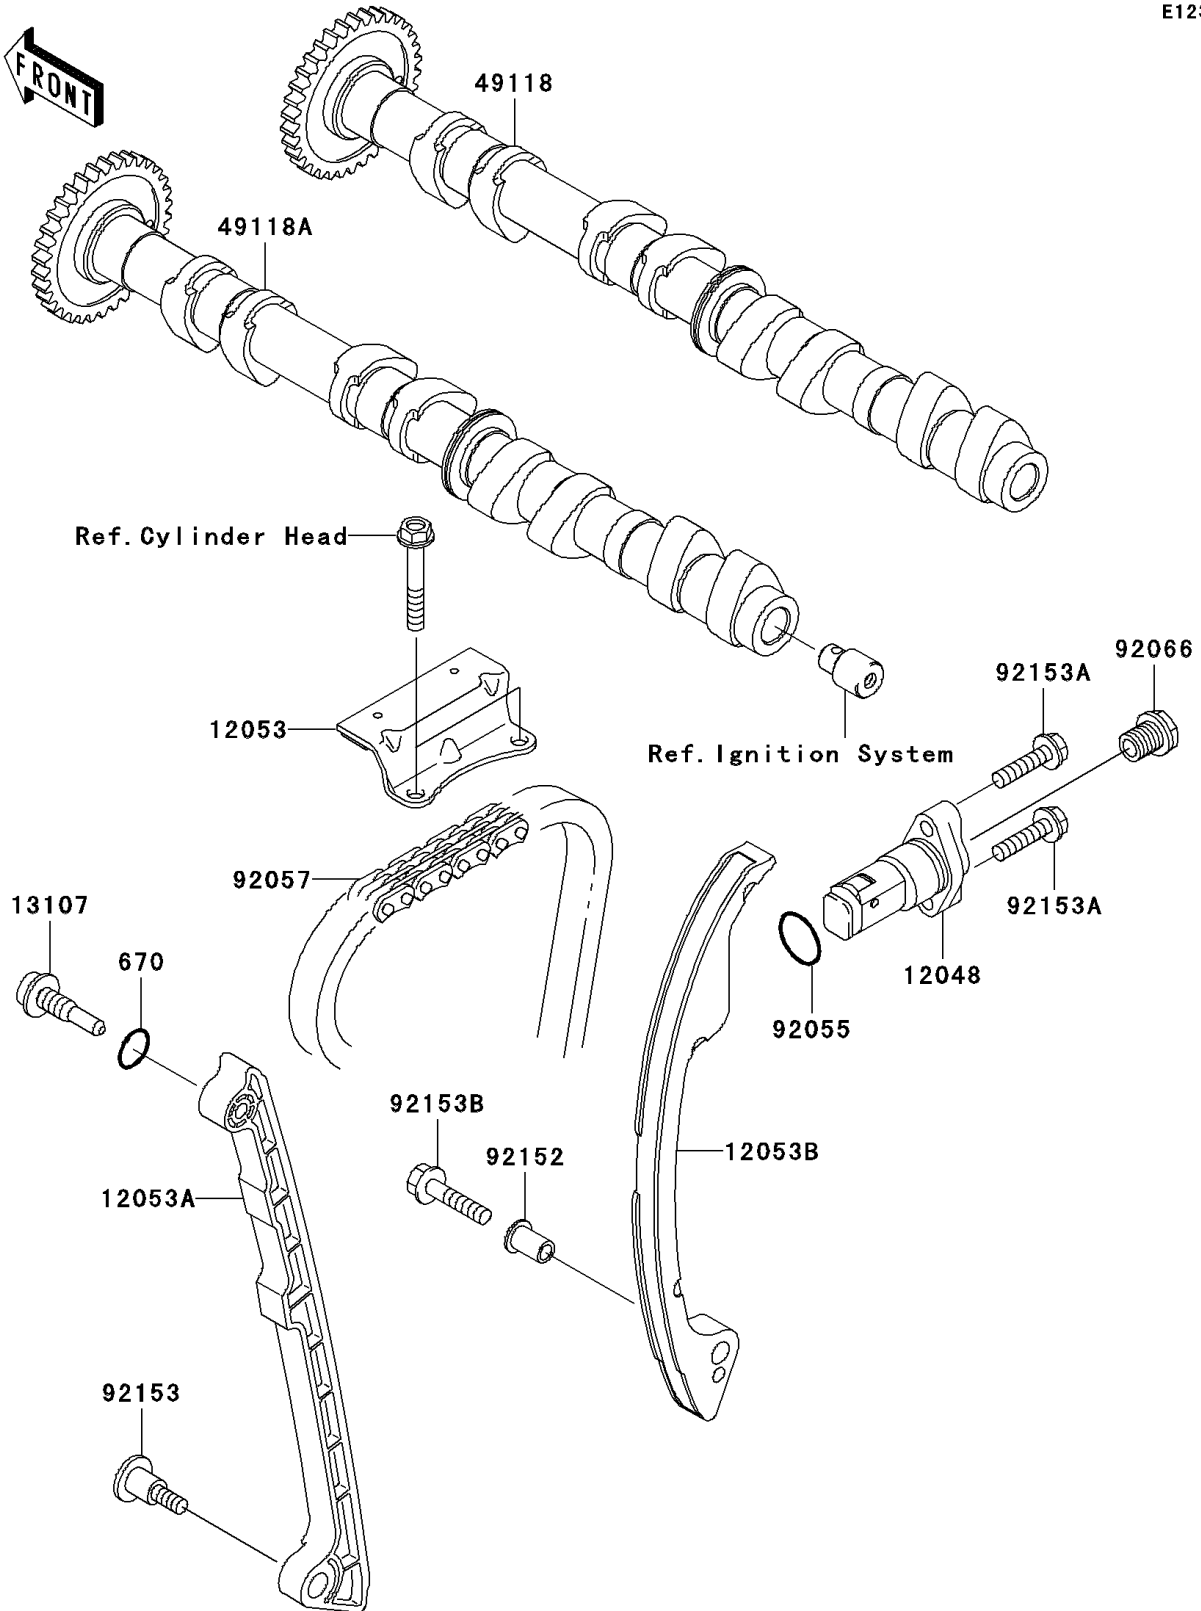

2005 JET SKI® STX®-12F PARTS DIAGRAM

Camshaft(s)/Tensioner

E1230

2005 JET SKI® STX®-12F PARTS LIST

Camshaft(s)/Tensioner

| ITEM NAME | PART NUMBER | QUANTITY |
|--------------------------------------|-------------|----------|
| TENSIONER-ASSY (Ref # 12048) | 12048-3701 | 1 |
| GUIDE-CHAIN,UPP (Ref # 12053) | 12053-1432 | 1 |
| GUIDE-CHAIN,FR (Ref # 12053A) | 12053-3701 | 1 |
| GUIDE-CHAIN,RR (Ref # 12053B) | 12053-3705 | 1 |
| SHAFT,CHAIN GUIDE,FR (Ref # 13107) | 13107-1416 | 1 |
| CAMSHAFT-COMP,INTAKE (Ref # 49118) | 49118-3701 | 1 |
| CAMSHAFT-COMP,EXHAUST (Ref # 49118A) | 49118-3702 | 1 |
| O RING,9MM (Ref # 670) | 670D1509 | 1 |
| RING-O,18.8X1.9 (Ref # 92055) | 92055-086 | 1 |
| CHAIN,CAM (Ref # 92057) | 92057-3711 | 1 |
| PLUG (Ref # 92066) | 92066-3780 | 1 |
| COLLAR (Ref # 92152) | 92152-1167 | 1 |
| BOLT,SOCKET,6X24.5 (Ref # 92153) | 92153-1200 | 1 |
| BOLT,6X25 (Ref # 92153A) | 92153-3705 | 1 |
| BOLT,6X28 (Ref # 92153B) | 92153-3710 | 1 |