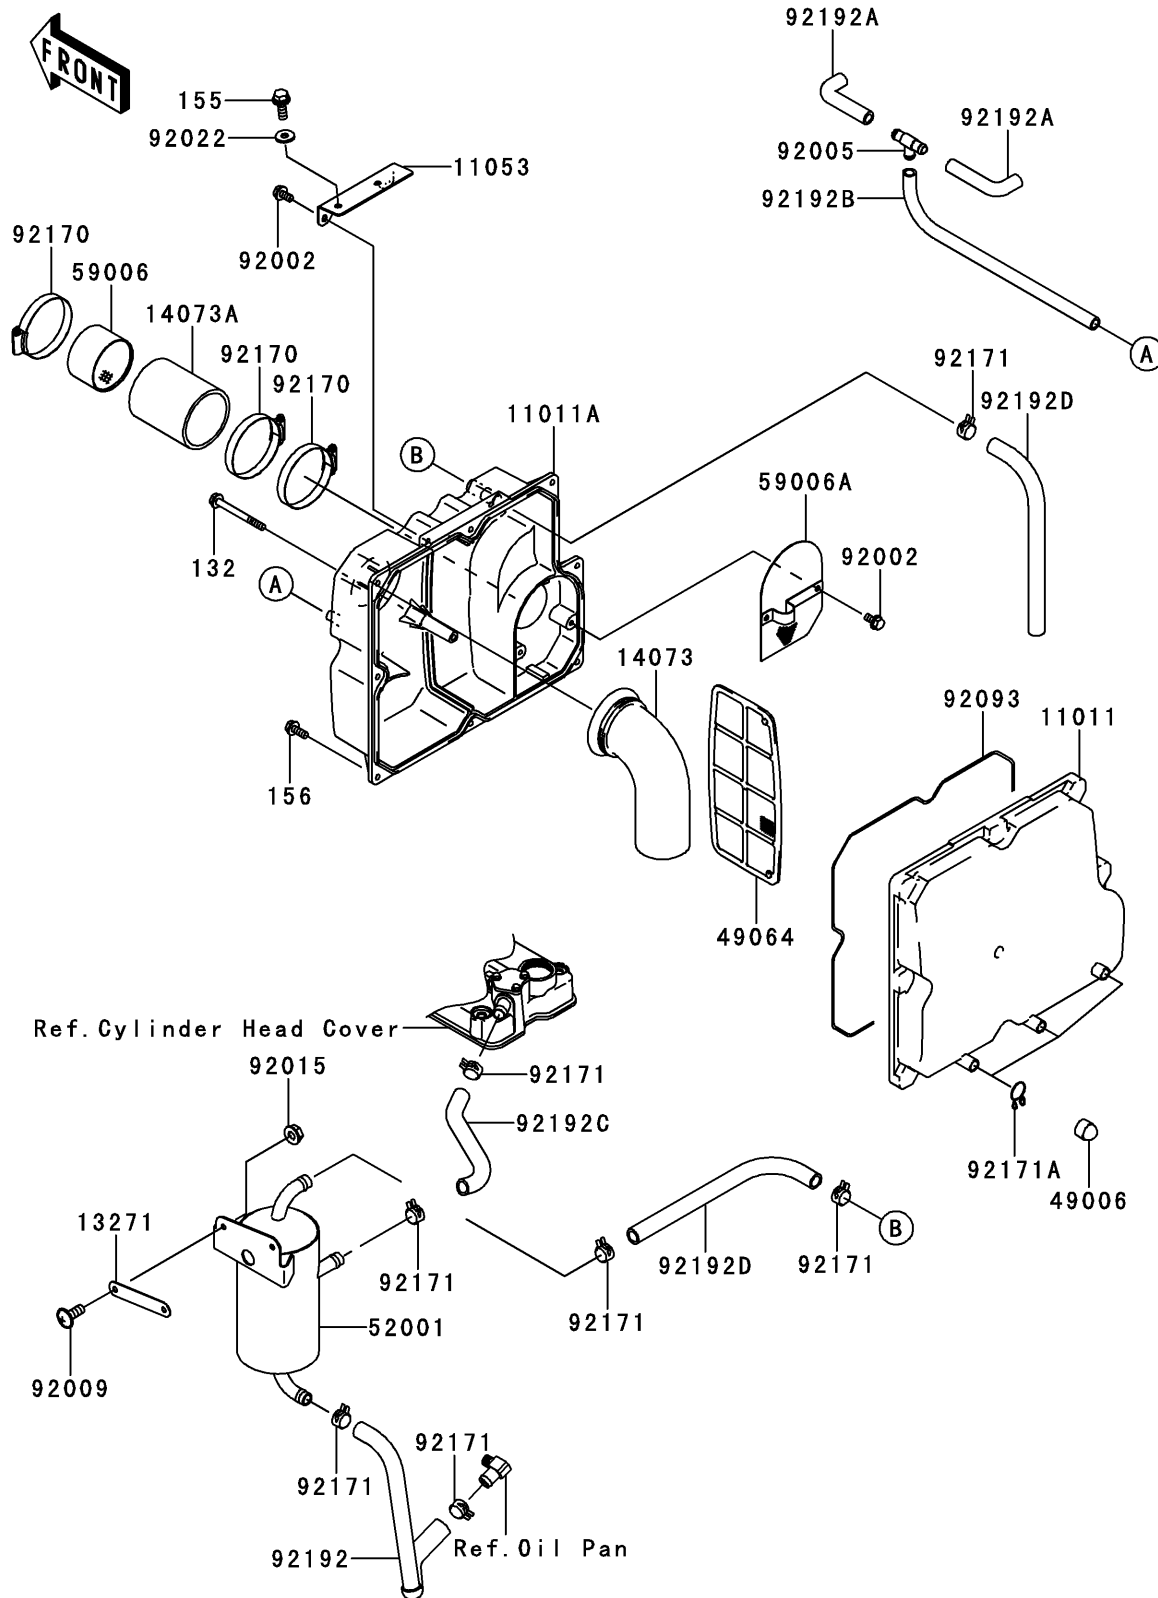

## 2005 JET SKI® STX®-12F PARTS DIAGRAM

Intake Silencer

E1130

## 2005 JET SKI® STX®-12F PARTS LIST

Intake Silencer

ITEM NAME	PART NUMBER	QUANTITY
CASE-AIR FILTER,RR (Ref # 11011)	11011-3704	1
CASE-AIR FILTER (Ref # 11011A)	11011-3706	1
BRACKET (Ref # 11053)	11053-3725	1
BOLT-FLANGED-SMALL,6X60 (Ref # 132)	132Y0660	1
PLATE (Ref # 13271)	13271-3880	1
DUCT,AIR FILTER-ASV (Ref # 14073)	14073-3794	1
DUCT,AIR FILTER-THOROTTLE (Ref # 14073A)	14073-3795	1
BOLT-WSP-SMALL,8X20 (Ref # 155)	155R0820	1
BOLT-WP,6X16 (Ref # 156)	156R0616	1
BOOT,DRAIN (Ref # 49006)	49006-3718	1
FILTER-AIR (Ref # 49064)	49064-3702	1
TANK-OIL (Ref # 52001)	52001-3738	1
ARRESTER-FLAME (Ref # 59006)	59006-0019	1
ARRESTER-FLAME (Ref # 59006A)	59006-3720	1
BOLT,6X12 (Ref # 92002)	92002-3763	1
FITTING (Ref # 92005)	92005-3745	1
SCREW,M6X20 (Ref # 92009)	92009-3870	1
NUT,6MM (Ref # 92015)	92015-3767	1
WASHER,8.2X18X1.5 (Ref # 92022)	92022-3743	1
SEAL (Ref # 92093)	92093-3766	1
CLAMP (Ref # 92170)	92170-3764	1
CLAMP,TUBE (Ref # 92171)	92171-3710	1
CLAMP,BOOT (Ref # 92171A)	92171-3711	1
TUBE,SEPARTOR-OILPLAN (Ref # 92192)	92192-3701	1
TUBE (Ref # 92192A)	92192-3717	1
TUBE,ASV-AIR CASE (Ref # 92192B)	92192-3718	1
TUBE,HEAD-SEPARATOR (Ref # 92192C)	92192-3719	1
TUBE,BLOWBY (Ref # 92192D)	92192-3725	1