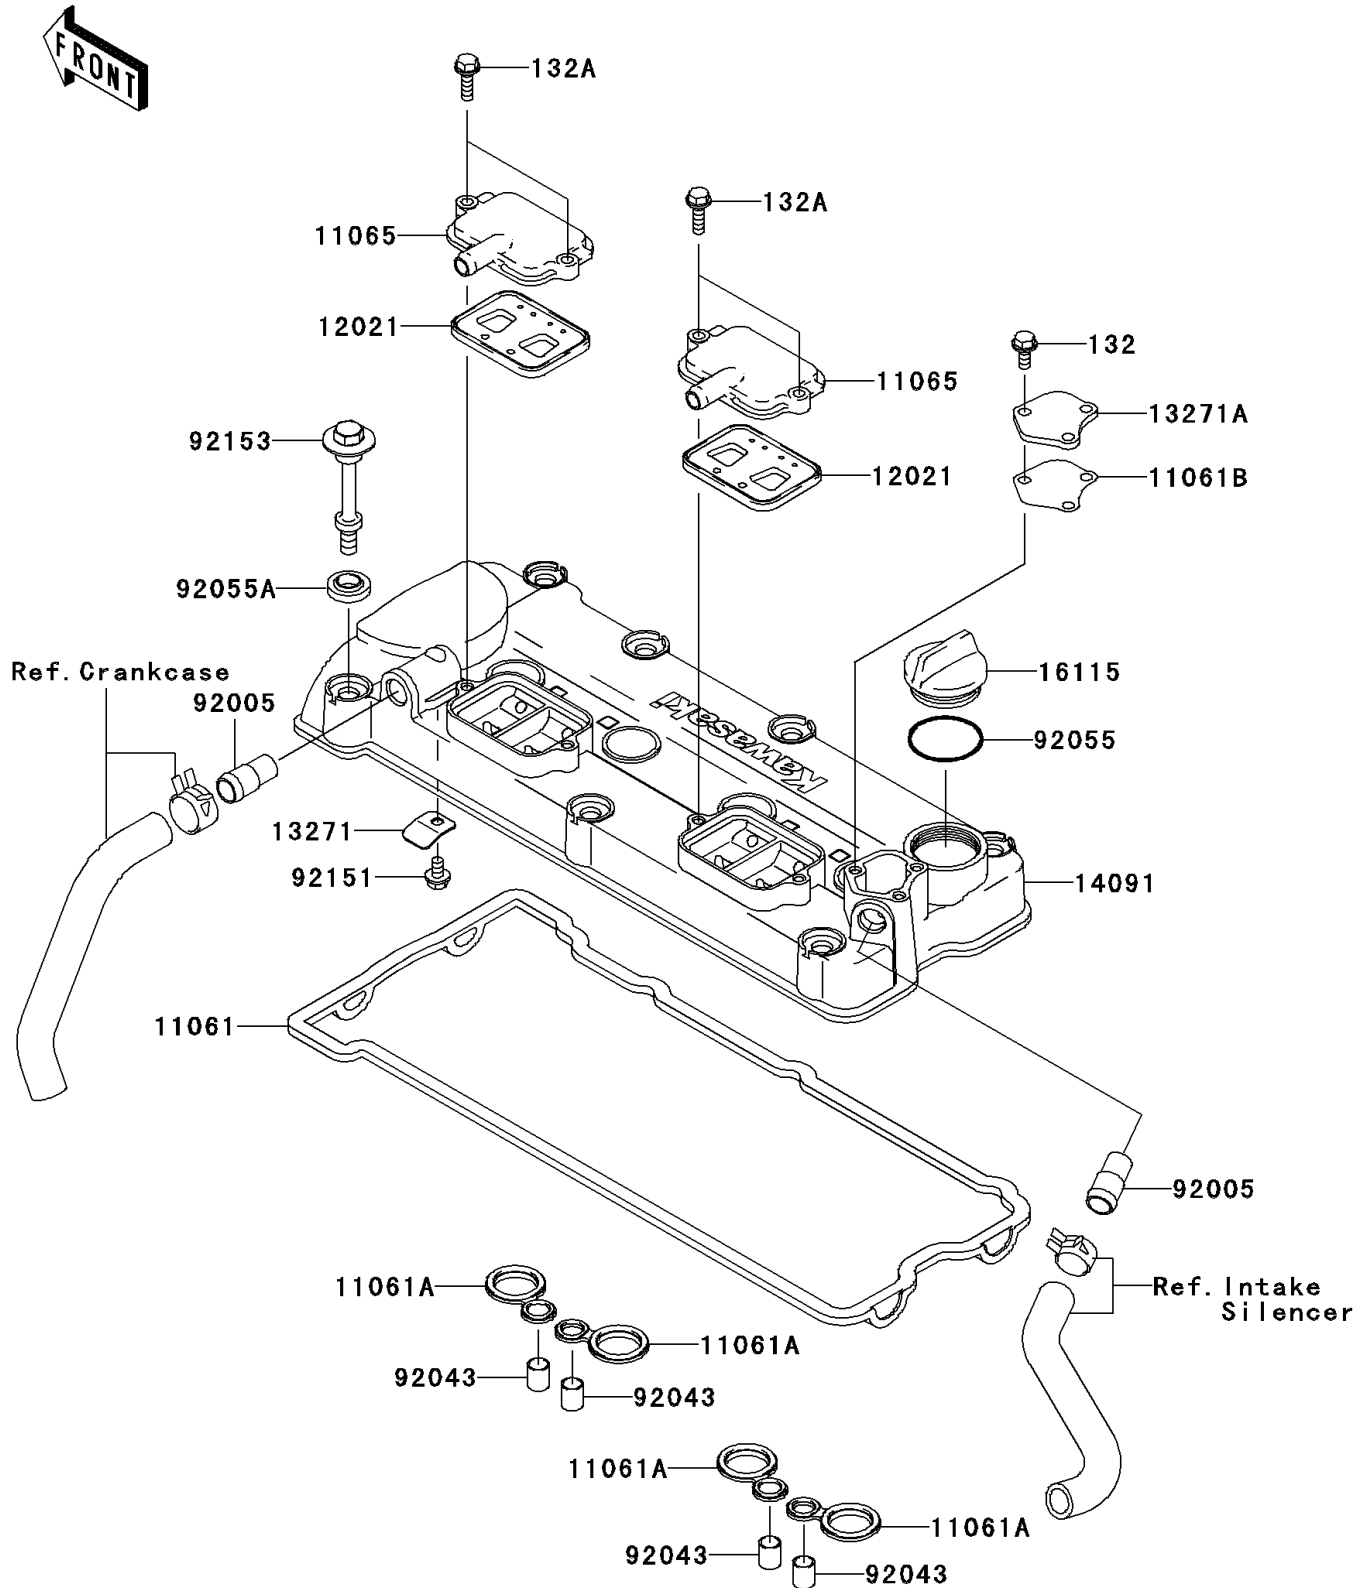

2005 JET SKI® STX®-12F PARTS DIAGRAM

Cylinder Head Cover

E1112

2005 JET SKI® STX®-12F PARTS LIST

Cylinder Head Cover

ITEM NAME	PART NUMBER	QUANTITY
GASKET,HEAD COVER (Ref # 11061)	11061-0090	1
GASKET,SPARK PLUG HOLE (Ref # 11061A)	11061-0105	1
GASKET,PLATE (Ref # 11061B)	11061-3728	1
CAP,ASV (Ref # 11065)	11065-3723	1
VALVE-ASSY-REED (Ref # 12021)	12021-1119	1
BOLT-FLANGED-SMALL,6X14 (Ref # 132)	132Y0614	1
PLATE (Ref # 13271)	13271-3851	1
PLATE (Ref # 13271A)	13271-3898	1
BOLT-FLANGED-SMALL,6X20 (Ref # 132A)	132Y0620	1
COVER,HEAD (Ref # 14091)	14091-3760	1
CAP-OIL FILLER (Ref # 16115)	16115-1064	1
FITTING (Ref # 92005)	92005-3741	1
PIN,10.1X12X14 (Ref # 92043)	92043-4009	1
RING-O,38X1.9 (Ref # 92055)	92055-1295	1
RING-O,HEAD COVER BOLT (Ref # 92055A)	92055-1352	1
BOLT,FLANGED,6X10 (Ref # 92151)	92151-1822	1
BOLT,HEAD COVER (Ref # 92153)	92153-3706	1