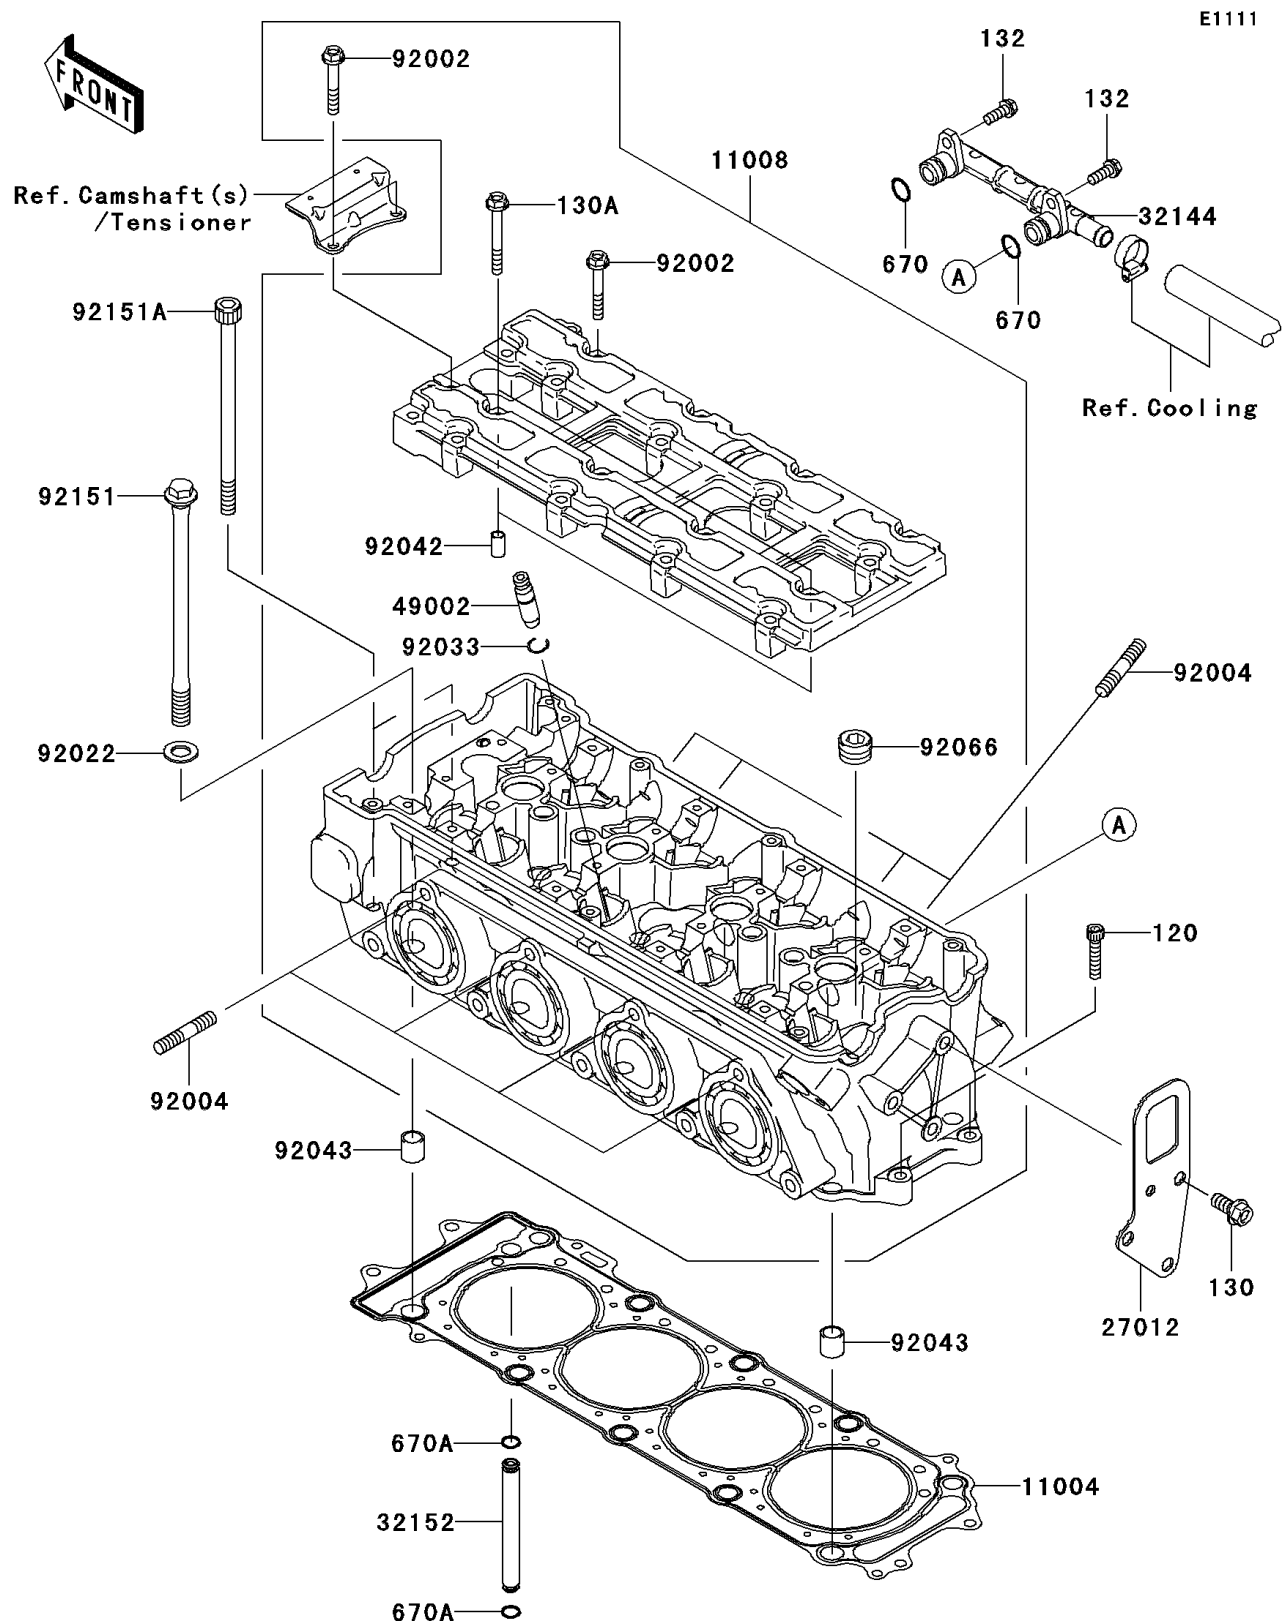

2005 JET SKI® STX®-12F PARTS DIAGRAM

Cylinder Head

2005 JET SKI® STX®-12F PARTS LIST

Cylinder Head

ITEM NAME	PART NUMBER	QUANTITY
GASKET-HEAD (Ref # 11004)	11004-3721	1
HEAD-COMP-CYLINDER (Ref # 11008)	11008-3705	1
BOLT-SOCKET,6X30 (Ref # 120)	120Z0630	1
BOLT-FLANGED,8X18 (Ref # 130)	130Y0818	1
BOLT-FLANGED,6X50 (Ref # 130A)	130Z0650	1
BOLT-FLANGED-SMALL,6X16 (Ref # 132)	132Y0616	1
HOOK,ENGINE,RR (Ref # 27012)	27012-3856	1
PIPE-ASSY (Ref # 32144)	32144-3703	1
PIPE,OIL (Ref # 32152)	32152-1544	1
GUIDE-VALVE (Ref # 49002)	49002-1140	1
O RING,12MM (Ref # 670)	670B2012	1
O RING,7MM (Ref # 670A)	670D1507	1
BOLT,6X40 (Ref # 92002)	92002-1756	1
STUD,8X30 (Ref # 92004)	92004-3743	1
WASHER,11.5X20.5X1.6 (Ref # 92022)	92022-1720	1
RING-SNAP (Ref # 92033)	92033-1247	1
PIN,DOWEL,6.3X8X14 (Ref # 92042)	92042-007	1
PIN,14X14 (Ref # 92043)	92043-1593	1
PLUG,PT1/2X12.5 (Ref # 92066)	92066-0002	1
BOLT,11X168 (Ref # 92151)	92151-1513	1
BOLT,SOCKET,7X120 (Ref # 92151A)	92151-1804	1