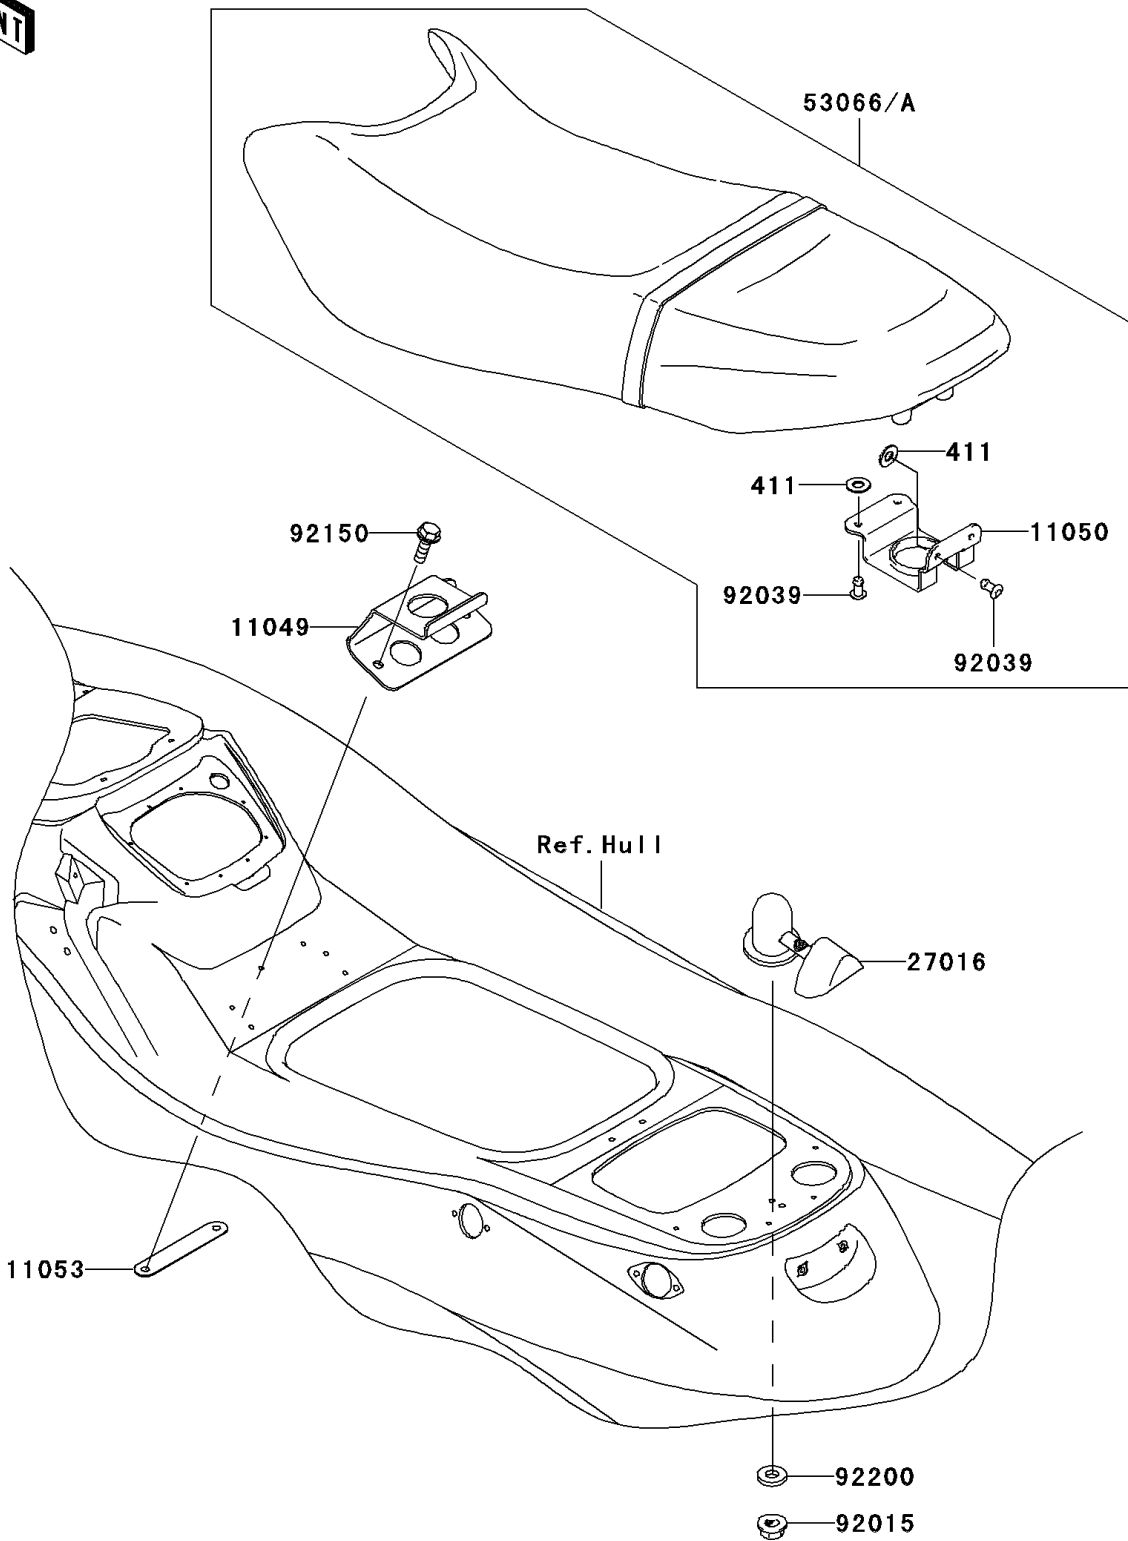

## 2004 JET SKI® STX®-15F PARTS DIAGRAM

Seat

F3146

## 2004 JET SKI® STX®-15F PARTS LIST

Seat

ITEM NAME	PART NUMBER	QUANTITY
BRACKET,SEAT (Ref # 11049)	11049-3735	1
BRACKET,SEAT LOCK (Ref # 11050)	11050-3741	1
BRACKET (Ref # 11053)	11053-3785	1
LOCK-ASSY,SEAT,F.BLACK (Ref # 27016)	27016-3744-6Z	1
WASHER-PLAIN,5MM (Ref # 411)	411S0500	1
SEAT-ASSY,RED/WHITE (Ref # 53066)	53066-3705-330	1
NUT,FLANGED,8MM (Ref # 92015)	92015-3709	1
RIVET (Ref # 92039)	92039-3714	1
BOLT,6X18 (Ref # 92150)	92150-3729	1
WASHER,8.5X25X1.5 (Ref # 92200)	92200-3717	1