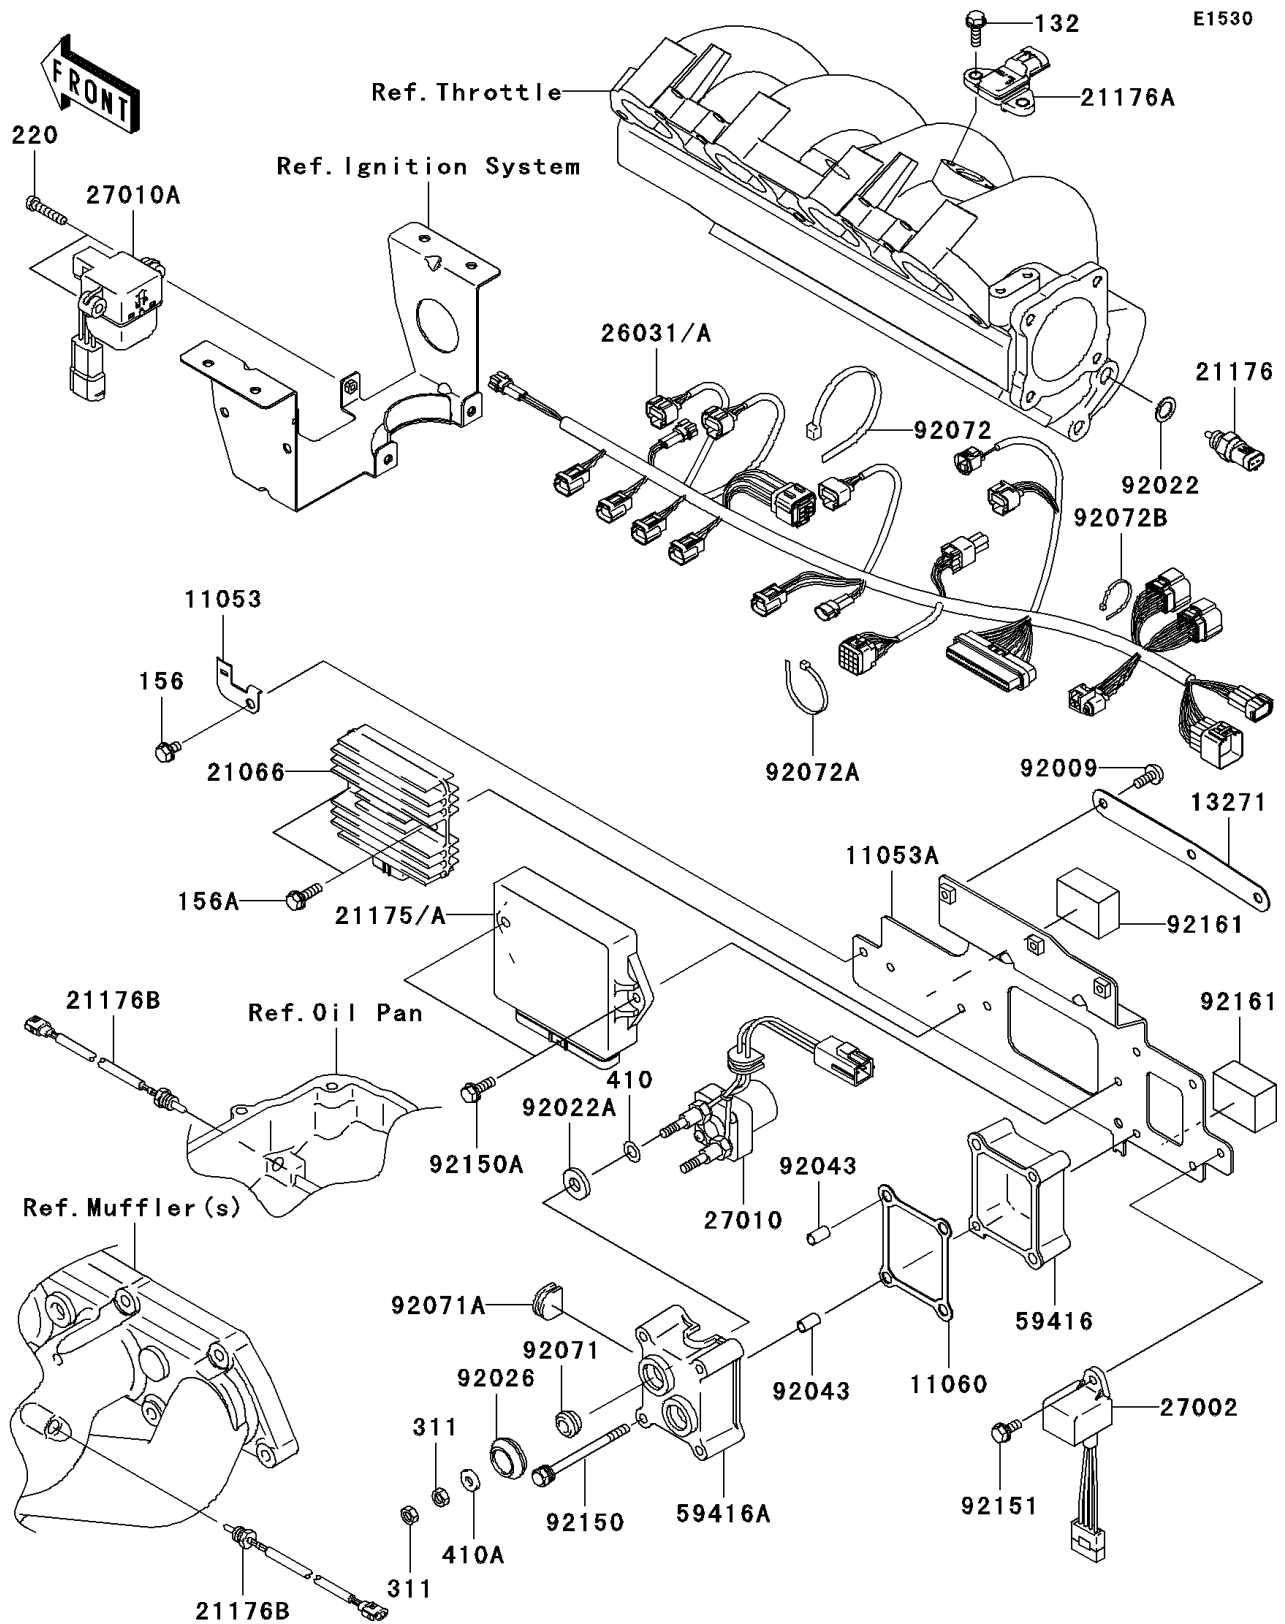

2004 JET SKI® STX®-15F PARTS DIAGRAM

Fuel Injection

2004 JET SKI® STX®-15F PARTS LIST

Fuel Injection

ITEM NAME	PART NUMBER	QUANTITY
BRACKET,FUSE (Ref # 11053)	11053-3724	1
BRACKET,SWITCH (Ref # 11053A)	11053-3774	1
GASKET (Ref # 11060)	11060-3709	1
BOLT-FLANGED-SMALL (Ref # 132)	132Y0618	1
PLATE (Ref # 13271)	13271-3842	1
BOLT-WP (Ref # 156)	156R0610	1
BOLT-WP,6X20 (Ref # 156A)	156R0620	1
REGULATOR-VOLTAGE (Ref # 21066)	21066-3718	1
CONTROL UNIT-ELECTRONIC (Ref # 21175)	21175-3727	1
SENSOR,AIR TEMPERATURE (Ref # 21176)	21176-1086	1
SENSOR,PRESSURE (Ref # 21176A)	21176-3755	1
SENSOR,WATER TEMP (Ref # 21176B)	21176-3758	1
SCREW-PAN-CROSS (Ref # 220)	220R0420	1
HARNESS (Ref # 26031)	26031-3711	1
RELAY-ASSY (Ref # 27002)	27002-3703	1
SWITCH (Ref # 27010)	27010-3777	1
SWITCH,SENSOR (Ref # 27010A)	27010-3785	1
NUT-HEX,6MM (Ref # 311)	311R0600	1
WASHER-PLAIN-SMALL,10MM (Ref # 410)	410B1000	1
WASHER-PLAIN-SMALL,6MM (Ref # 410A)	410S0600	1
CASE-ELECTRIC (Ref # 59416)	59416-3710	1
CASE-ELECTRIC (Ref # 59416A)	59416-3711	1
SCREW,6X15 (Ref # 92009)	92009-3830	1
WASHER,12X18X1.0 (Ref # 92022)	92022-1211	1
WASHER (Ref # 92022A)	92022-3035	1
SPACER (Ref # 92026)	92026-3703	1
PIN (Ref # 92043)	92043-3715	1
GROMMET (Ref # 92071)	92071-3004	1
GROMMET (Ref # 92071A)	92071-3837	1

2004 JET SKI® STX®-15F PARTS LIST

Fuel Injection

ITEM NAME	PART NUMBER	QUANTITY
BAND,L=365 (Ref # 92072)	92072-1197	1
BAND,L=157 (Ref # 92072A)	92072-3873	1
BAND (Ref # 92072B)	92072-3874	1
BOLT,6X80 (Ref # 92150)	92150-3711	1
BOLT,6X18 (Ref # 92150A)	92150-3729	1
BOLT,6X14 (Ref # 92151)	92151-3788	1
DAMPER (Ref # 92161)	92161-3752	1