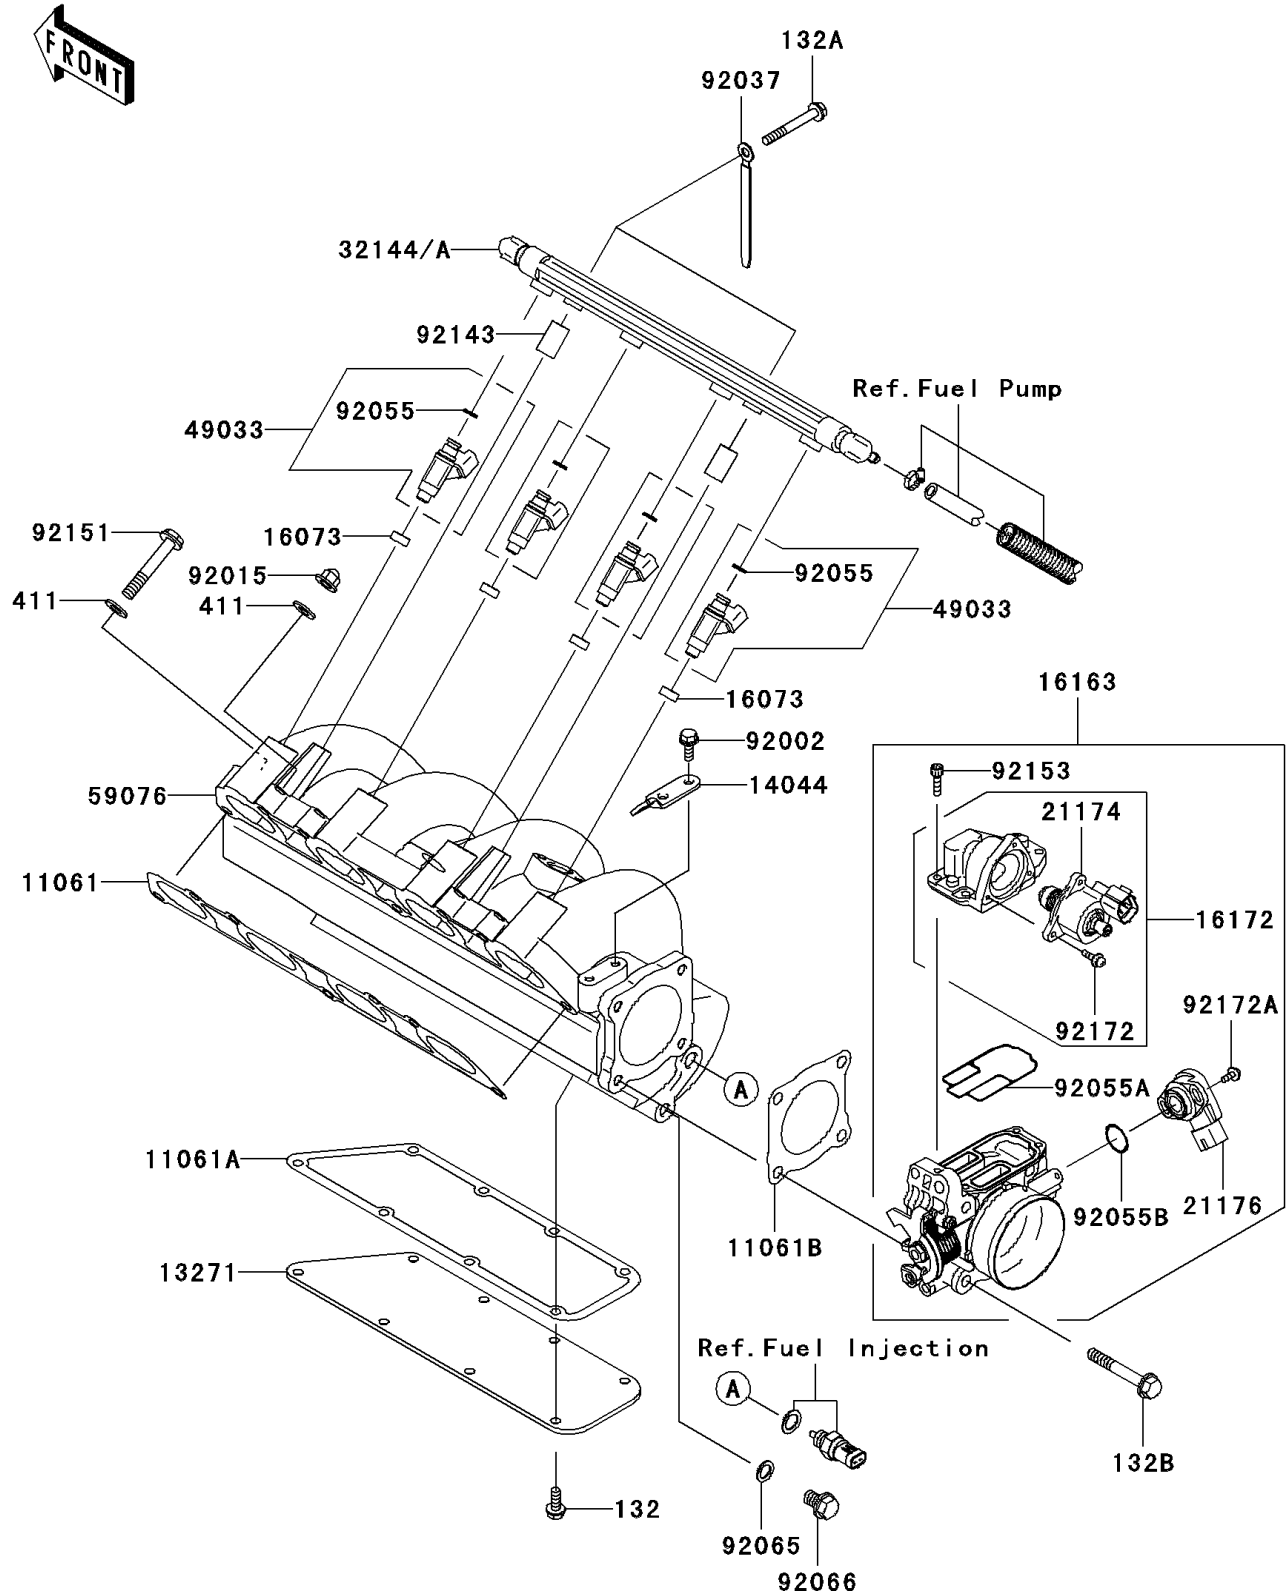

2004 JET SKI® STX®-15F PARTS DIAGRAM

Throttle

E1510

2004 JET SKI® STX®-15F PARTS LIST

Throttle

ITEM NAME	PART NUMBER	QUANTITY
GASKET,MANIFOLD (Ref # 11061)	11061-3716	1
GASKET,PLATE (Ref # 11061A)	11061-3737	1
GASKET,THROTTLE (Ref # 11061B)	11061-3738	1
BOLT-FLANGED-SMALL (Ref # 132)	132Y0616	1
PLATE,MANIFOLD (Ref # 13271)	13271-3899	1
BOLT-FLANGED-SMALL (Ref # 132A)	132Y0650	1
BOLT-FLANGED-SMALL (Ref # 132B)	132Y0855	1
HOLDER-CABLE (Ref # 14044)	14044-3748	1
INSULATOR (Ref # 16073)	16073-3707	1
THROTTLE-ASSY (Ref # 16163)	16163-3709	1
ACTUATOR (Ref # 16172)	16172-3705	1
MOTOR-ELECTRIC,STM (Ref # 21174)	21174-3706	1
SENSOR,TPS (Ref # 21176)	21176-3762	1
PIPE-ASSY (Ref # 32144)	32144-3704	1
WASHER-PLAIN,8MM (Ref # 411)	411S0800	1
NOZZLE-INJECTION (Ref # 49033)	49033-3707	1
MANIFOLD-INTAKE (Ref # 59076)	59076-3729	1
BOLT,6X16 (Ref # 92002)	92002-3728	1
NUT,CAP,8MM (Ref # 92015)	92015-1371	1
CLAMP,L=100 (Ref # 92037)	92037-3736	1
RING-O,INJECTION NOZZLE (Ref # 92055)	92055-1622	1
RING-O (Ref # 92055A)	92055-3773	1
RING-O (Ref # 92055B)	92055-3774	1
GASKET,10.5X16X1 (Ref # 92065)	92065-058	1
PLUG (Ref # 92066)	92066-3781	1
COLLAR (Ref # 92143)	92143-3731	1
BOLT,8X60 (Ref # 92151)	92151-3730	1
BOLT (Ref # 92153)	92153-3723	1
SCREW (Ref # 92172)	92172-3710	1

2004 JET SKI® STX®-15F PARTS LIST

Throttle

ITEM NAME	PART NUMBER	QUANTITY
SCREW (Ref # 92172A)	92172-3711	1