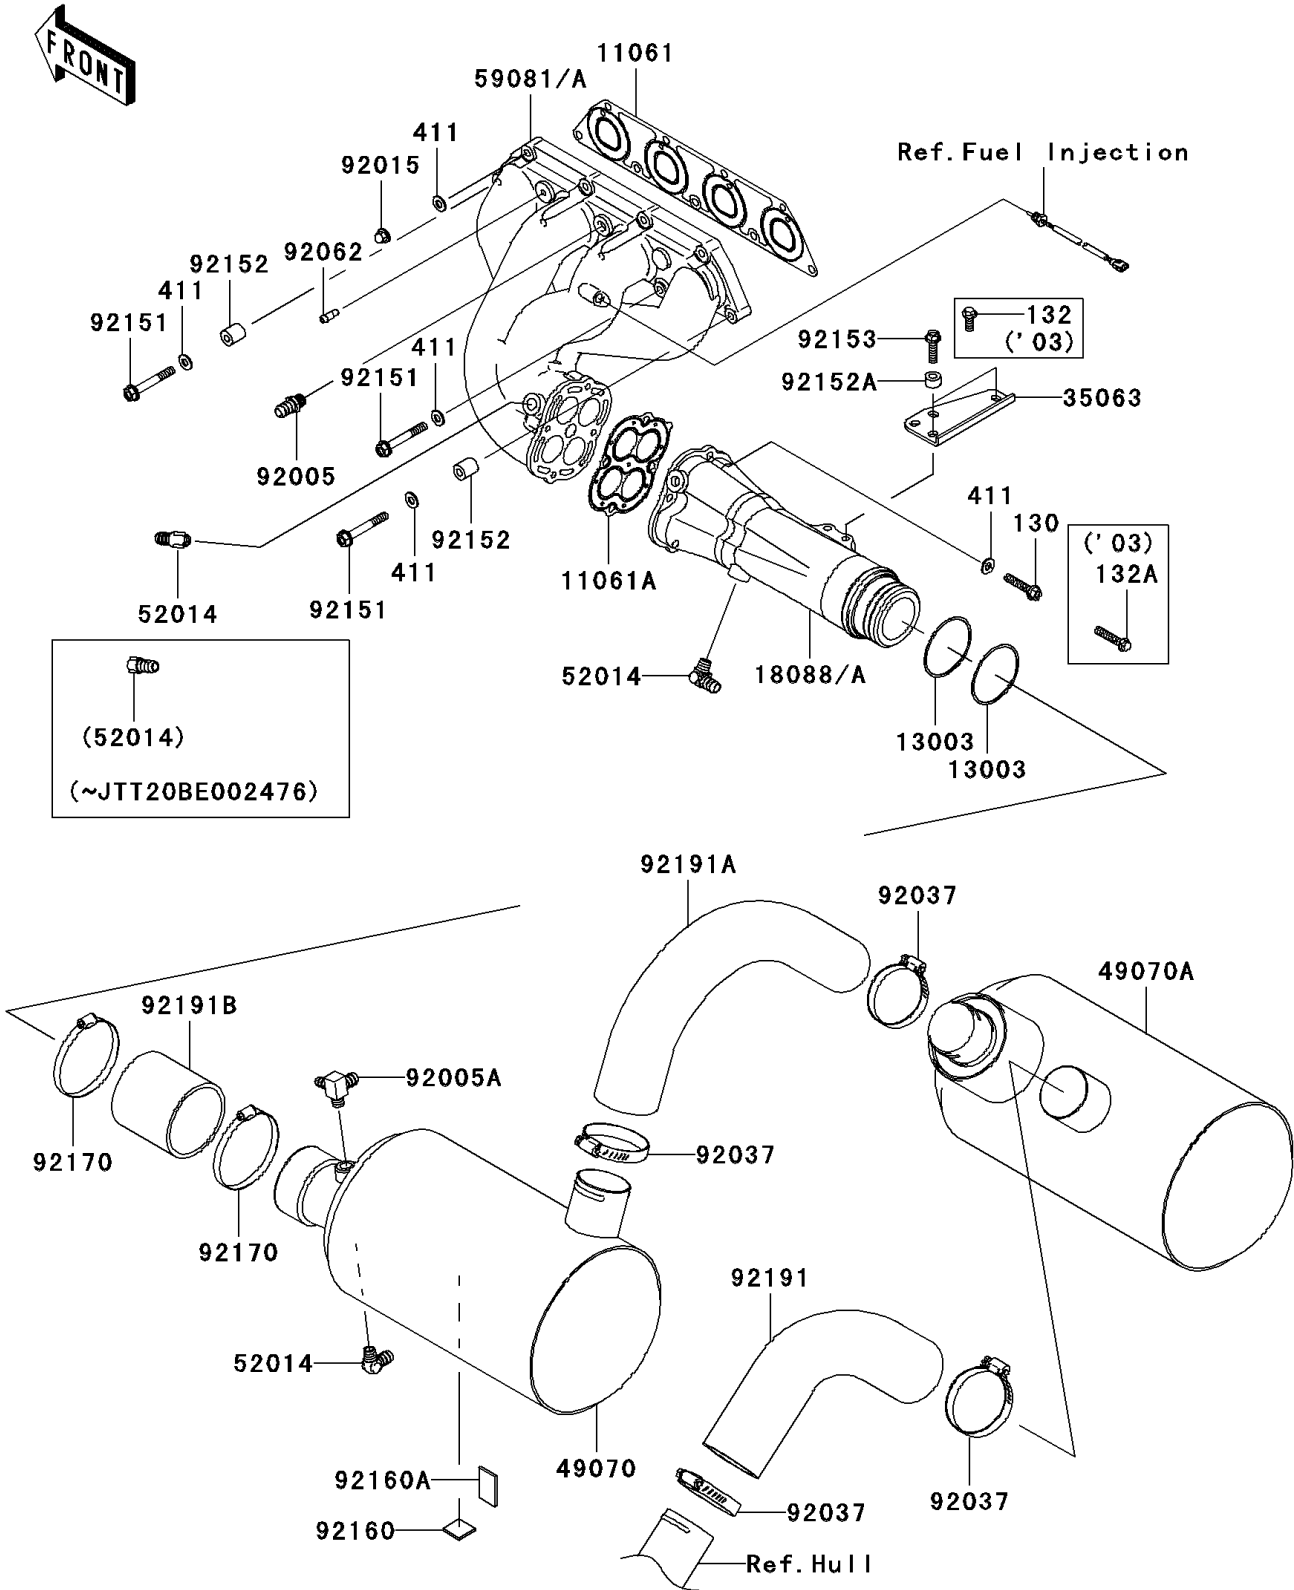

## 2003 JET SKI® STX®-12F PARTS DIAGRAM

Muffler(s)

E1140

## 2003 JET SKI® STX®-12F PARTS LIST

Muffler(s)

ITEM NAME	PART NUMBER	QUANTITY
GASKET,MANIFOLD EXHAUST (Ref # 11061)	11061-3713	1
GASKET,PIPE EXHAUST (Ref # 11061A)	11061-3714	1
RING,GASKET (Ref # 13003)	13003-1383	1
BOLT-FLANGED-SMALL,8X20 (Ref # 132)	132Y0820	1
BOLT-FLANGED-SMALL (Ref # 132A)	132Y0840	1
PIPE-EXHAUST (Ref # 18088)	18088-3717	1
STAY (Ref # 35063)	35063-3704	1
WASHER-PLAIN,8MM (Ref # 411)	411S0800	1
MUFFLER-COMP (Ref # 49070)	49070-3744	1
MUFFLER-COMP,2ND (Ref # 49070A)	49070-3745	1
ELBOW (Ref # 52014)	52014-3711	1
MANIFOLD-EXHAUST (Ref # 59081)	59081-3737	1
FITTING (Ref # 92005)	92005-3714	1
FITTING (Ref # 92005A)	92005-3743	1
NUT,CAP,8MM (Ref # 92015)	92015-1371	1
CLAMP (Ref # 92037)	92037-3738	1
NOZZLE (Ref # 92062)	92062-3705	1
BOLT,8X60 (Ref # 92151)	92151-3730	1
COLLAR (Ref # 92152)	92152-3736	1
DAMPER,25X25 (Ref # 92160)	92160-3864	1
DAMPER,40X25 (Ref # 92160A)	92160-3865	1
CLAMP (Ref # 92170)	92170-3760	1
TUBE,RR (Ref # 92191)	92191-3984	1
TUBE,FR (Ref # 92191A)	92191-3985	1
TUBE,PIPE EX-MUFFLER (Ref # 92191B)	92191-3986	1