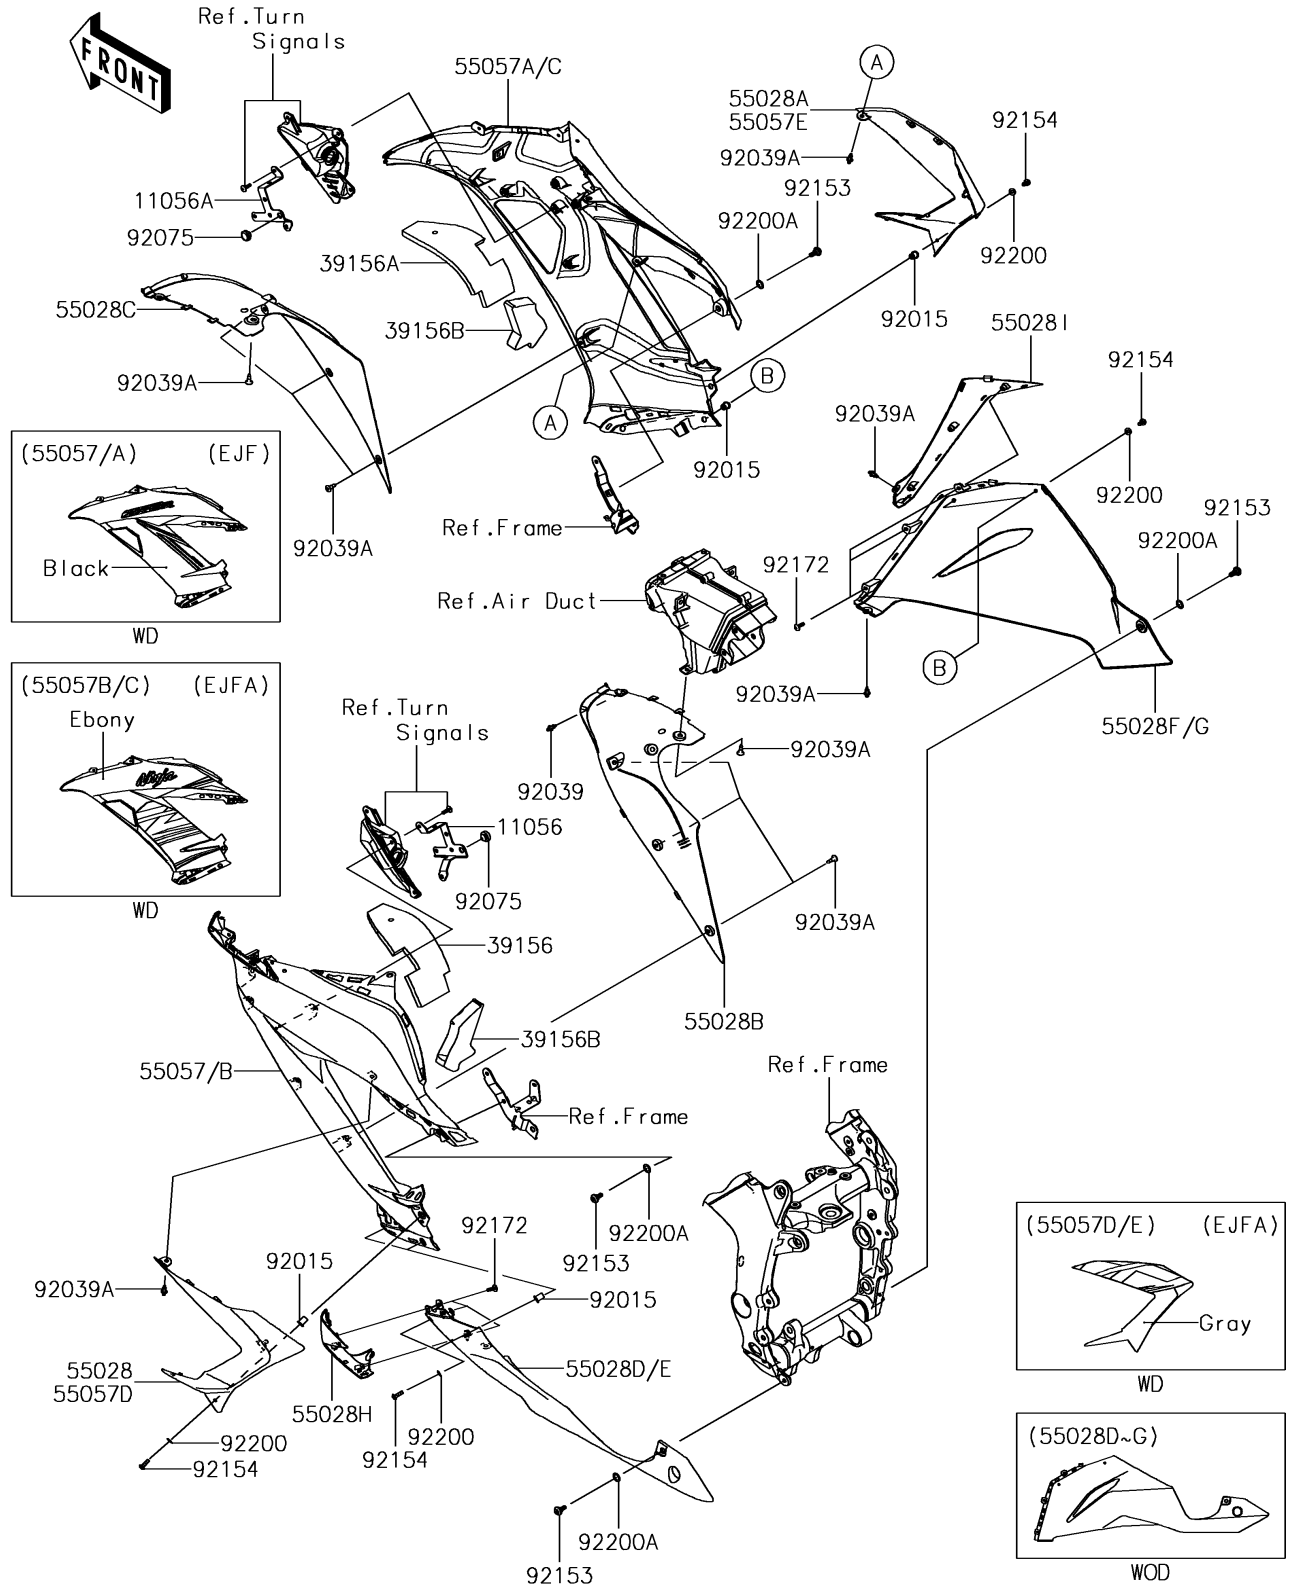

2018 NINJA® ZX™-6R PARTS DIAGRAM

Cowling Lower

F2872

2018 NINJA® ZX™-6R PARTS LIST

Cowling Lowers

ITEM NAME	PART NUMBER	QUANTITY
BRACKET,SIDE COWLING,LH (Ref # 11056)	11056-2186	1
BRACKET,SIDE COWLING,RH (Ref # 11056A)	11056-2187	1
PAD,T10,COWLING LH (Ref # 39156)	39156-0944	1
PAD,T10,COWLING RH (Ref # 39156A)	39156-0945	1
PAD,T20 (Ref # 39156B)	39156-0958	1
COWLING,FIN,LH,M.M.F.SILVER (Ref # 55028)	55028-0446-60S	1
COWLING,FIN,RH,M.M.F.SILVER (Ref # 55028A)	55028-0447-60S	1
COWLING,FR,LH (Ref # 55028B)	55028-0448	1
COWLING,FR,RH (Ref # 55028C)	55028-0449	1
COWLING,LWR,LH,M.F.S.BLACK (Ref # 55028D)	55028-0450-739	1
COWLING,LWR,RH,M.F.S.BLACK (Ref # 55028F)	55028-0451-739	1
COWLING,LWR,FR,LH (Ref # 55028H)	55028-0452	1
COWLING,LWR,FR,RH (Ref # 55028I)	55028-0453	1
COWLING,SIDE,LH,M.F.S.BLACK (Ref # 55057)	55057-5427-739	1
COWLING,SIDE,RH,M.F.S.BLACK (Ref # 55057A)	55057-5428-739	1
NUT,WELL,5MM (Ref # 92015)	92015-1757	1
RIVET (Ref # 92039)	92039-0051	1
RIVET (Ref # 92039A)	92039-0068	1
DAMPER (Ref # 92075)	92075-1983	1
BOLT,SOCKET,6MM (Ref # 92153)	92153-0489	1
BOLT,SOCKET,5X16 (Ref # 92154)	92154-0209	1
SCREW,TAPPING,5X10 (Ref # 92172)	92172-0262	1
WASHER,NYLONE,5.3X11.5X0.5 (Ref # 92200)	92200-0006	1
WASHER,10.4X15.9X0.5 (Ref # 92200A)	92200-0157	1