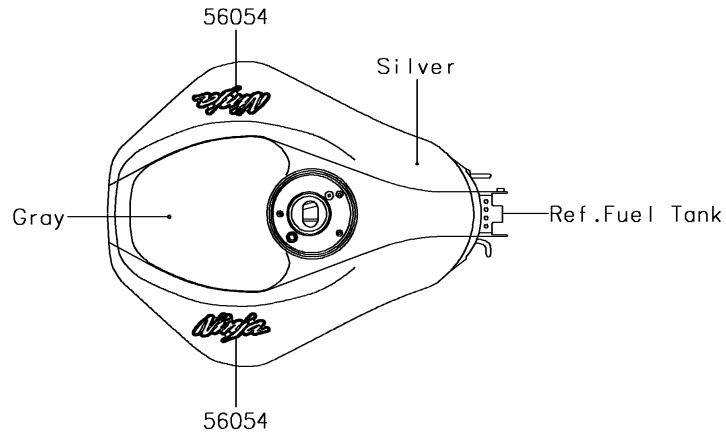

2018 NINJA® ZX™-6R PARTS DIAGRAM

Decals(Silver)(EJF)

F2861

2018 NINJA® ZX™-6R PARTS LIST

Decals(Silver)(EJF)

ITEM NAME	PART NUMBER	QUANTITY
MARK,FUEL TANK,NINJA (Ref # 56054)	56054-2311	1
MARK,SIDE COWL.,ZX-6R (Ref # 56054A)	56054-2318	1
MARK,LWR COWL.,KAWASAKI (Ref # 56054B)	56054-2319	1
PATTERN,WHEEL,GREEN,4X1353 (Ref # 56075)	56075-1055	1
PATTERN,SIDE COWL.,LH (Ref # 56075A)	56075-3880	1
PATTERN,SIDE COWL.,RH (Ref # 56075B)	56075-3881	1
RIM STRIPE APPLICATOR (Ref # 57001)	57001-1752	1