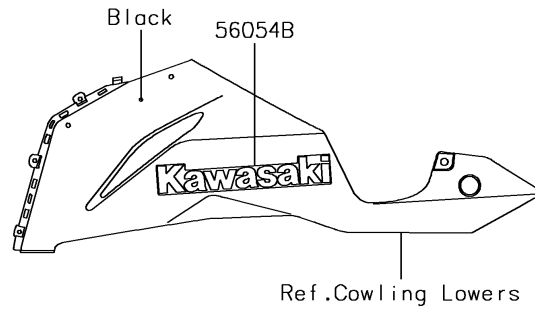

2018 NINJA® ZX™-6R PARTS DIAGRAM

Decals(Silver)(EJF)

F2861

2018 NINJA® ZX™-6R PARTS LIST

Decals(Silver)(EJF)

ITEM NAME	PART NUMBER	QUANTITY
MARK,FUEL TANK,NINJA (Ref # 56054)	56054-2311	1
MARK,SIDE COWL.,ZX-6R (Ref # 56054A)	56054-2318	1
MARK,LWR COWL.,KAWASAKI (Ref # 56054B)	56054-2319	1
PATTERN,WHEEL,GREEN,4X1353 (Ref # 56075)	56075-1055	1
PATTERN,SIDE COWL.,LH (Ref # 56075A)	56075-3880	1
PATTERN,SIDE COWL.,RH (Ref # 56075B)	56075-3881	1
RIM STRIPE APPLICATOR (Ref # 57001)	57001-1752	1