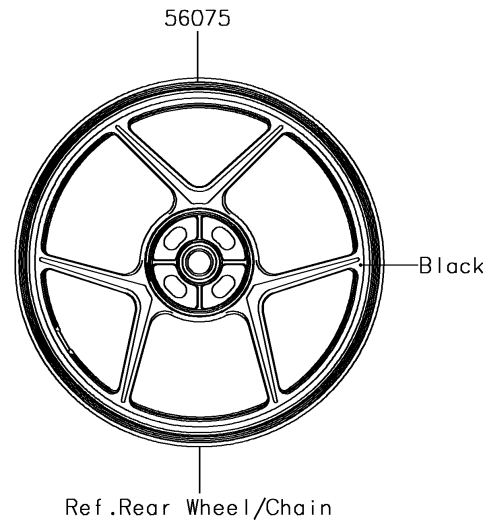

2018 NINJA® ZX™-6R PARTS DIAGRAM

Decals(Silver)(EJF)

F2861

2018 NINJA® ZX™-6R PARTS LIST

Decals(Silver)(EJF)

ITEM NAME	PART NUMBER	QUANTITY
MARK,FUEL TANK,NINJA (Ref # 56054)	56054-2311	1
MARK,SIDE COWL.,ZX-6R (Ref # 56054A)	56054-2318	1
MARK,LWR COWL.,KAWASAKI (Ref # 56054B)	56054-2319	1
PATTERN,WHEEL,GREEN,4X1353 (Ref # 56075)	56075-1055	1
PATTERN,SIDE COWL.,LH (Ref # 56075A)	56075-3880	1
PATTERN,SIDE COWL.,RH (Ref # 56075B)	56075-3881	1
RIM STRIPE APPLICATOR (Ref # 57001)	57001-1752	1