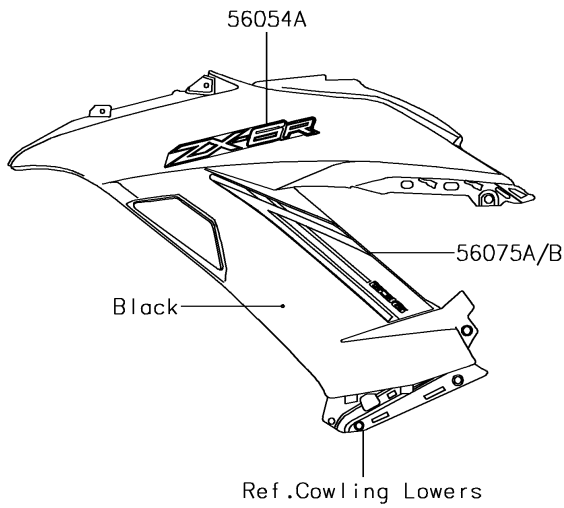

2018 NINJA® ZX™-6R PARTS DIAGRAM

Decals(Silver)(EJF)

F2861

2018 NINJA® ZX™-6R PARTS LIST

Decals(Silver)(EJF)

ITEM NAME	PART NUMBER	QUANTITY
MARK,FUEL TANK,NINJA (Ref # 56054)	56054-2311	1
MARK,SIDE COWL.,ZX-6R (Ref # 56054A)	56054-2318	1
MARK,LWR COWL.,KAWASAKI (Ref # 56054B)	56054-2319	1
PATTERN,WHEEL,GREEN,4X1353 (Ref # 56075)	56075-1055	1
PATTERN,SIDE COWL.,LH (Ref # 56075A)	56075-3880	1
PATTERN,SIDE COWL.,RH (Ref # 56075B)	56075-3881	1
RIM STRIPE APPLICATOR (Ref # 57001)	57001-1752	1