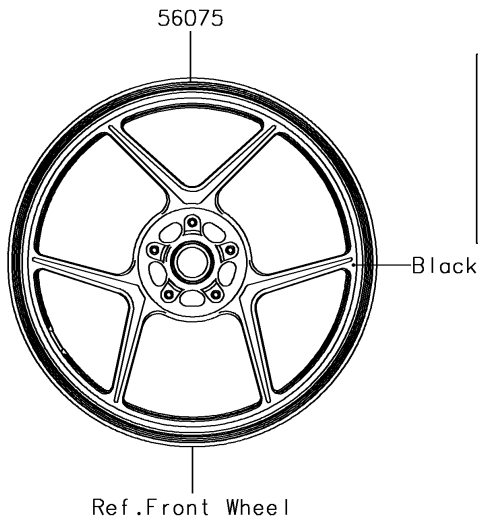

2018 NINJA® ZX™-6R PARTS DIAGRAM

Decals(Silver)(EJF)

F2861

2018 NINJA® ZX™-6R PARTS LIST

Decals(Silver)(EJF)

ITEM NAME	PART NUMBER	QUANTITY
MARK,FUEL TANK,NINJA (Ref # 56054)	56054-2311	1
MARK,SIDE COWL.,ZX-6R (Ref # 56054A)	56054-2318	1
MARK,LWR COWL.,KAWASAKI (Ref # 56054B)	56054-2319	1
PATTERN,WHEEL,GREEN,4X1353 (Ref # 56075)	56075-1055	1
PATTERN,SIDE COWL.,LH (Ref # 56075A)	56075-3880	1
PATTERN,SIDE COWL.,RH (Ref # 56075B)	56075-3881	1
RIM STRIPE APPLICATOR (Ref # 57001)	57001-1752	1