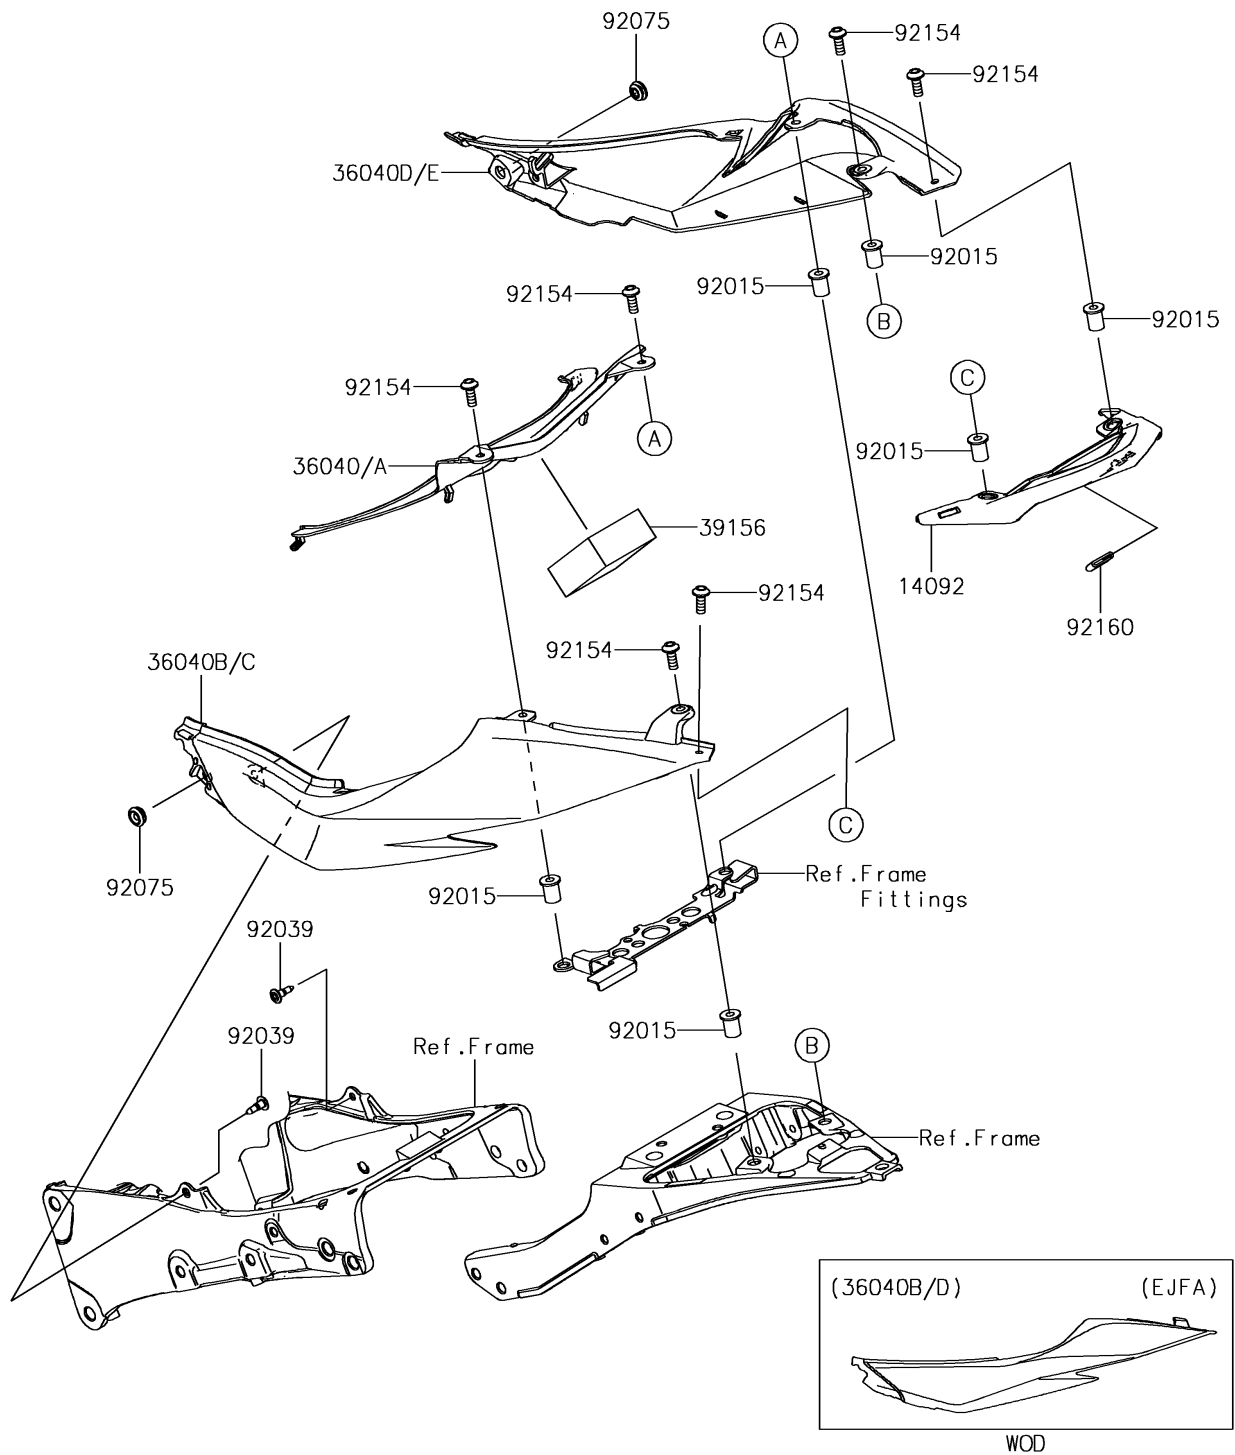

2018 NINJA® ZX™-6R PARTS DIAGRAM

Side Covers

F2611

2018 NINJA® ZX™-6R PARTS LIST

Side Covers

ITEM NAME	PART NUMBER	QUANTITY
COVER,RR (Ref # 14092)	14092-0989	1
COVER-TAIL,CNT,M.M.F.SILVER (Ref # 36040)	36040-0093-60S	1
COVER-TAIL,LH,M.M.F.SILVER (Ref # 36040C)	36040-0133-60S	1
COVER-TAIL,RH,M.M.F.SILVER (Ref # 36040E)	36040-0134-60S	1
PAD,CNT COVER (Ref # 39156)	39156-0529	1
NUT,WELL,5MM (Ref # 92015)	92015-1757	1
RIVET (Ref # 92039)	92039-0068	1
DAMPER,6X16X7 (Ref # 92075)	92075-1011	1
BOLT,SOCKET,5X16 (Ref # 92154)	92154-0209	1
DAMPER (Ref # 92160)	92160-1190	1