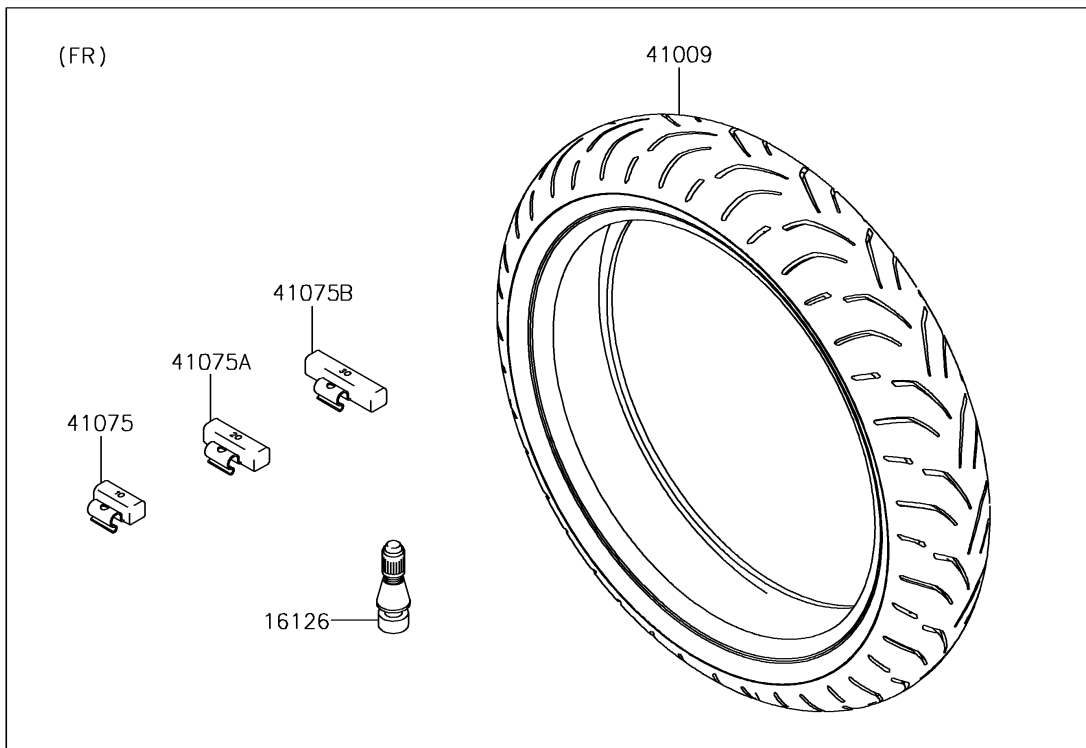

## 2018 NINJA® ZX™-6R PARTS DIAGRAM

Tires

F2210

## 2018 NINJA® ZX™-6R PARTS LIST

Tires

ITEM NAME	PART NUMBER	QUANTITY
VALVE,TIRE (Ref # 16126)	16126-1140	1
TIRE,FR,120/70ZR17(58W),S20F (Ref # 41009)	41009-0529	1
TIRE,RR,180/55ZR17(73W),S20R (Ref # 41009A)	41009-0530	1
BALANCER-WHEEL,10G,SILVER (Ref # 41075)	41075-0007	1
BALANCER-WHEEL,20G,SILVER (Ref # 41075A)	41075-0008	1
BALANCER-WHEEL,30G,SILVER (Ref # 41075B)	41075-0009	1