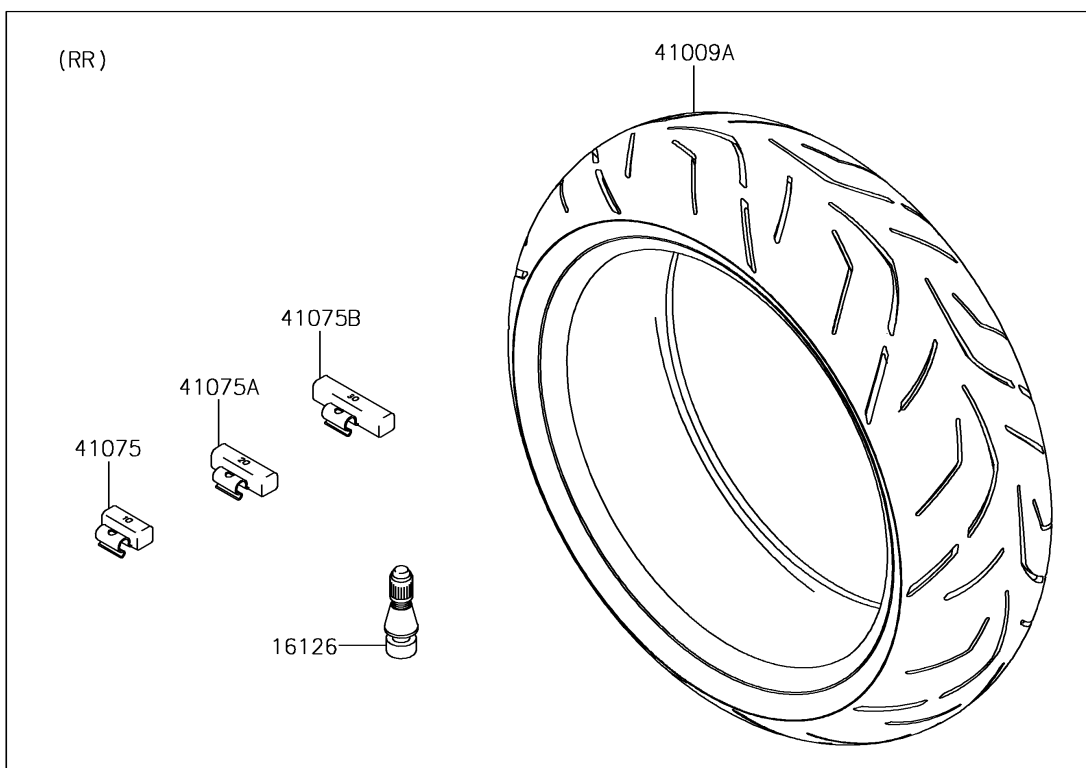

## 2018 NINJA® ZX™-6R PARTS DIAGRAM

Tires

F2210

## 2018 NINJA® ZX™-6R PARTS LIST

Tires

ITEM NAME	PART NUMBER	QUANTITY
VALVE,TIRE (Ref # 16126)	16126-1140	1
TIRE,FR,120/70ZR17(58W),S20F (Ref # 41009)	41009-0529	1
TIRE,RR,180/55ZR17(73W),S20R (Ref # 41009A)	41009-0530	1
BALANCER-WHEEL,10G,SILVER (Ref # 41075)	41075-0007	1
BALANCER-WHEEL,20G,SILVER (Ref # 41075A)	41075-0008	1
BALANCER-WHEEL,30G,SILVER (Ref # 41075B)	41075-0009	1