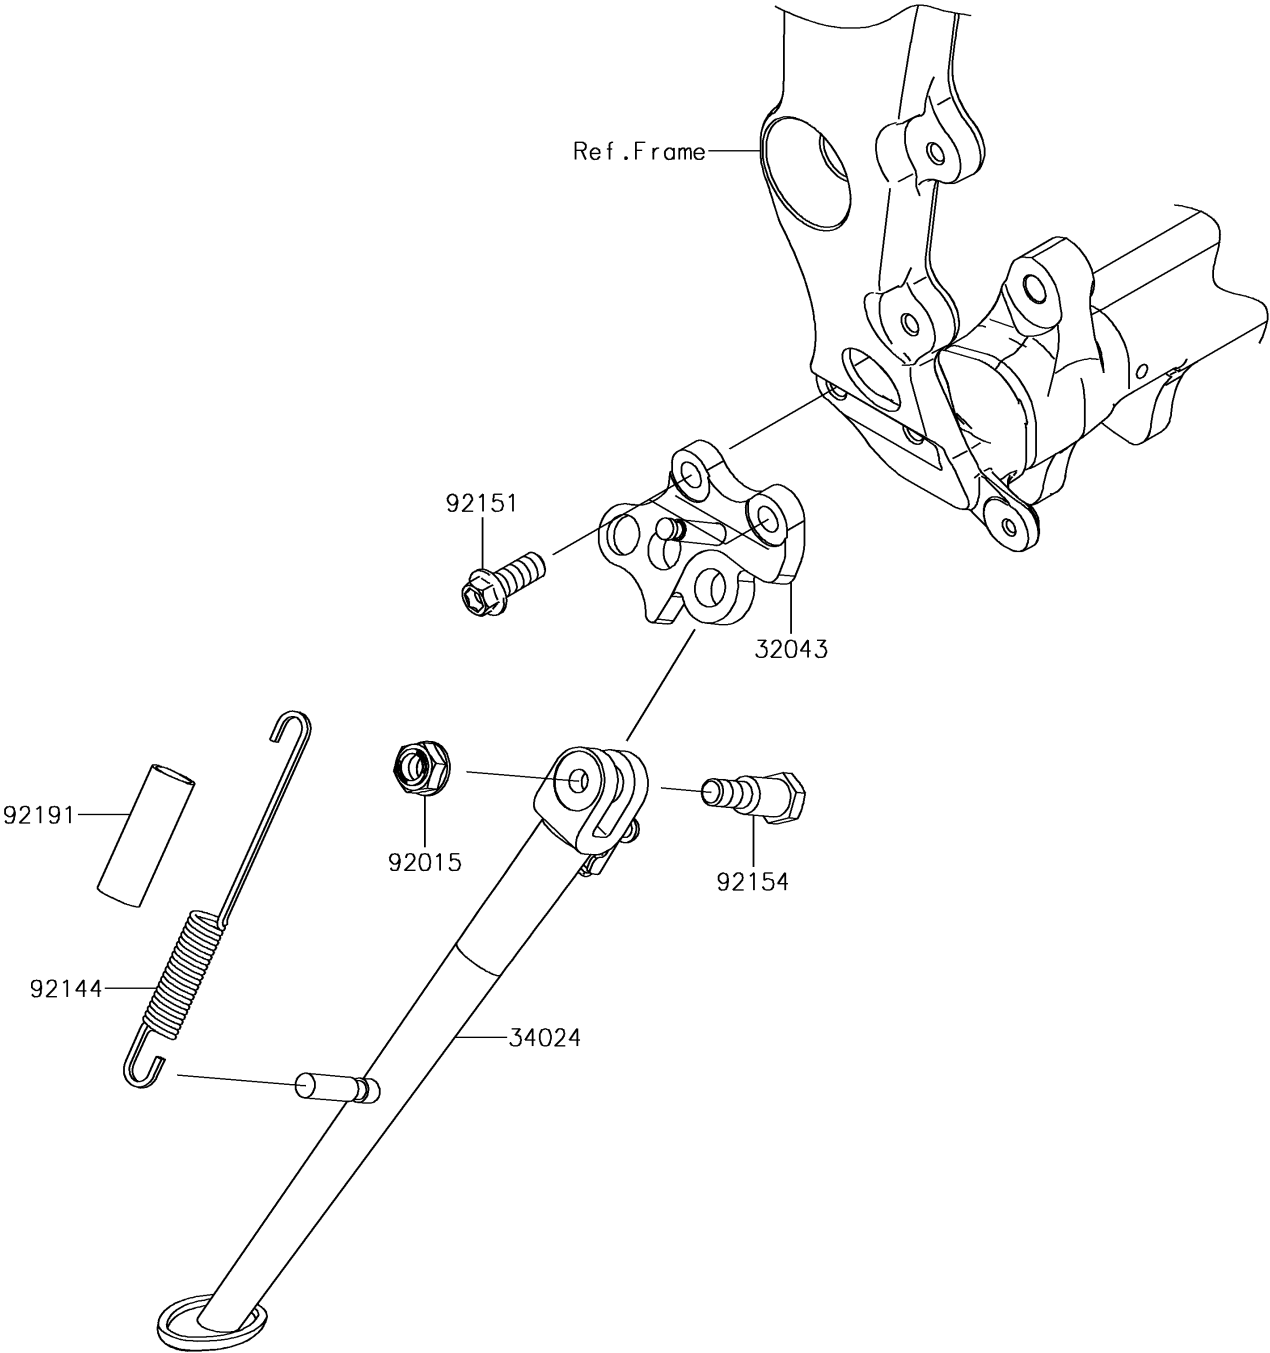

2018 NINJA® ZX™-6R PARTS DIAGRAM

Stand(s)

F2190

2018 NINJA® ZX™-6R PARTS LIST

Stand(s)

ITEM NAME	PART NUMBER	QUANTITY
BRACKET-STAND,F.S.BLACK (Ref # 32043)	32043-0576-18R	1
STAND-SIDE (Ref # 34024)	34024-0115	1
NUT,LOCK,FLANGED,10MM (Ref # 92015)	92015-1717	1
SPRING,SIDE STAND (Ref # 92144)	92144-1818	1
BOLT,FLANGED,10X25 (Ref # 92151)	92151-1802	1
BOLT,10X39 (Ref # 92154)	92154-0971	1
TUBE,13X16X60 (Ref # 92191)	92191-1001	1