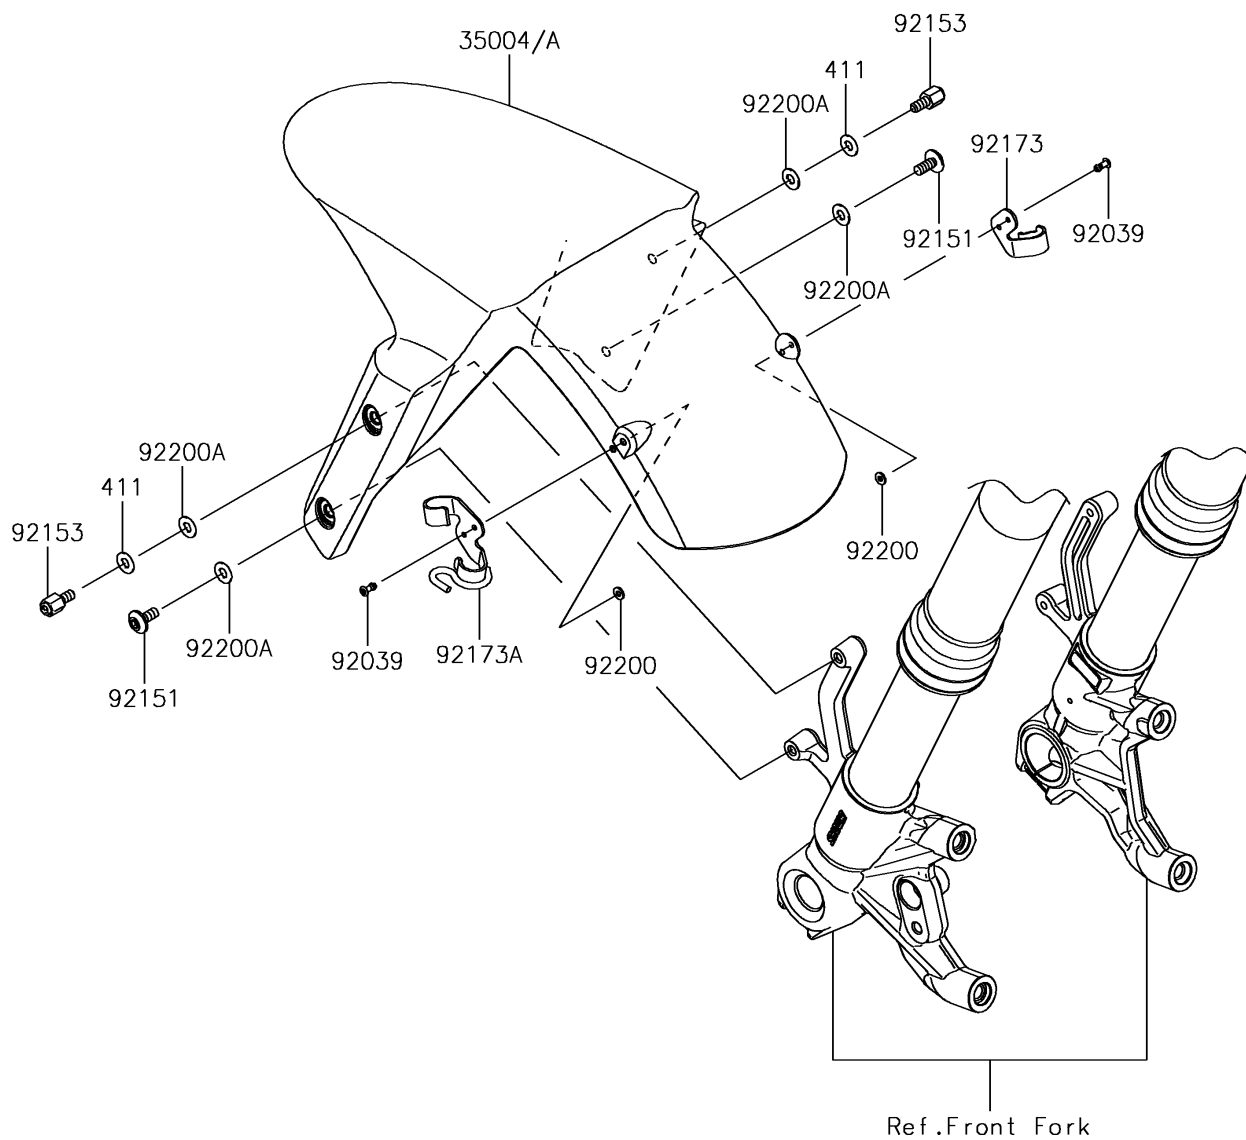

## 2018 NINJA® ZX™-6R PARTS DIAGRAM

Front Fender(s)

F2171

## 2018 NINJA® ZX™-6R PARTS LIST

Front Fender(s)

ITEM NAME	PART NUMBER	QUANTITY
FENDER-FRONT,M.M.F.SILVER (Ref # 35004)	35004-0310-60S	1
WASHER-PLAIN,6MM (Ref # 411)	411AB0600	1
RIVET (Ref # 92039)	92039-1231	1
BOLT,SOCKET,6X14 (Ref # 92151)	92151-1654	1
BOLT,6MM (Ref # 92153)	92153-0335	1
CLAMP,FR FENDER,RH (Ref # 92173)	92173-0984	1
CLAMP,FR FENDER,LH (Ref # 92173A)	92173-1065	1
WASHER,3.5X8X1 (Ref # 92200)	92200-1251	1
WASHER,6.5X14X1 (Ref # 92200A)	92200-1388	1