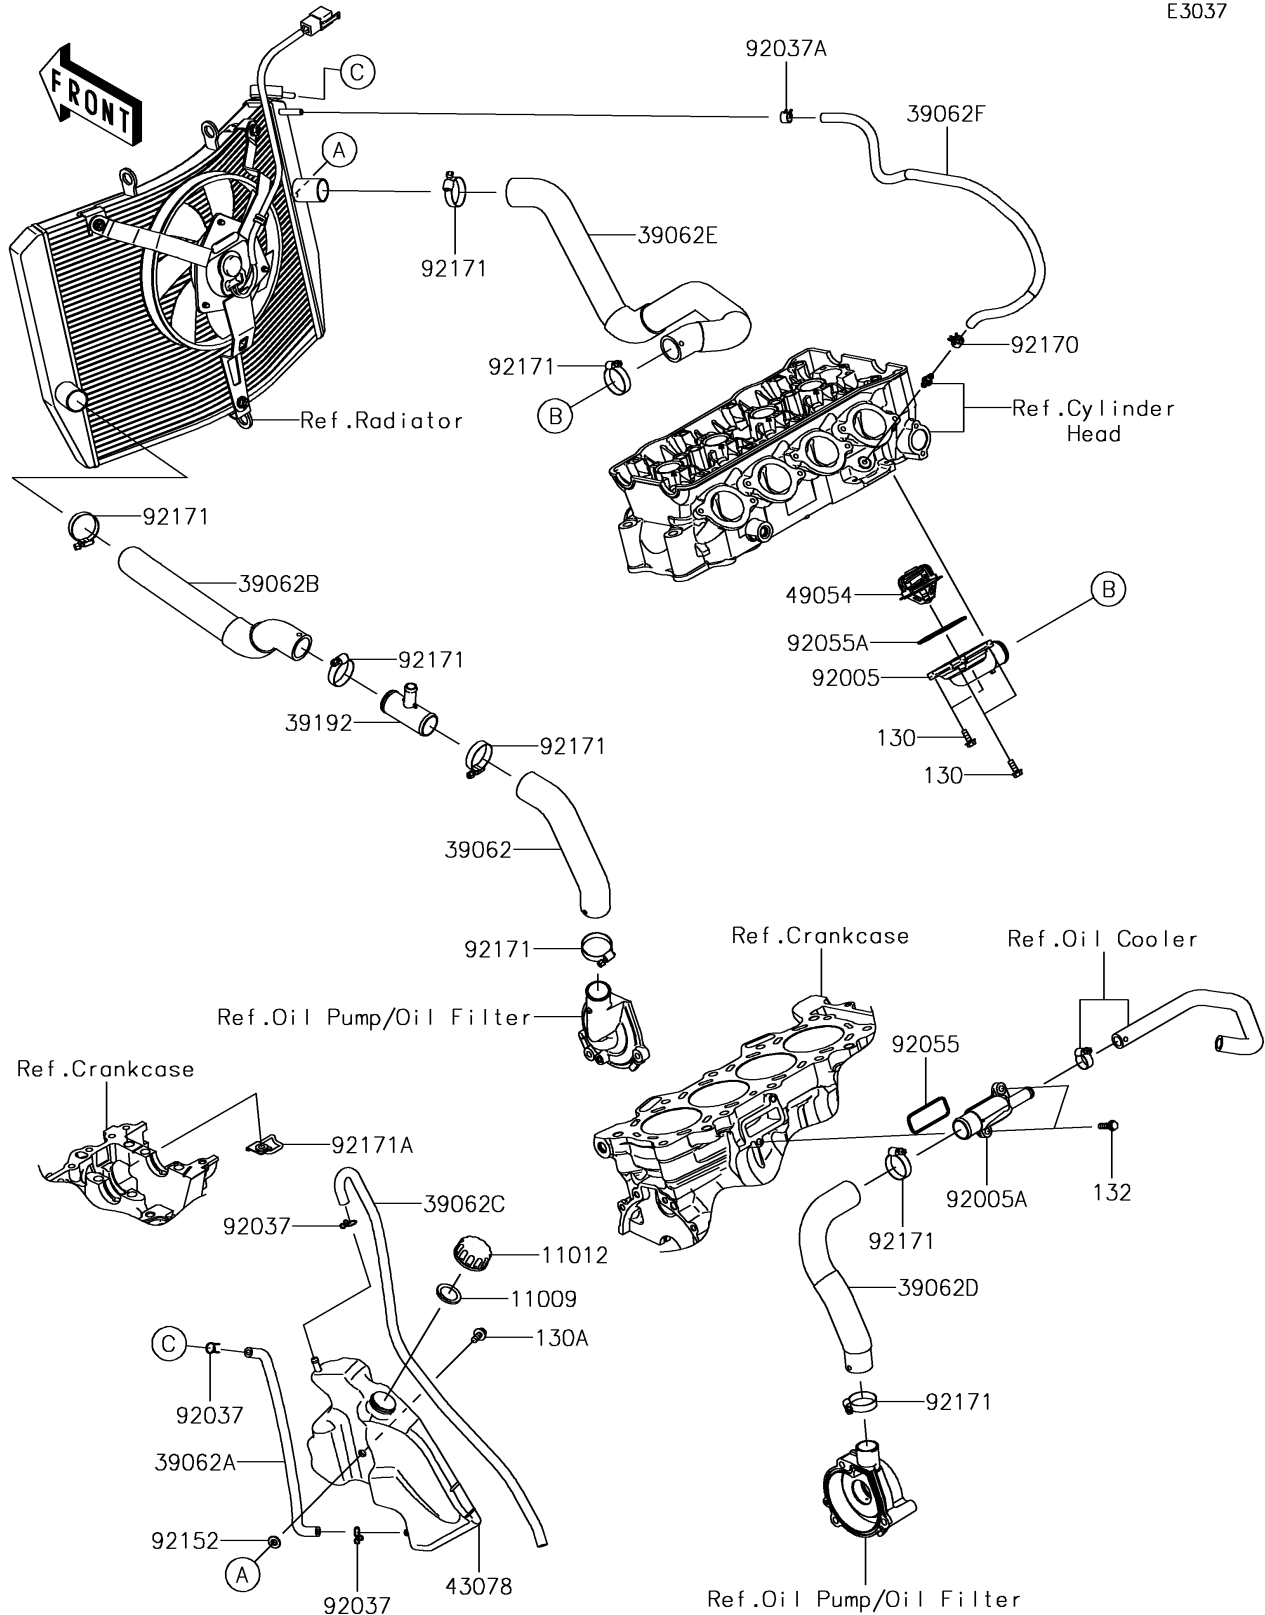

2018 NINJA® ZX™-6R PARTS DIAGRAM

Water Pipe

E3037

2018 NINJA® ZX™-6R PARTS LIST

Water Pipe

ITEM NAME	PART NUMBER	QUANTITY
GASKET,RESERVOIR TANK CAP (Ref # 11009)	11009-1145	1
CAP (Ref # 11012)	11012-1084	1
BOLT-FLANGED,5X14 (Ref # 130)	130BA0514	1
BOLT-FLANGED,6X14 (Ref # 130A)	130BA0614	1
BOLT-FLANGED-SMALL,6X20 (Ref # 132)	132BB0620	1
HOSE-COOLING,PIPE-W.PUMP (Ref # 39062)	39062-0166	1
HOSE-COOLING,RESERVOIR (Ref # 39062A)	39062-0269	1
HOSE-COOLING,RAD.-WATER PIPE (Ref # 39062B)	39062-0609	1
HOSE-COOLING,OVERFLOW (Ref # 39062C)	39062-0618	1
HOSE-COOLING,W.PUMP-CYLINDER (Ref # 39062D)	39062-0626	1
HOSE-COOLING,HEAD-RAD. (Ref # 39062E)	39062-0627	1
HOSE-COOLING,RAD.-HEAD (Ref # 39062F)	39062-0628	1
PIPE-WATER (Ref # 39192)	39192-0100	1
RESERVOIR (Ref # 43078)	43078-0564	1
THERMOSTAT (Ref # 49054)	49054-0004	1
FITTING,THERMO CAP (Ref # 92005)	92005-0814	1
FITTING (Ref # 92005A)	92005-0817	1
CLAMP,TUBE (Ref # 92037)	92037-147	1
CLAMP,TUBE (Ref # 92037A)	92037-1505	1
RING-O (Ref # 92055)	92055-1402	1
RING-O,THERMOSTAT CAP (Ref # 92055A)	92055-1699	1
COLLAR (Ref # 92152)	92152-1414	1
CLAMP (Ref # 92170)	92170-1493	1
CLAMP (Ref # 92171)	92171-0179	1
CLAMP (Ref # 92171A)	92171-1925	1