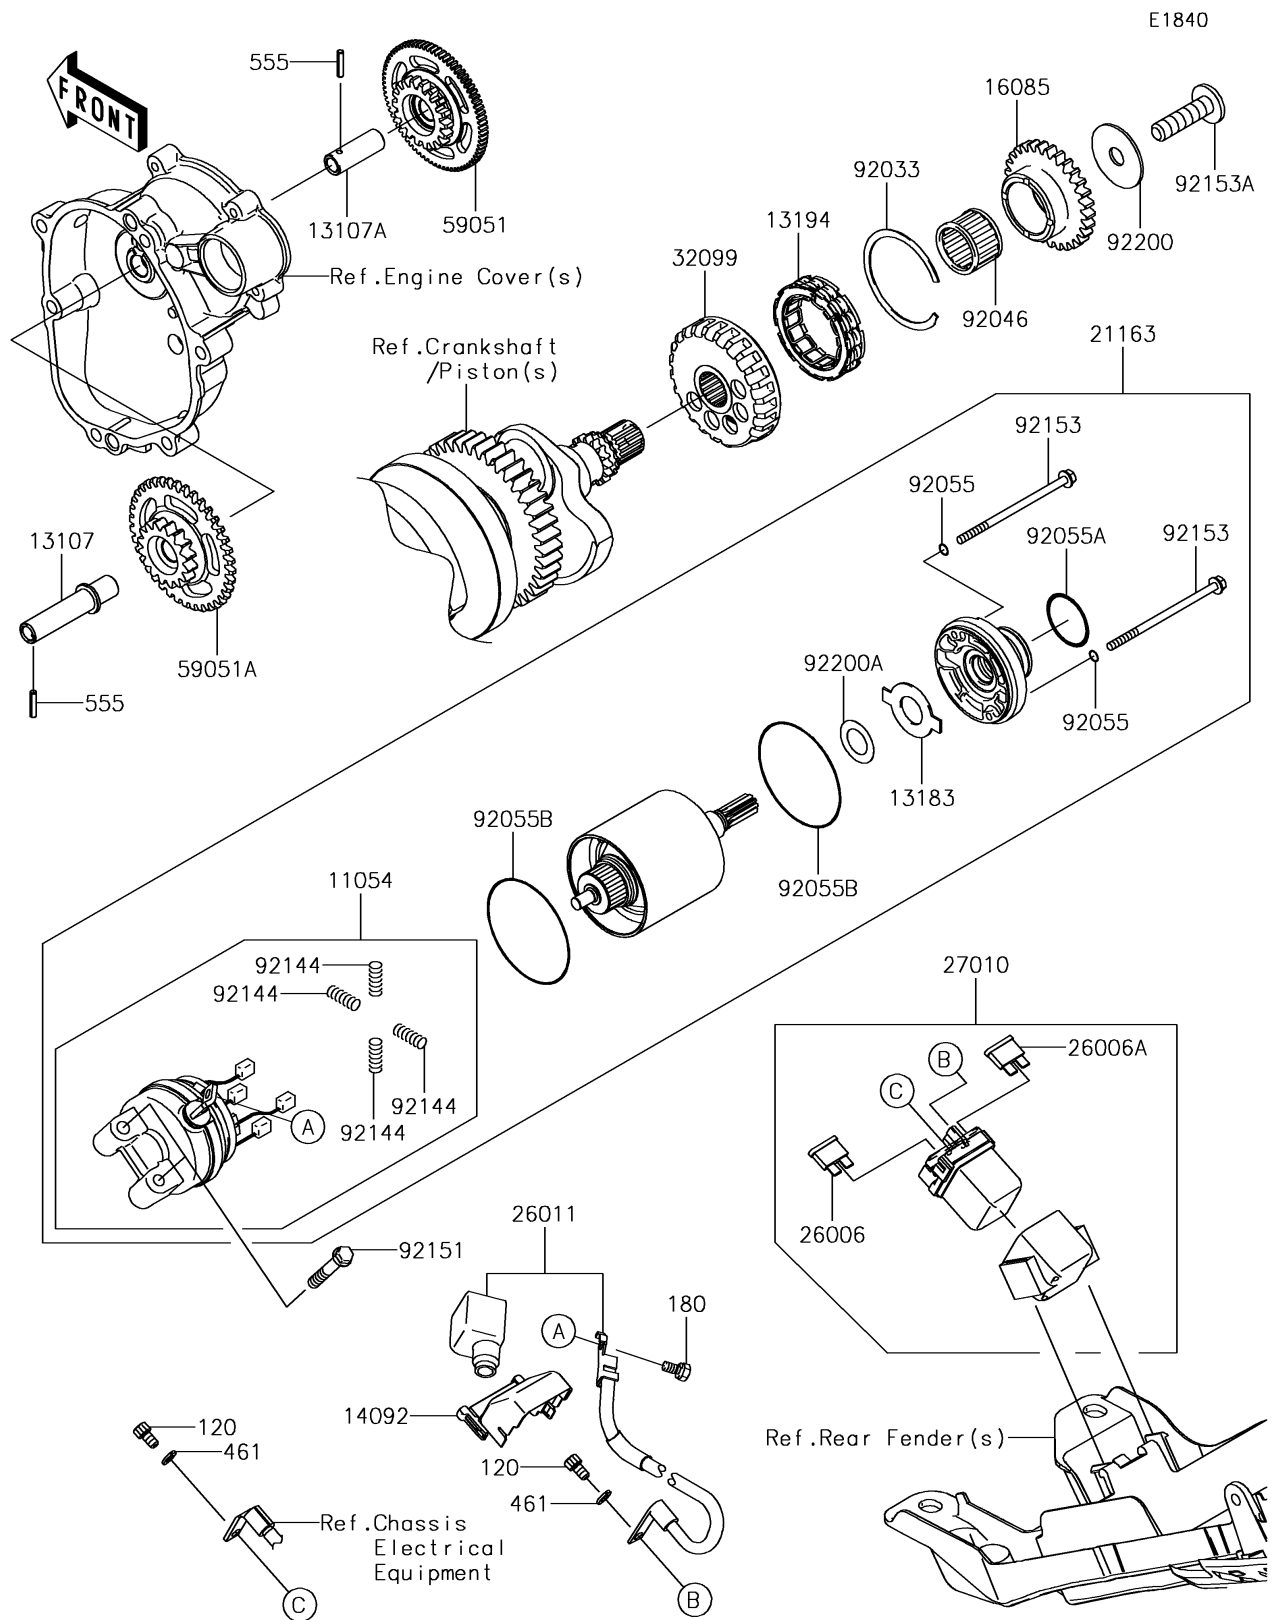

## 2018 NINJA® ZX™-6R PARTS DIAGRAM

Starter Motor

## 2018 NINJA® ZX™-6R PARTS LIST

Starter Motor

ITEM NAME	PART NUMBER	QUANTITY
BRACKET (Ref # 11054)	11054-1175	1
BOLT-SOCKET,5X10 (Ref # 120)	120CB0510	1
SHAFT,ONEWAY CLUTCH SIDE (Ref # 13107)	13107-0168	1
SHAFT,STARTER SIDE (Ref # 13107A)	13107-0174	1
PLATE (Ref # 13183)	13183-1460	1
CLUTCH-ONEWAY (Ref # 13194)	13194-3705	1
COVER (Ref # 14092)	14092-0109	1
GEAR,29T (Ref # 16085)	16085-0101	1
BOLT-UPSET-WS,5X10 (Ref # 180)	180BA0510	1
STARTER-ELECTRIC (Ref # 21163)	21163-0734	1
FUSE,MINI BLADE,15A,BLUE (Ref # 26006)	26006-0001	1
FUSE,MINI BLADE,30A,GREEN (Ref # 26006A)	26006-1080	1
WIRE-LEAD (Ref # 26011)	26011-0783	1
SWITCH,MAGNETIC (Ref # 27010)	27010-0794	1
CASE,STARTER CLUTCH (Ref # 32099)	32099-0026	1
WASHER-SPRING,5MM (Ref # 461)	461DB0500	1
PIN-SPRING,3X16 (Ref # 555)	555A0316	1
GEAR-SPUR,STARTER SIDE (Ref # 59051)	59051-0094	1
GEAR-SPUR,ONEWAY CLUTCH SIDE (Ref # 59051A)	59051-0728	1
RING-SNAP (Ref # 92033)	92033-3731	1
BEARING-NEEDLE,RS263020 (Ref # 92046)	92046-0004	1
RING-O,STARTER (Ref # 92055)	92055-0013	1
RING-O (Ref # 92055A)	92055-0126	1
RING-O (Ref # 92055B)	92055-1455	1
SPRING,BRUSH (Ref # 92144)	92144-1423	1
BOLT,6X35 (Ref # 92151)	92151-1874	1
BOLT (Ref # 92153)	92153-0405	1
BOLT,TORX,10X38 (Ref # 92153A)	92153-1521	1
WASHER,10.5X37X1.6 (Ref # 92200)	92200-0238	1

## 2018 NINJA® ZX™-6R PARTS LIST

Starter Motor

ITEM NAME	PART NUMBER	QUANTITY
WASHER (Ref # 92200A)	92200-1019	1