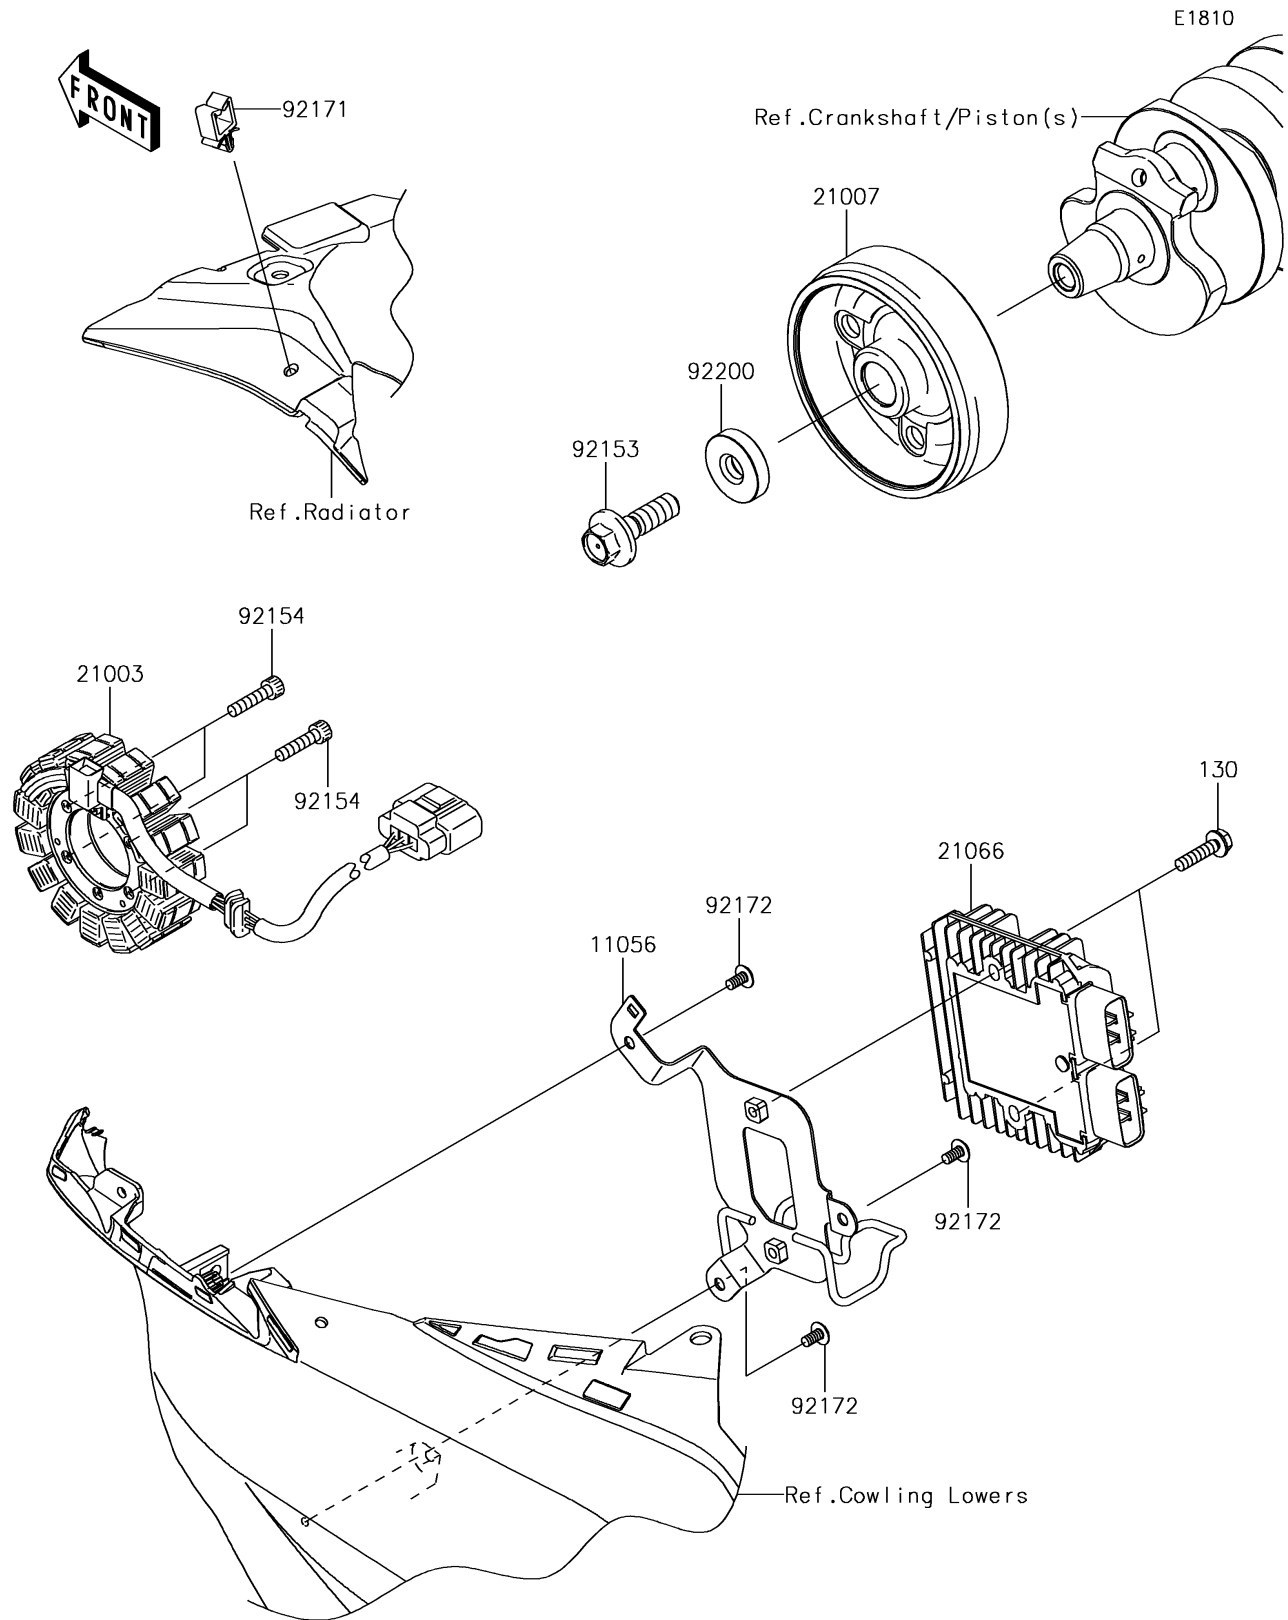

2018 NINJA® ZX™-6R PARTS DIAGRAM

Generator

2018 NINJA® ZX™-6R PARTS LIST

Generator

ITEM NAME	PART NUMBER	QUANTITY
BRACKET,REGULATOR (Ref # 11056)	11056-2283	1
BOLT-FLANGED,6X25 (Ref # 130)	130BA0625	1
STATOR (Ref # 21003)	21003-0107	1
ROTOR (Ref # 21007)	21007-0123	1
REGULATOR-VOLTAGE (Ref # 21066)	21066-0730	1
BOLT,12X40 (Ref # 92153)	92153-1855	1
BOLT,SOCKET,6X25 (Ref # 92154)	92154-0477	1
CLAMP (Ref # 92171)	92171-0290	1
SCREW,TAPPING,5X10 (Ref # 92172)	92172-0262	1
WASHER,12X36X8 (Ref # 92200)	92200-1249	1