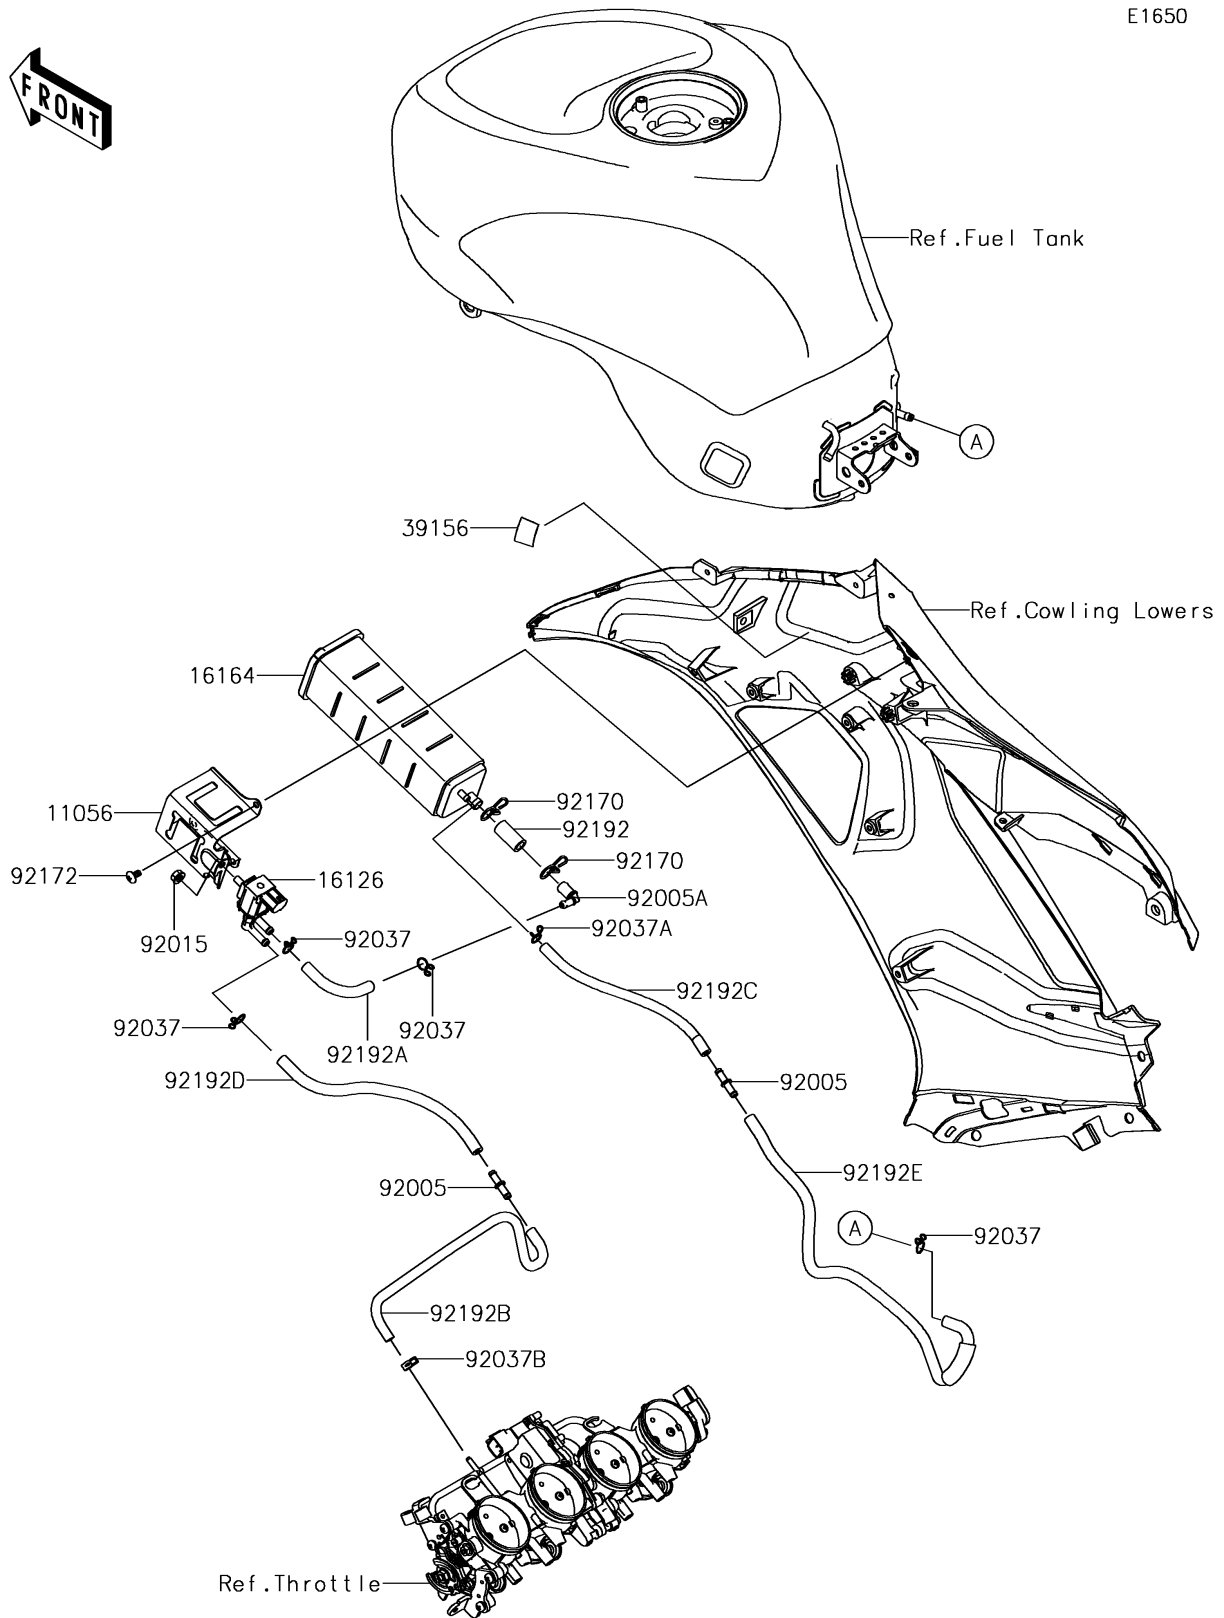

2018 NINJA® ZX™-6R PARTS DIAGRAM

Fuel Evaporative System(CA)

E1650

2018 NINJA® ZX™-6R PARTS LIST

Fuel Evaporative System(CA)

ITEM NAME	PART NUMBER	QUANTITY
BRACKET,CANISTER (Ref # 11056)	11056-2018	1
VALVE,SOLENOID (Ref # 16126)	16126-0705	1
CANISTER (Ref # 16164)	16164-0009	1
PAD,20X30X3 (Ref # 39156)	39156-0749	1
FITTING (Ref # 92005)	92005-0721	1
FITTING (Ref # 92005A)	92005-0753	1
NUT,FLANGED,6MM (Ref # 92015)	92015-1367	1
CLAMP,TUBE (Ref # 92037)	92037-147	1
CLAMP (Ref # 92037A)	92037-1712	1
CLAMP,7.8MM (Ref # 92037B)	92037-2116	1
CLAMP (Ref # 92170)	92170-1695	1
SCREW,TAPPING,5X10 (Ref # 92172)	92172-0262	1
TUBE,9X14.4X30 (Ref # 92192)	92192-1148	1
TUBE,5X10.4X80 (Ref # 92192A)	92192-1149	1
TUBE,3.5X8.9X410 (Ref # 92192B)	92192-1150	1
TUBE,4X9.2X200 (Ref # 92192C)	92192-1151	1
TUBE,5X10.4X220 (Ref # 92192D)	92192-1229	1
TUBE,5X10.4X535 (Ref # 92192E)	92192-1261	1