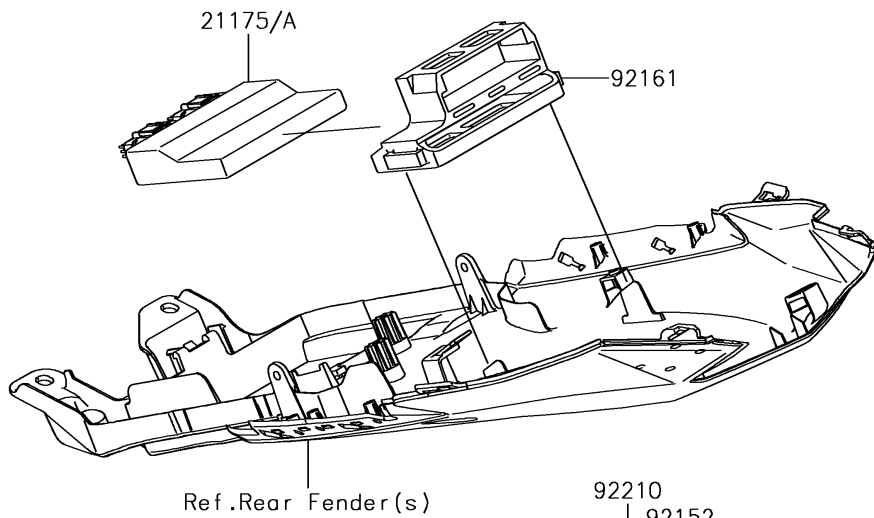

## 2018 NINJA® ZX™-6R PARTS DIAGRAM

Fuel Injection

E1530

## 2018 NINJA® ZX™-6R PARTS LIST

Fuel Injection

ITEM NAME	PART NUMBER	QUANTITY
BOLT-SOCKET,5X22 (Ref # 120)	120CB0522	1
CONTROL UNIT-ELECTRONIC (Ref # 21175)	21175-0810	1
CONTROL UNIT-ELECTRONIC (Ref # 21175A)	21175-0812	1
SENSOR,WATER TEMP (Ref # 21176)	21176-0009	1
SENSOR,VEHICLE-DOWN (Ref # 21176A)	21176-0026	1
SENSOR,AIR TEMPERATURE (Ref # 21176B)	21176-0048	1
SCREW,TAPPING,5X16 (Ref # 92009)	92009-1984	1
RING-O,9.5X1.9 (Ref # 92055)	92055-0016	1
DAMPER (Ref # 92075)	92075-1912	1
COLLAR (Ref # 92152)	92152-0134	1
DAMPER (Ref # 92161)	92161-0356	1
DAMPER (Ref # 92161A)	92161-1525	1
NUT,FLANGED,5MM (Ref # 92210)	92210-0007	1