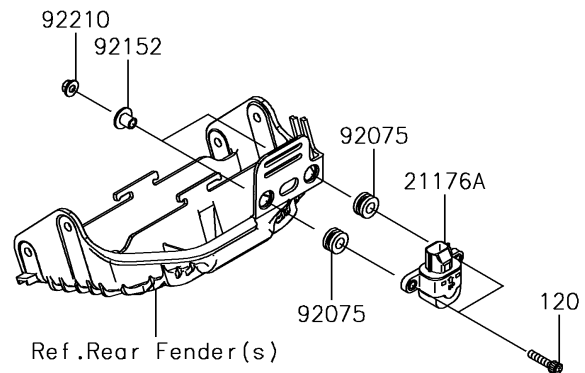

## 2018 NINJA® ZX™-6R PARTS DIAGRAM

Fuel Injection

E1530

## 2018 NINJA® ZX™-6R PARTS LIST

Fuel Injection

ITEM NAME	PART NUMBER	QUANTITY
BOLT-SOCKET,5X22 (Ref # 120)	120CB0522	1
CONTROL UNIT-ELECTRONIC (Ref # 21175)	21175-0810	1
CONTROL UNIT-ELECTRONIC (Ref # 21175A)	21175-0812	1
SENSOR,WATER TEMP (Ref # 21176)	21176-0009	1
SENSOR,VEHICLE-DOWN (Ref # 21176A)	21176-0026	1
SENSOR,AIR TEMPERATURE (Ref # 21176B)	21176-0048	1
SCREW,TAPPING,5X16 (Ref # 92009)	92009-1984	1
RING-O,9.5X1.9 (Ref # 92055)	92055-0016	1
DAMPER (Ref # 92075)	92075-1912	1
COLLAR (Ref # 92152)	92152-0134	1
DAMPER (Ref # 92161)	92161-0356	1
DAMPER (Ref # 92161A)	92161-1525	1
NUT,FLANGED,5MM (Ref # 92210)	92210-0007	1