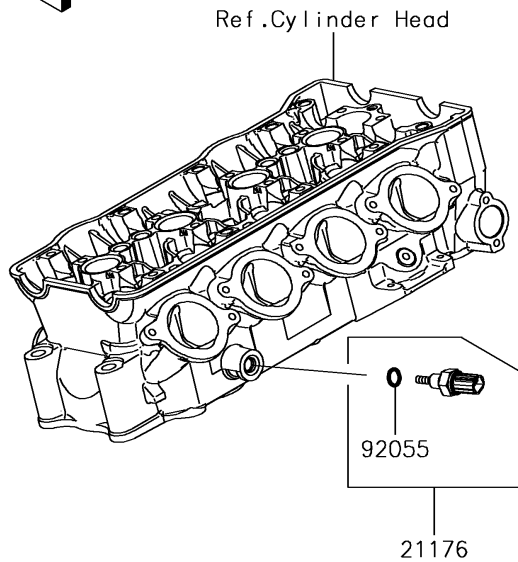

## 2018 NINJA® ZX™-6R PARTS DIAGRAM

Fuel Injection

E1530

## 2018 NINJA® ZX™-6R PARTS LIST

Fuel Injection

ITEM NAME	PART NUMBER	QUANTITY
BOLT-SOCKET,5X22 (Ref # 120)	120CB0522	1
CONTROL UNIT-ELECTRONIC (Ref # 21175)	21175-0810	1
CONTROL UNIT-ELECTRONIC (Ref # 21175A)	21175-0812	1
SENSOR,WATER TEMP (Ref # 21176)	21176-0009	1
SENSOR,VEHICLE-DOWN (Ref # 21176A)	21176-0026	1
SENSOR,AIR TEMPERATURE (Ref # 21176B)	21176-0048	1
SCREW,TAPPING,5X16 (Ref # 92009)	92009-1984	1
RING-O,9.5X1.9 (Ref # 92055)	92055-0016	1
DAMPER (Ref # 92075)	92075-1912	1
COLLAR (Ref # 92152)	92152-0134	1
DAMPER (Ref # 92161)	92161-0356	1
DAMPER (Ref # 92161A)	92161-1525	1
NUT,FLANGED,5MM (Ref # 92210)	92210-0007	1