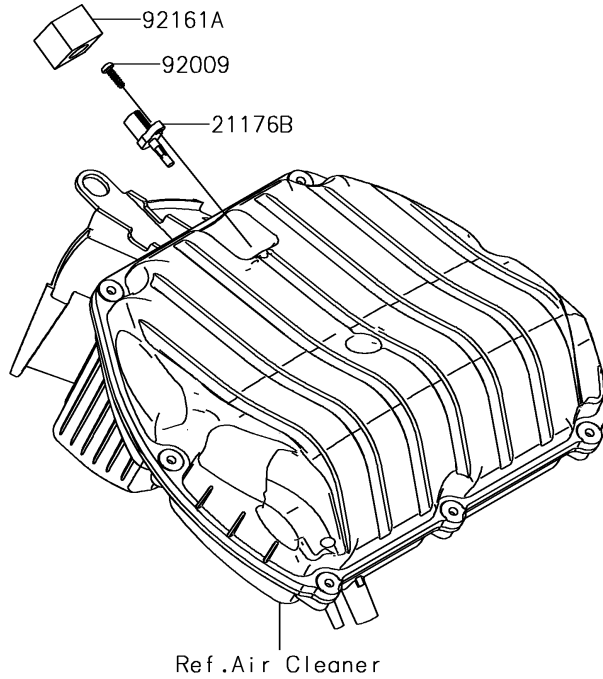

## 2018 NINJA® ZX™-6R PARTS DIAGRAM

Fuel Injection

E1530

## 2018 NINJA® ZX™-6R PARTS LIST

Fuel Injection

ITEM NAME	PART NUMBER	QUANTITY
BOLT-SOCKET,5X22 (Ref # 120)	120CB0522	1
CONTROL UNIT-ELECTRONIC (Ref # 21175)	21175-0810	1
CONTROL UNIT-ELECTRONIC (Ref # 21175A)	21175-0812	1
SENSOR,WATER TEMP (Ref # 21176)	21176-0009	1
SENSOR,VEHICLE-DOWN (Ref # 21176A)	21176-0026	1
SENSOR,AIR TEMPERATURE (Ref # 21176B)	21176-0048	1
SCREW,TAPPING,5X16 (Ref # 92009)	92009-1984	1
RING-O,9.5X1.9 (Ref # 92055)	92055-0016	1
DAMPER (Ref # 92075)	92075-1912	1
COLLAR (Ref # 92152)	92152-0134	1
DAMPER (Ref # 92161)	92161-0356	1
DAMPER (Ref # 92161A)	92161-1525	1
NUT,FLANGED,5MM (Ref # 92210)	92210-0007	1