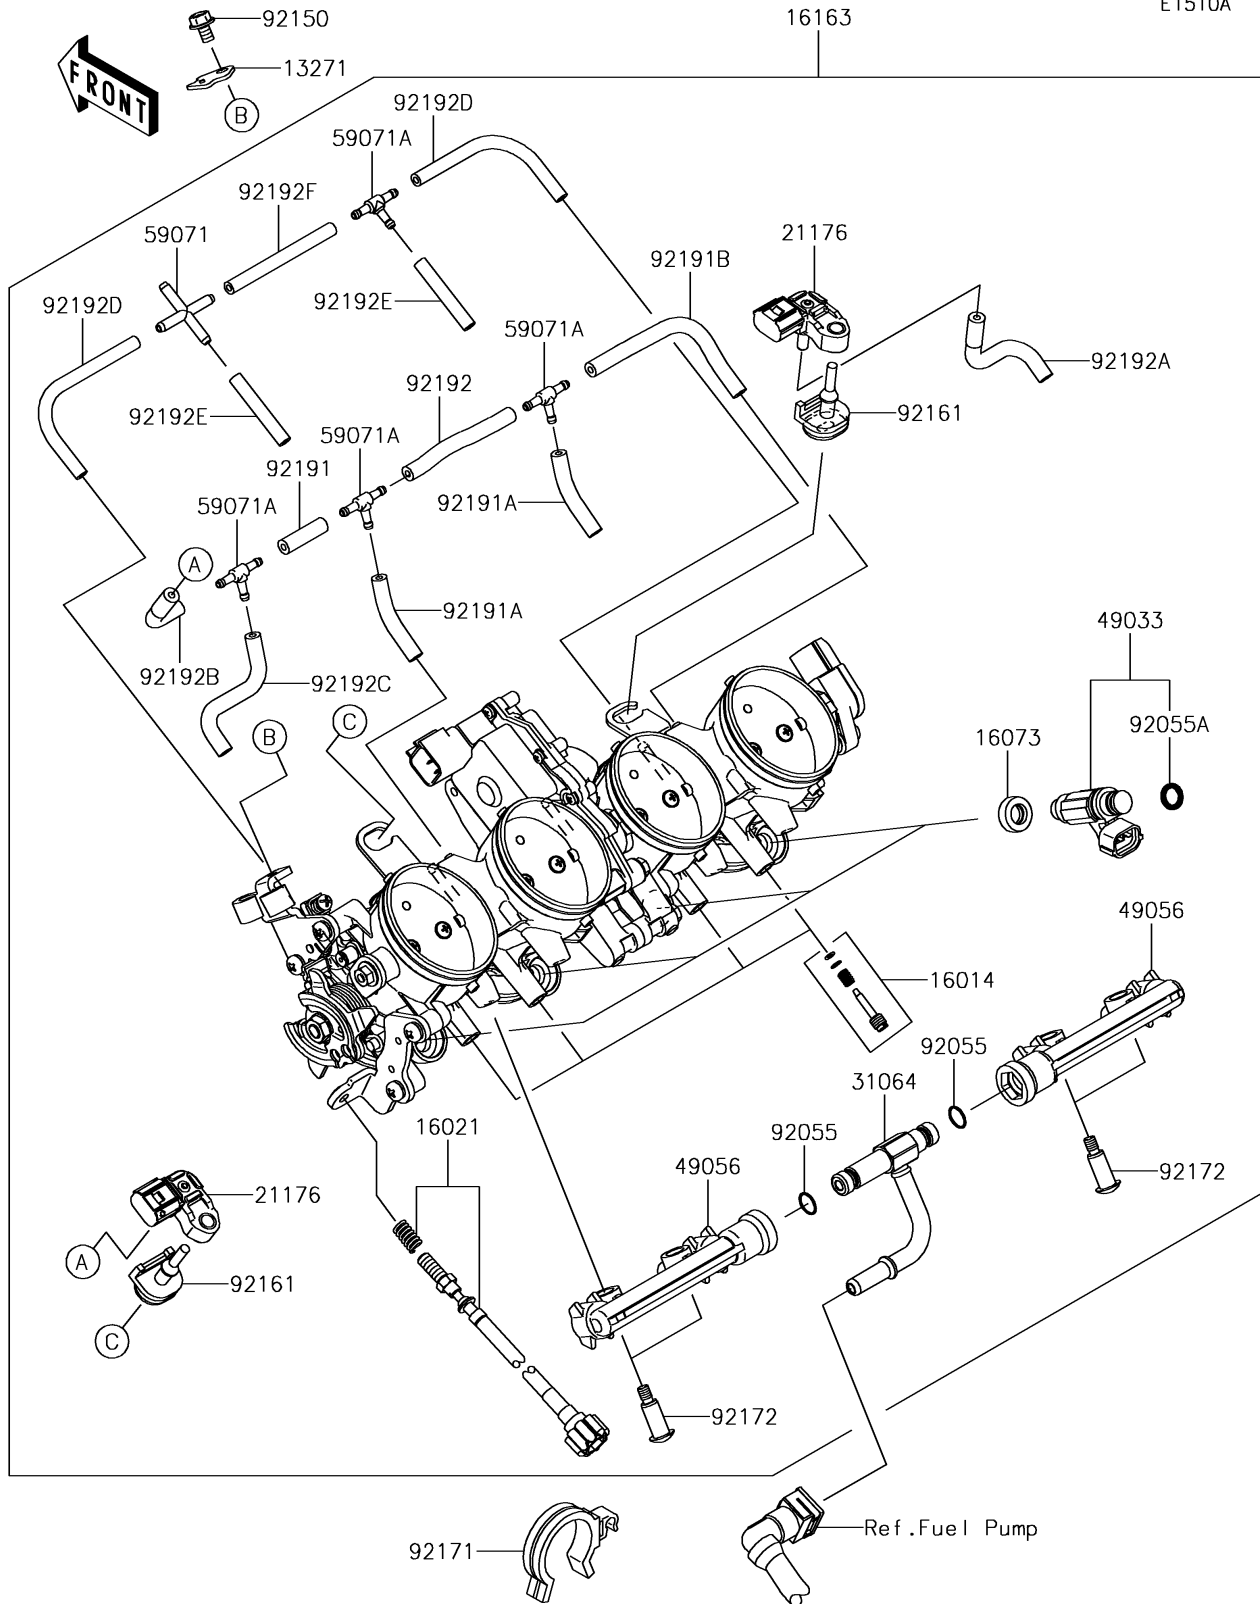

2018 NINJA® ZX™-6R PARTS DIAGRAM

Throttle(CA)

E1510A

2018 NINJA® ZX™-6R PARTS LIST

Throttle(CA)

ITEM NAME	PART NUMBER	QUANTITY
PLATE (Ref # 13271)	13271-0559	1
SCREW-PILOT AIR (Ref # 16014)	16014-0002	1
SCREW-THROTTLE STOP (Ref # 16021)	16021-0028	1
INSULATOR (Ref # 16073)	16073-3707	1
THROTTLE-ASSY (Ref # 16163)	16163-0773	1
SENSOR,PRESSURE (Ref # 21176)	21176-0111	1
PIPE-COMP (Ref # 31064)	31064-0622	1
NOZZLE-INJECTION (Ref # 49033)	49033-0012	1
PIPE-INJECTION (Ref # 49056)	49056-0014	1
JOINT,4WAY (Ref # 59071)	59071-0014	1
JOINT,3WAY,T (Ref # 59071A)	59071-3752	1
RING-O (Ref # 92055)	92055-0064	1
RING-O,INJECTION NOZZLE (Ref # 92055A)	92055-1622	1
BOLT,5X8 (Ref # 92150)	92150-1406	1
DAMPER (Ref # 92161)	92161-0673	1
CLAMP (Ref # 92171)	92171-0359	1
SCREW,PIPE INJECTION (Ref # 92172)	92172-0064	1
TUBE,3X7X25 (Ref # 92191)	92191-0020	1
TUBE,3X7X40 (Ref # 92191A)	92191-0022	1
TUBE,3X7X100 (Ref # 92191B)	92191-0023	1
TUBE,3X7X72 (Ref # 92192)	92192-0739	1
TUBE,THROB0 RH-SENSOR (Ref # 92192A)	92192-0840	1
TUBE,THROB0 LH-JOINT (Ref # 92192B)	92192-0841	1
TUBE,SENSOR-JOINT (Ref # 92192C)	92192-0842	1
TUBE,3X6X100 (Ref # 92192D)	92192-1258	1
TUBE,3X6X40 (Ref # 92192E)	92192-1259	1
TUBE,3X6X70 (Ref # 92192F)	92192-1260	1