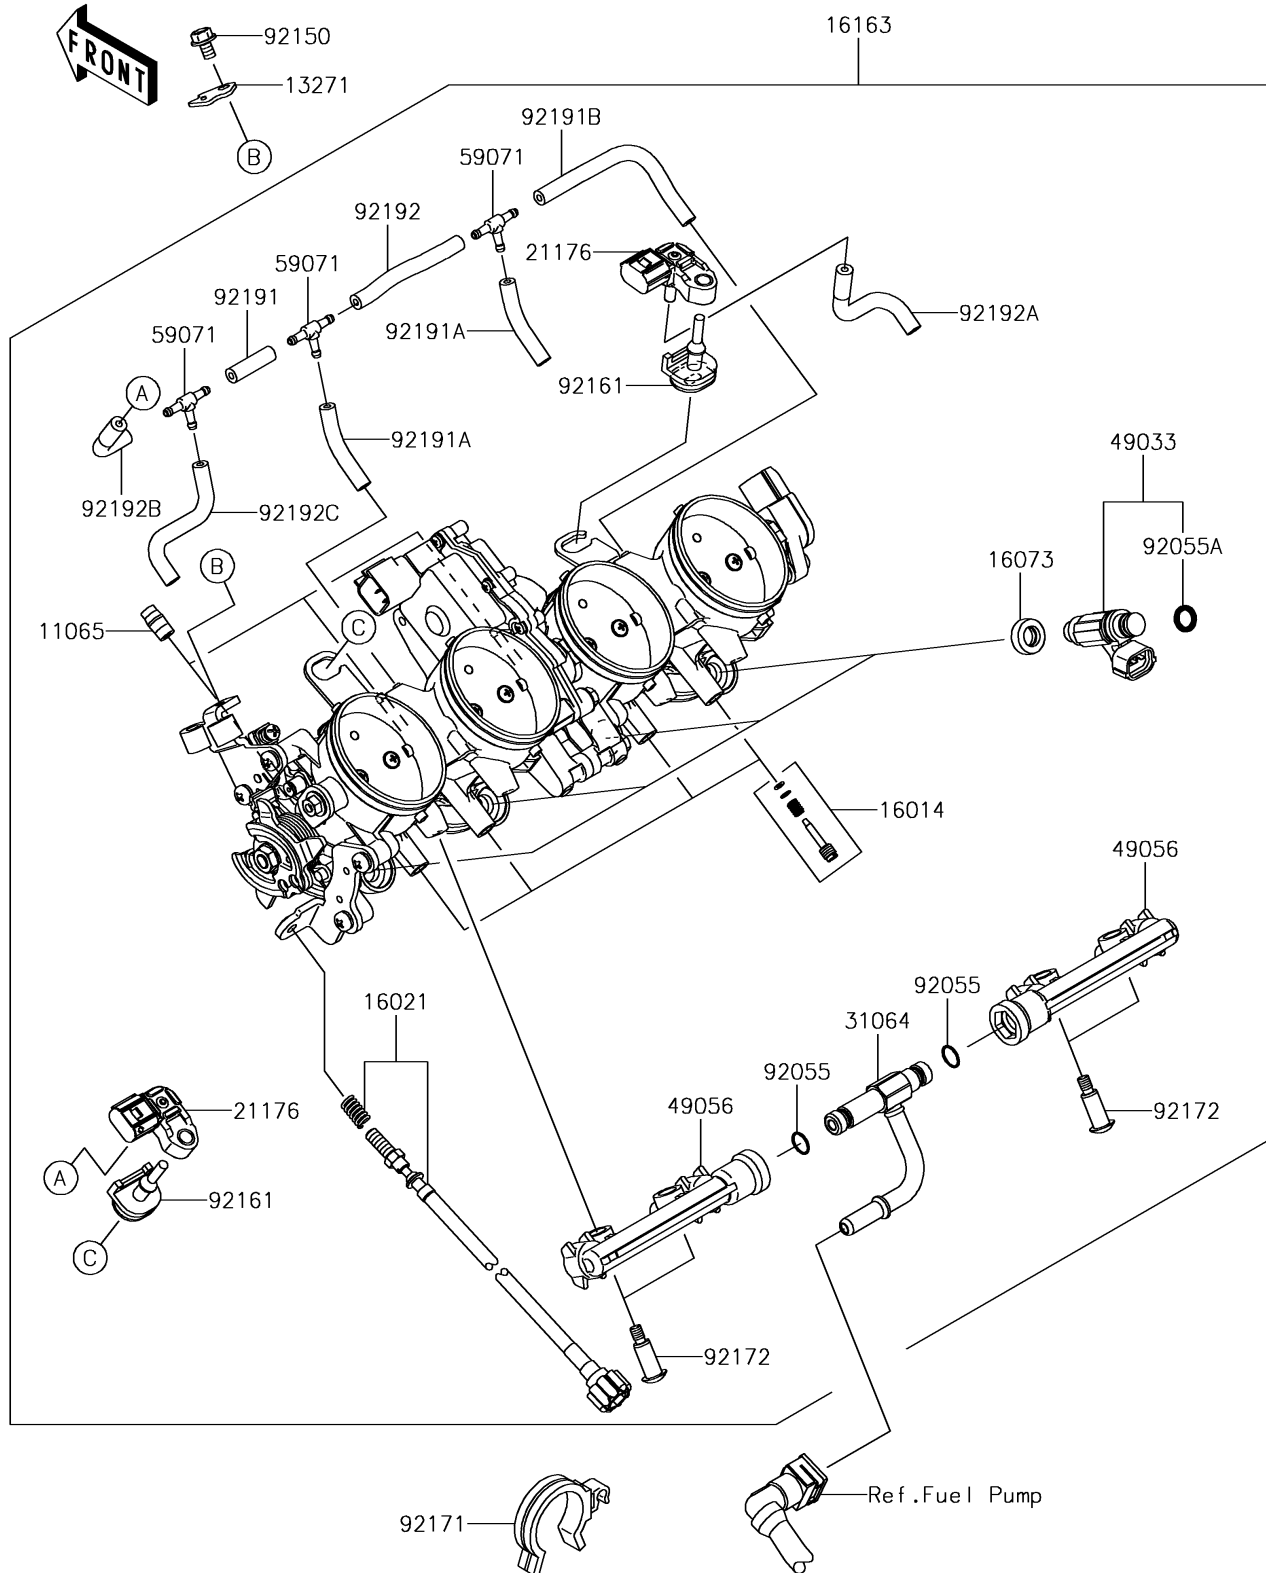

2018 NINJA® ZX™-6R PARTS DIAGRAM

Throttle(CN,US)

E1510

2018 NINJA® ZX™-6R PARTS LIST

Throttle(CN,US)

| ITEM NAME | PART NUMBER | QUANTITY |
|--|-------------|----------|
| CAP (Ref # 11065) | 11065-0018 | 1 |
| PLATE (Ref # 13271) | 13271-0559 | 1 |
| SCREW-PILOT AIR (Ref # 16014) | 16014-0002 | 1 |
| SCREW-THROTTLE STOP (Ref # 16021) | 16021-0028 | 1 |
| INSULATOR (Ref # 16073) | 16073-3707 | 1 |
| THROTTLE-ASSY,TTK38 (Ref # 16163) | 16163-0772 | 1 |
| SENSOR,PRESSURE (Ref # 21176) | 21176-0111 | 1 |
| PIPE-COMP (Ref # 31064) | 31064-0622 | 1 |
| NOZZLE-INJECTION (Ref # 49033) | 49033-0012 | 1 |
| PIPE-INJECTION (Ref # 49056) | 49056-0014 | 1 |
| JOINT,3WAY,T (Ref # 59071) | 59071-3752 | 1 |
| RING-O (Ref # 92055) | 92055-0064 | 1 |
| RING-O,INJECTION NOZZLE (Ref # 92055A) | 92055-1622 | 1 |
| BOLT,5X8 (Ref # 92150) | 92150-1406 | 1 |
| DAMPER (Ref # 92161) | 92161-0673 | 1 |
| CLAMP (Ref # 92171) | 92171-0359 | 1 |
| SCREW,PIPE INJECTION (Ref # 92172) | 92172-0064 | 1 |
| TUBE,3X7X25 (Ref # 92191) | 92191-0020 | 1 |
| TUBE,3X7X40 (Ref # 92191A) | 92191-0022 | 1 |
| TUBE,3X7X100 (Ref # 92191B) | 92191-0023 | 1 |
| TUBE,3X7X72 (Ref # 92192) | 92192-0739 | 1 |
| TUBE,THROB0 RH-SENSOR (Ref # 92192A) | 92192-0840 | 1 |
| TUBE,THROB0 LH-JOINT (Ref # 92192B) | 92192-0841 | 1 |
| TUBE,SENSOR-JOINT (Ref # 92192C) | 92192-0842 | 1 |