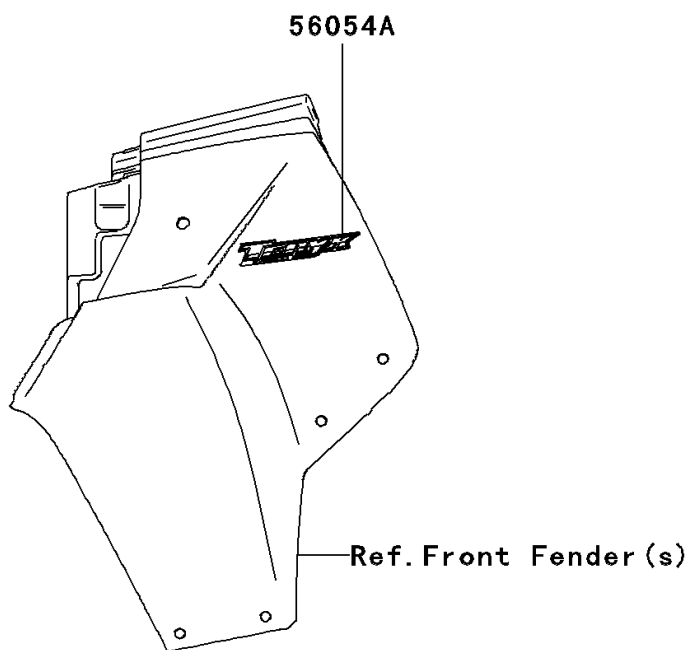

## 2010 Teryx® 750 FI 4x4 SGE PARTS DIAGRAM

Decals(Red)(Silver)

F2861A

## 2010 Teryx® 750 FI 4x4 SGE PARTS LIST

Decals(Red)(Silver)

ITEM NAME	PART NUMBER	QUANTITY
MARK,RR FENDER,4X4 (Ref # 56054)	56054-0405	1
MARK,FR FENDER,TERYX 750 (Ref # 56054A)	56054-0465	1
MARK,RR FENDER,KAWASAKI (Ref # 56054B)	56054-0469	1