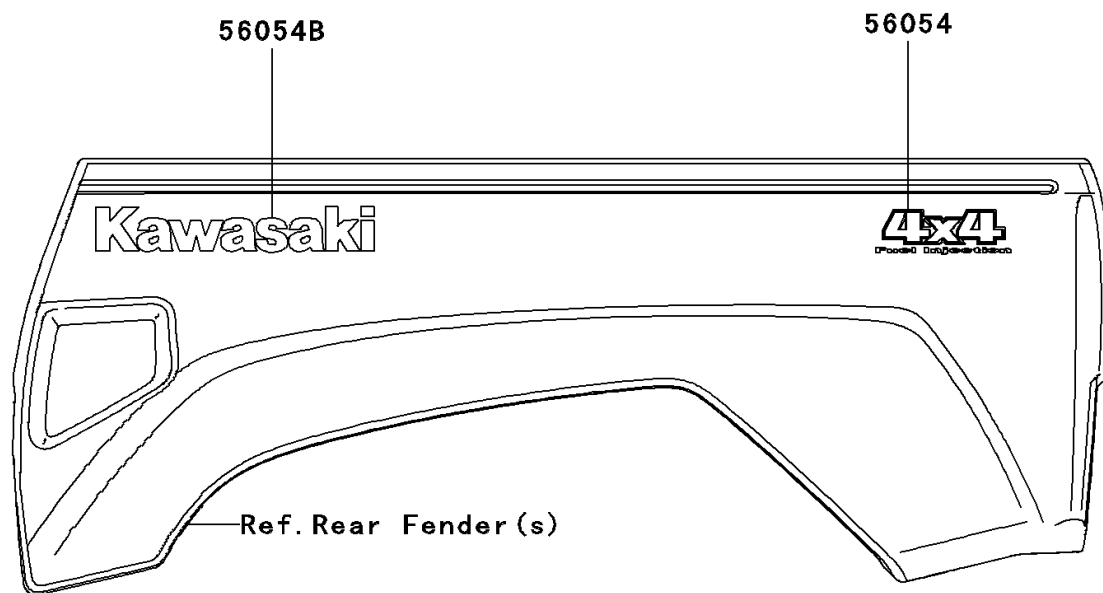

## 2010 Teryx® 750 FI 4x4 SGE PARTS DIAGRAM

Decals(Red)(Silver)

F2861A

## 2010 Teryx® 750 FI 4x4 SGE PARTS LIST

Decals(Red)(Silver)

ITEM NAME	PART NUMBER	QUANTITY
MARK,RR FENDER,4X4 (Ref # 56054)	56054-0405	1
MARK,FR FENDER,TERYX 750 (Ref # 56054A)	56054-0465	1
MARK,RR FENDER,KAWASAKI (Ref # 56054B)	56054-0469	1