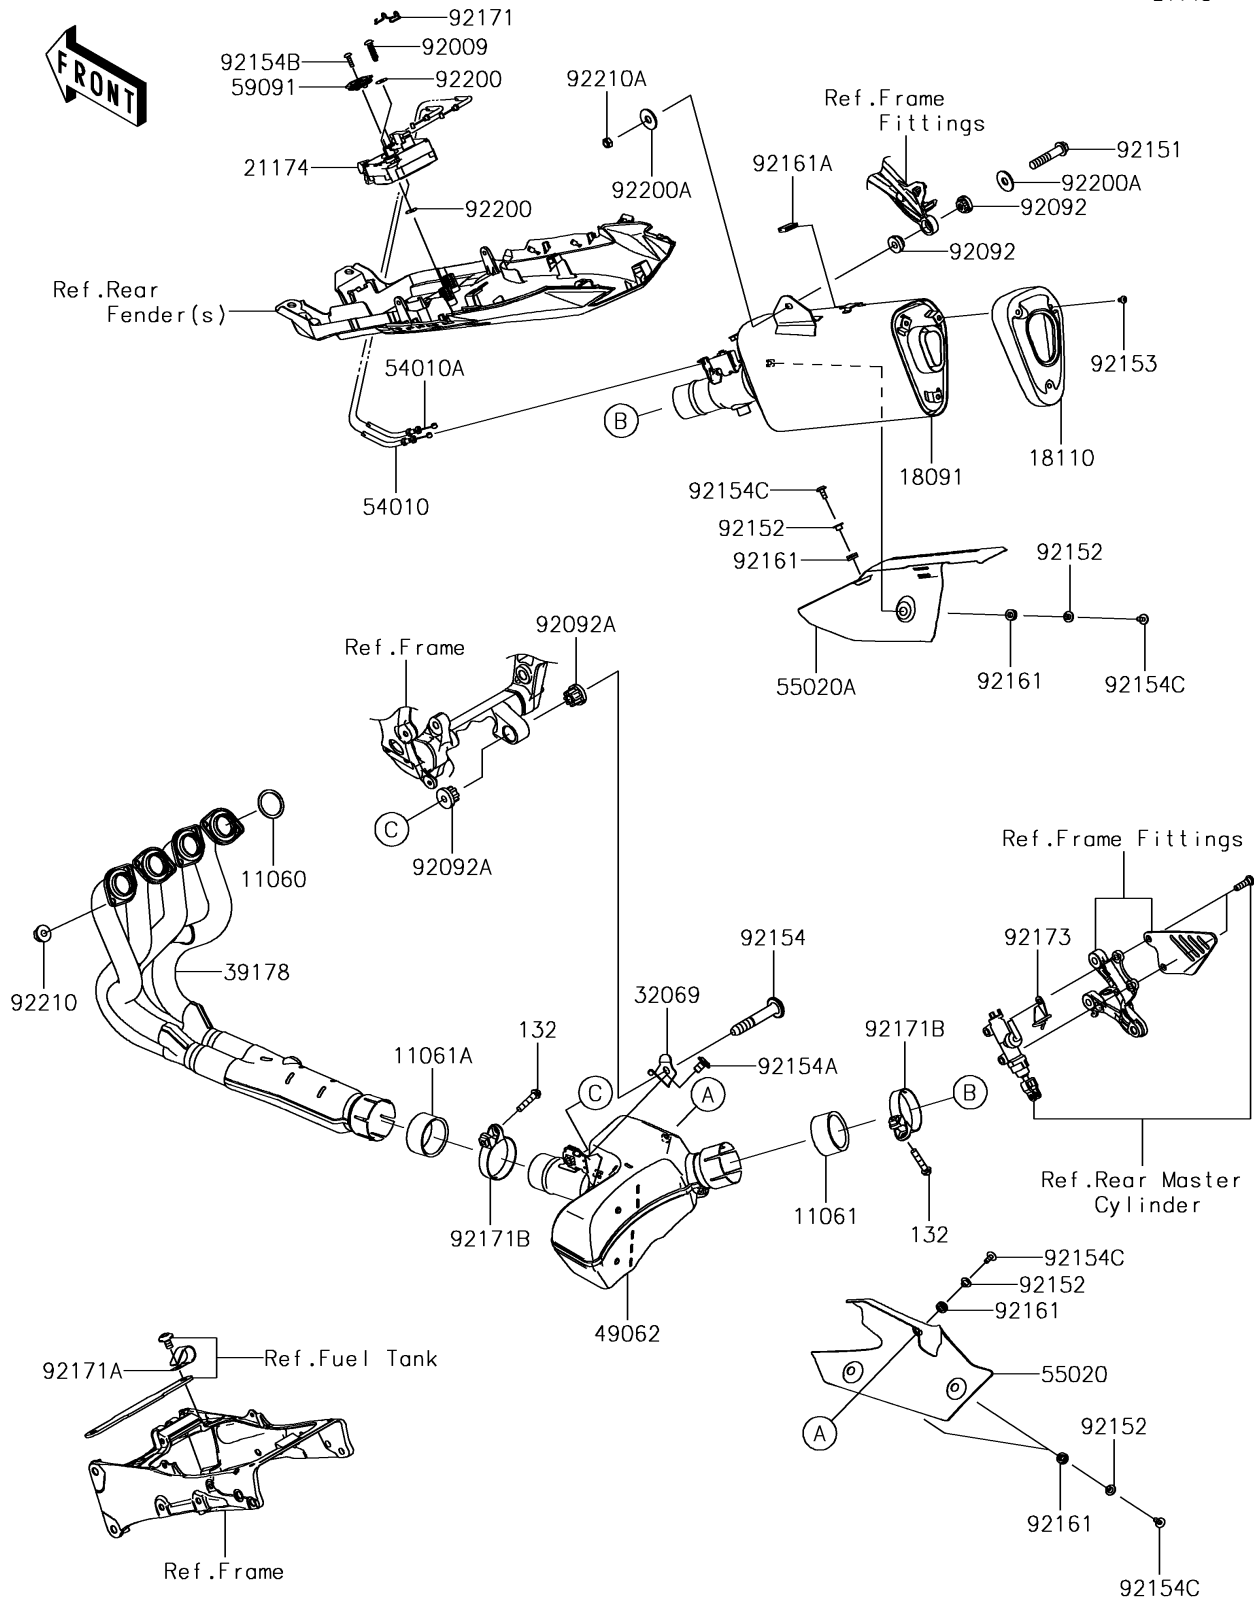

2018 NINJA® ZX™-6R PARTS DIAGRAM

Muffler(s)

E1140

2018 NINJA® ZX™-6R PARTS LIST

Muffler(s)

ITEM NAME	PART NUMBER	QUANTITY
GASKET,EXHAUST PIPE (Ref # 11060)	11060-1203	1
GASKET,50.8X62X30 (Ref # 11061)	11061-0447	1
GASKET,54X62X30 (Ref # 11061A)	11061-0448	1
BOLT-FLANGED-SMALL,8X40 (Ref # 132)	132BC0840	1
BODY-COMP-MUFFLER (Ref # 18091)	18091-0909	1
BODY END-MUFFLER (Ref # 18110)	18110-0185	1
MOTOR-ELECTRIC (Ref # 21174)	21174-0005	1
BRACKET-MUFFLER (Ref # 32069)	32069-0340	1
MANIFOLD-COMP-EXHAUST (Ref # 39178)	39178-0207	1
PIPE-COMP-EXHAUST (Ref # 49062)	49062-0713	1
CABLE,CLOSE (Ref # 54010)	54010-0592	1
CABLE,OPEN (Ref # 54010A)	54010-0599	1
GUARD,CHAMBER (Ref # 55020)	55020-0864	1
GUARD,FRONT COVER (Ref # 55020A)	55020-0901	1
PULLEY (Ref # 59091)	59091-0007	1
SCREW,TAPPING,6X30 (Ref # 92009)	92009-1481	1
BUSHING-RUBBER (Ref # 92092)	92092-0018	1
BUSHING-RUBBER,MUFFLER (Ref # 92092A)	92092-1087	1
BOLT,FLANGED,8X40 (Ref # 92151)	92151-1532	1
COLLAR,6.3X8.3X16 (Ref # 92152)	92152-0286	1
BOLT,HEX HEAD,6X8 (Ref # 92153)	92153-1758	1
BOLT,SOCKET,10X61 (Ref # 92154)	92154-0125	1
BOLT,SOCKET,10X16 (Ref # 92154A)	92154-0126	1
BOLT,TORX,5X18 (Ref # 92154B)	92154-0217	1
BOLT,SOCKET,6X14 (Ref # 92154C)	92154-0907	1
DAMPER (Ref # 92161)	92161-0308	1
DAMPER (Ref # 92161A)	92161-1228	1
CLAMP (Ref # 92171)	92171-0292	1
CLAMP,L=60 (Ref # 92171A)	92171-0652	1

2018 NINJA® ZX™-6R PARTS LIST

Muffler(s)

ITEM NAME	PART NUMBER	QUANTITY
CLAMP,64.5MM (Ref # 92171B)	92171-1668	1
CLAMP (Ref # 92173)	92173-1053	1
WASHER (Ref # 92200)	92200-0078	1
WASHER,8.0X22.0X1.5 (Ref # 92200A)	92200-0174	1
NUT,8MM (Ref # 92210)	92210-0076	1
NUT,8MM (Ref # 92210A)	92210-0173	1