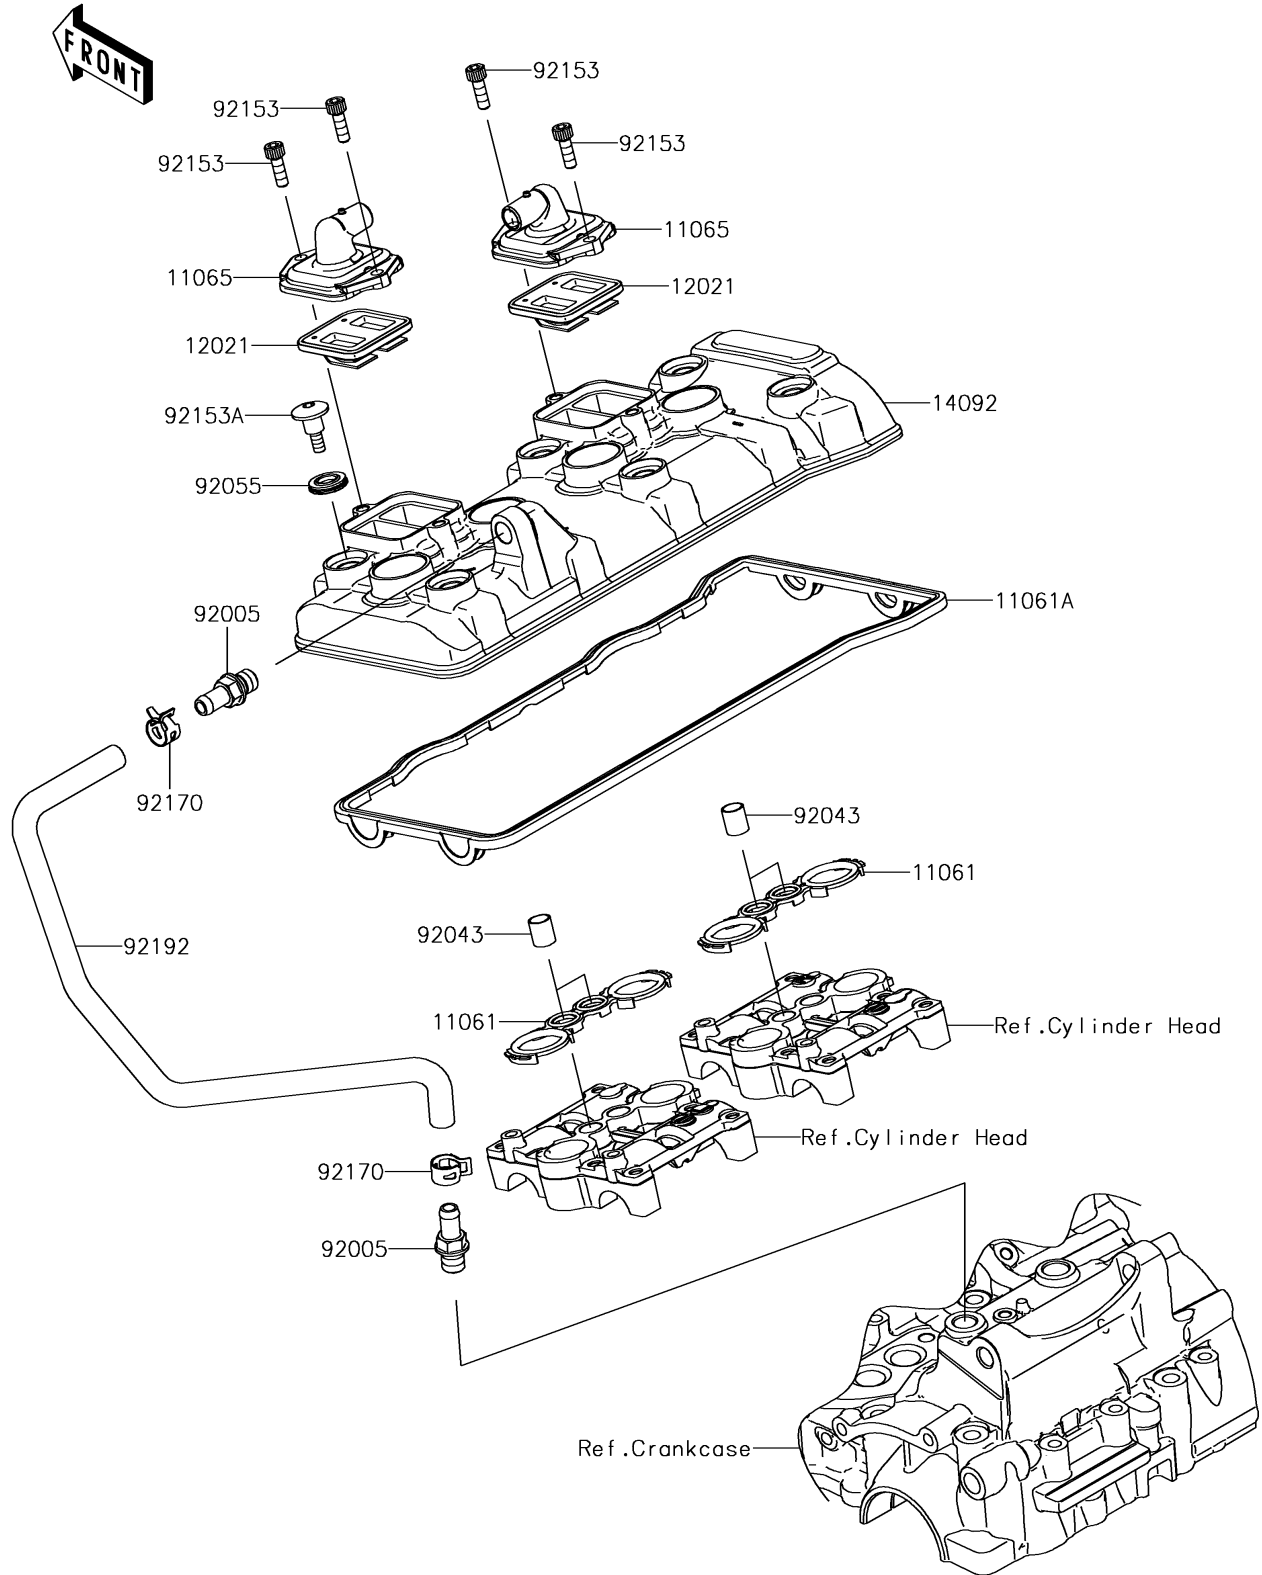

## 2018 NINJA® ZX™-6R PARTS DIAGRAM

Cylinder Head Cover

E1112

## 2018 NINJA® ZX™-6R PARTS LIST

Cylinder Head Cover

ITEM NAME	PART NUMBER	QUANTITY
GASKET,PLUG HOLE (Ref # 11061)	11061-0374	1
GASKET,HEAD COVER (Ref # 11061A)	11061-0375	1
CAP,HEAD COVER (Ref # 11065)	11065-0328	1
VALVE-ASSY-REED (Ref # 12021)	12021-0016	1
COVER,HEAD (Ref # 14092)	14092-1084	1
FITTING,BREATHER CONNECTION (Ref # 92005)	92005-0086	1
PIN,10.1X12X14 (Ref # 92043)	92043-4009	1
RING-O (Ref # 92055)	92055-0187	1
BOLT,SOCKET,6X18 (Ref # 92153)	92153-1284	1
BOLT,SOCKET,6X22.5 (Ref # 92153A)	92153-1779	1
CLAMP (Ref # 92170)	92170-1938	1
TUBE,BREATHER CONNECTION (Ref # 92192)	92192-0423	1