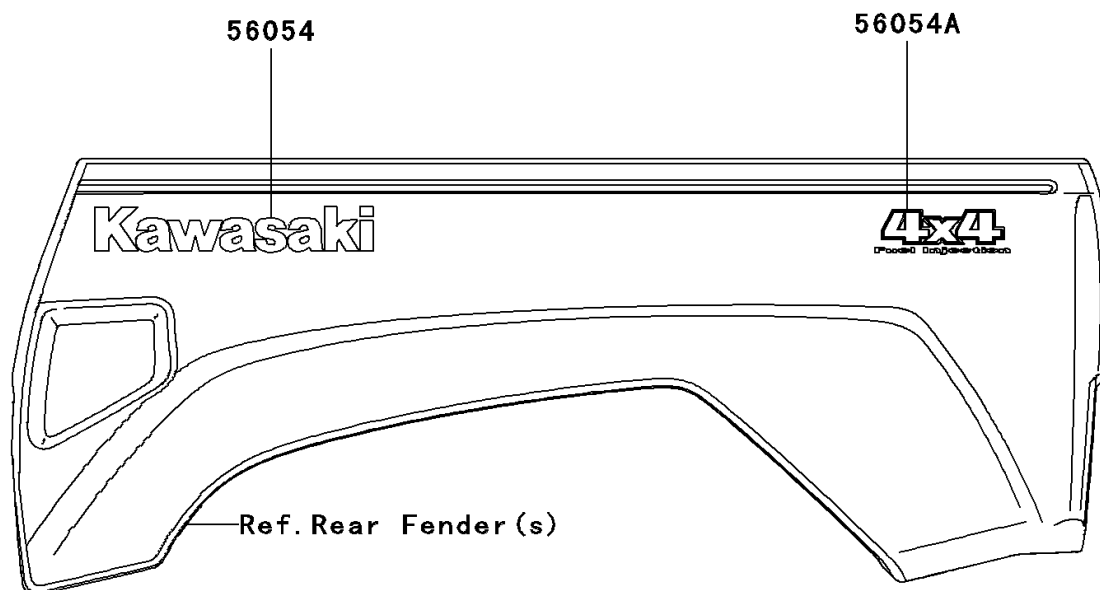

2010 Teryx® 750 FI 4x4 SGE PARTS DIAGRAM

Decals(Black)(Blue)

F2861

2010 Teryx® 750 FI 4x4 SGE PARTS LIST

Decals(Black)(Blue)

ITEM NAME	PART NUMBER	QUANTITY
MARK,RR FENDER,KAWASAKI (Ref # 56054)	56054-0098	1
MARK,RR FENDER,4X4 (Ref # 56054A)	56054-0405	1
MARK,FR FENDER,TERYX 750 (Ref # 56054B)	56054-0465	1