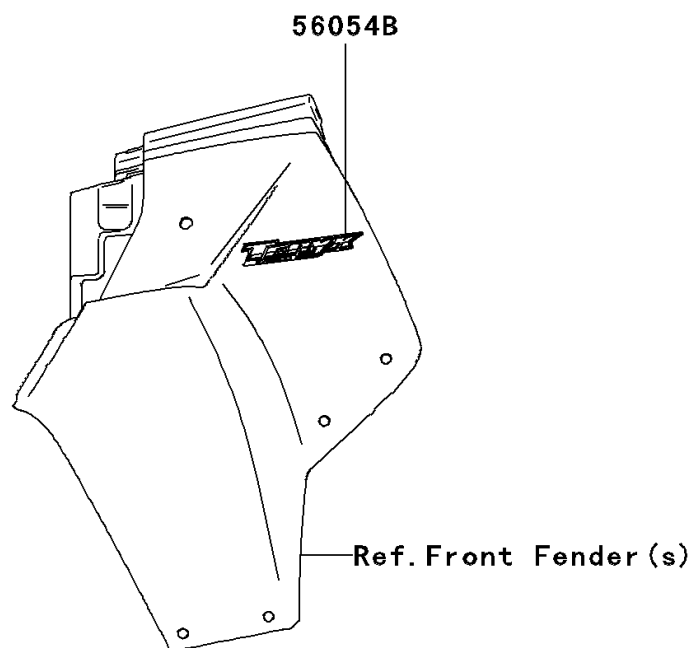

2010 Teryx® 750 FI 4x4 SGE PARTS DIAGRAM

Decals(Black)(Blue)

F2861

2010 Teryx® 750 FI 4x4 SGE PARTS LIST

Decals(Black)(Blue)

ITEM NAME	PART NUMBER	QUANTITY
MARK,RR FENDER,KAWASAKI (Ref # 56054)	56054-0098	1
MARK,RR FENDER,4X4 (Ref # 56054A)	56054-0405	1
MARK,FR FENDER,TERYX 750 (Ref # 56054B)	56054-0465	1