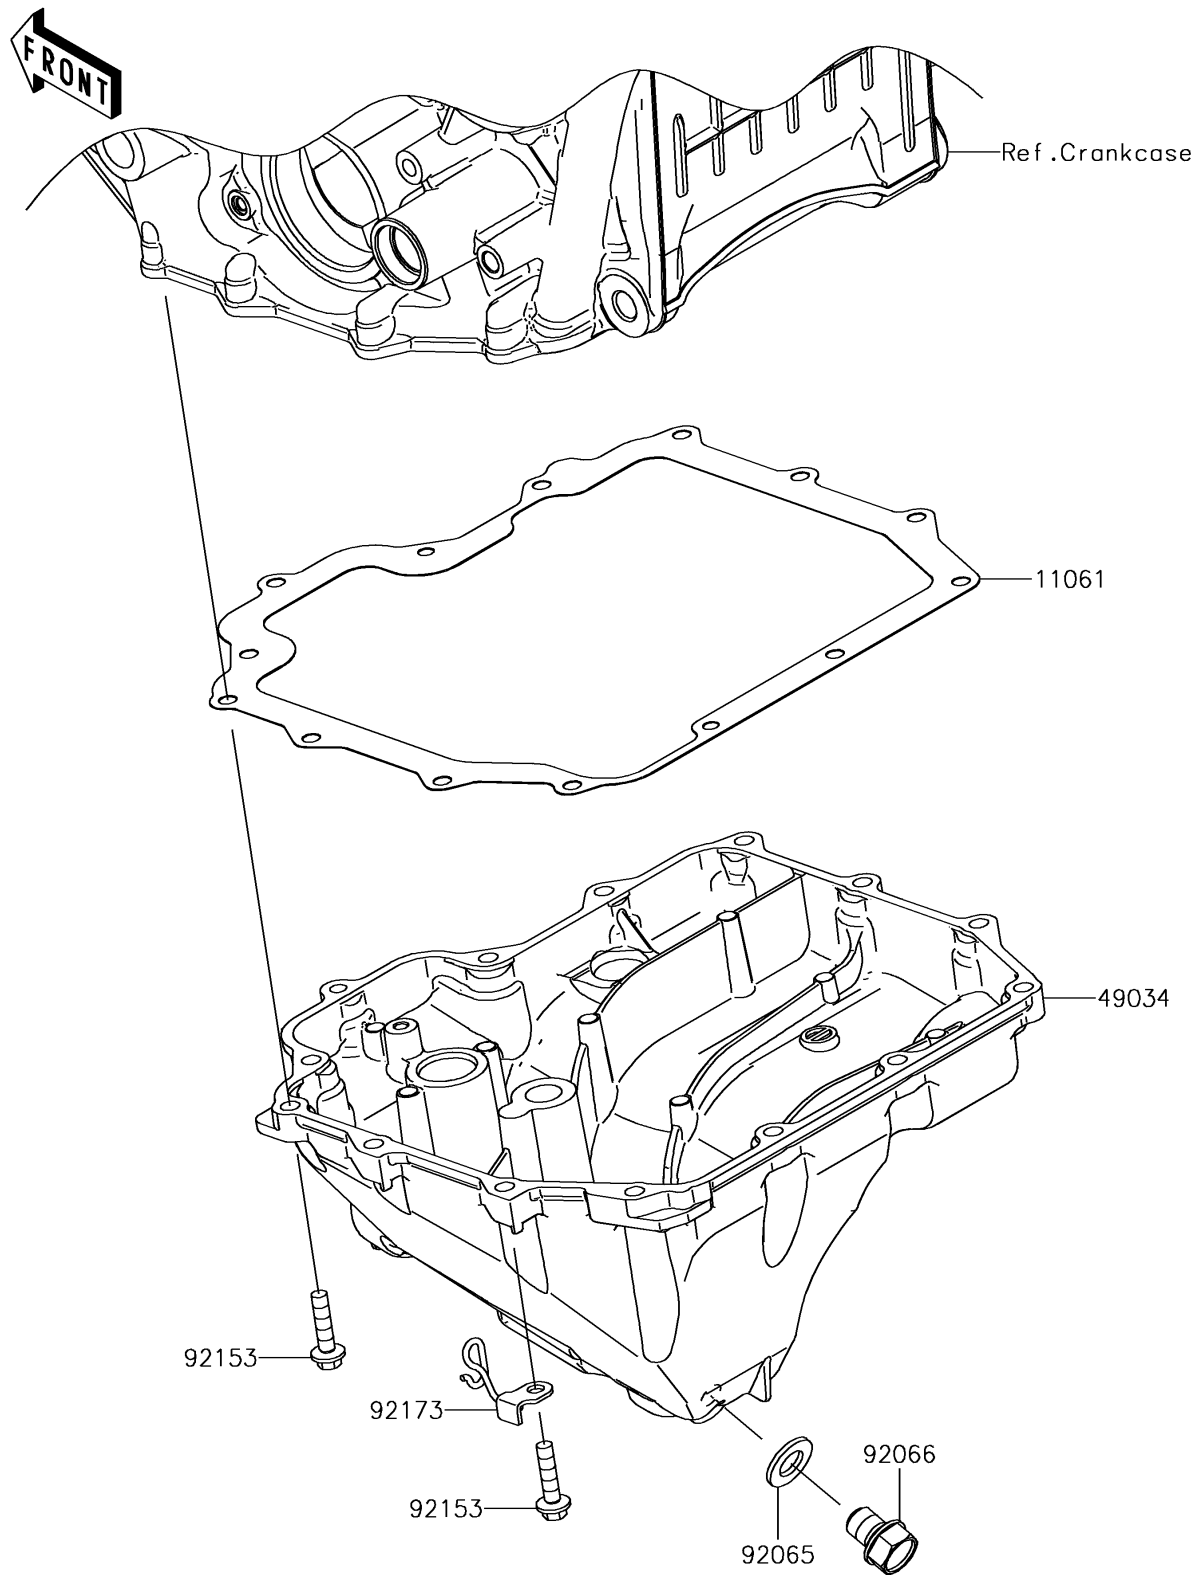

2018 PARTS DIAGRAM

Oil Pan

E1434

2018 PARTS LIST

Oil Pan

ITEM NAME	PART NUMBER	QUANTITY
GASKET,OIL PAN (Ref # 11061)	11061-0747	1
PAN-OIL (Ref # 49034)	49034-0564	1
GASKET,12X22X2 (Ref # 92065)	92065-097	1
PLUG,12X15 (Ref # 92066)	92066-0079	1
BOLT,FLANGED,6X25 (Ref # 92153)	92153-1569	1
CLAMP (Ref # 92173)	92173-1555	1