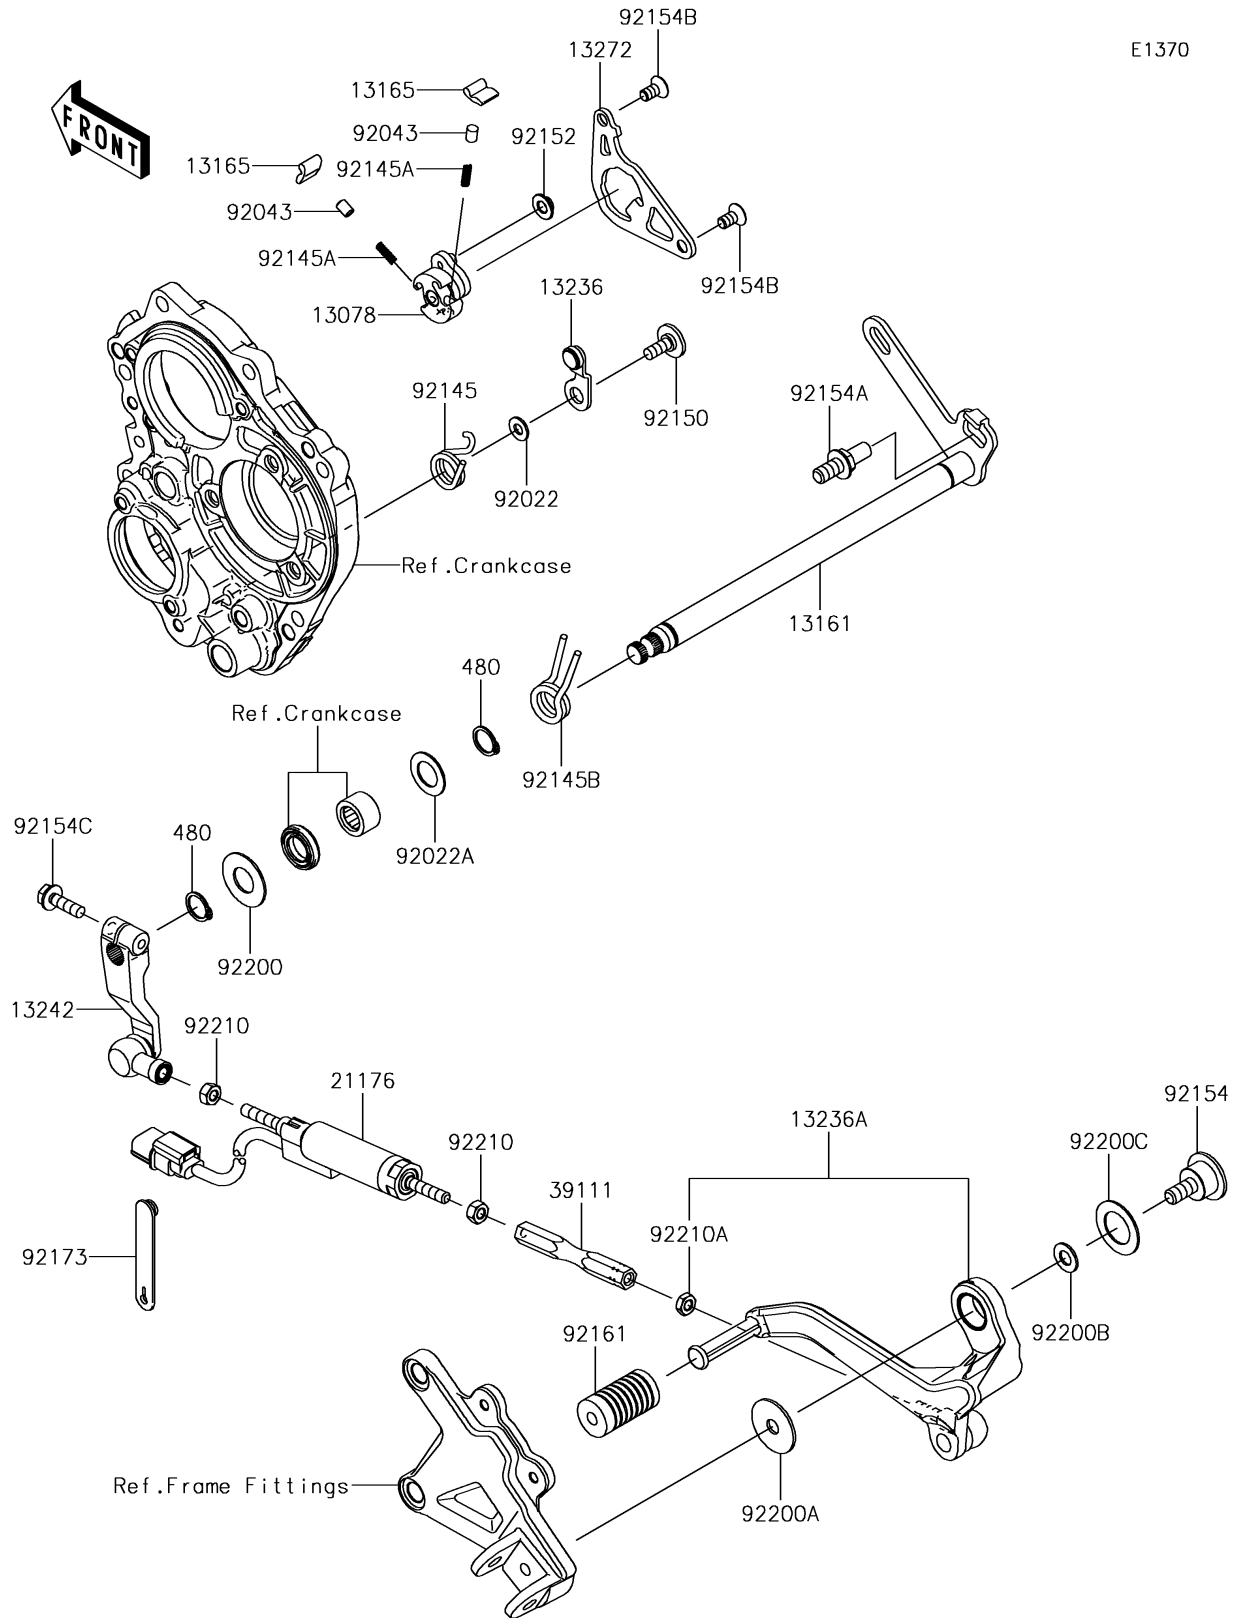

2018 PARTS DIAGRAM

Gear Change Mechanism

E1370

2018 PARTS LIST

Gear Change Mechanism

ITEM NAME	PART NUMBER	QUANTITY
RATCHET (Ref # 13078)	13078-0012	1
LEVER-COMP-CHANGE SHAFT (Ref # 13161)	13161-0078	1
PAWL (Ref # 13165)	13165-0018	1
LEVER-COMP,POSITION (Ref # 13236)	13236-0192	1
LEVER-COMP,CHANGE PEDAL (Ref # 13236A)	13236-0769	1
LEVER-ASSY-CHANGE (Ref # 13242)	13242-0128	1
PLATE (Ref # 13272)	13272-2171	1
SENSOR,QUICK SHIFTER (Ref # 21176)	21176-0811	1
ROD-TIE (Ref # 39111)	39111-0338	1
CIRCLIP-TYPE-C,14MM (Ref # 480)	480J1400	1
WASHER,6X12.8X1.2 (Ref # 92022)	92022-1827	1
WASHER,14.3X24X1 (Ref # 92022A)	92022-272	1
PIN,PLUNGER (Ref # 92043)	92043-1676	1
SPRING (Ref # 92145)	92145-0849	1
SPRING (Ref # 92145A)	92145-1490	1
SPRING (Ref # 92145B)	92145-1734	1
BOLT,SOCKET,6X16 (Ref # 92150)	92150-1673	1
COLLAR (Ref # 92152)	92152-1414	1
BOLT (Ref # 92154)	92154-1884	1
BOLT,RETURN SPRING (Ref # 92154A)	92154-1885	1
BOLT,TORX,6X8.7 (Ref # 92154B)	92154-1886	1
BOLT,FLANGED,6X20 (Ref # 92154C)	92154-2090	1
DAMPER (Ref # 92161)	92161-0871	1
CLAMP (Ref # 92173)	92173-1526	1
WASHER (Ref # 92200)	92200-0265	1
WASHER,8.2X30X1.5 (Ref # 92200A)	92200-0810	1
WASHER,8.2X18X1.2 (Ref # 92200B)	92200-0811	1
WASHER,18.3X30X1 (Ref # 92200C)	92200-0812	1
NUT,6MM (Ref # 92210)	92210-1100	1

2018 PARTS LIST

Gear Change Mechanism

ITEM NAME	PART NUMBER	QUANTITY
NUT,LEFT HANDED,6MM (Ref # 92210A)	92210-1101	1