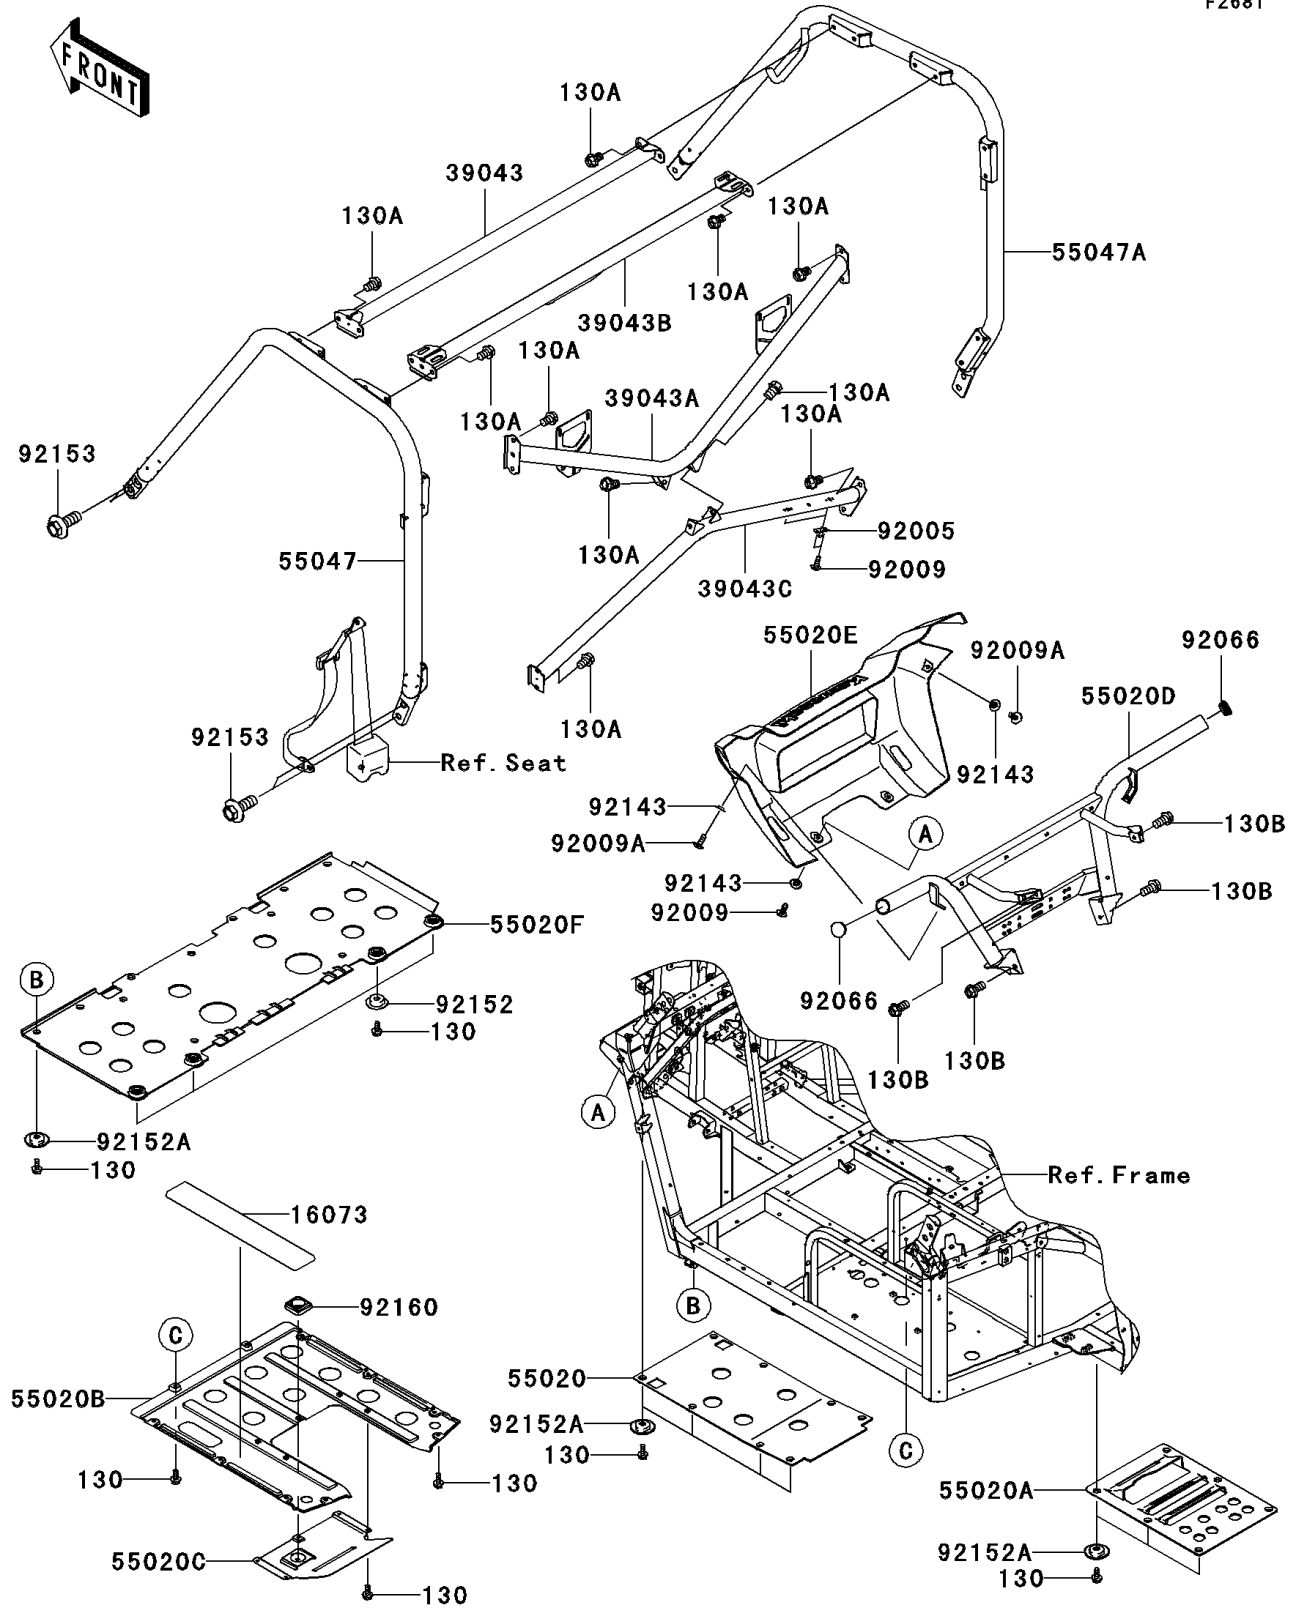

2010 Teryx® 750 FI 4x4 SGE PARTS DIAGRAM

Guards/Cab Frame

F2681

2010 Teryx® 750 FI 4x4 SGE PARTS LIST

Guards/Cab Frame

ITEM NAME	PART NUMBER	QUANTITY
BOLT-FLANGED,6X14 (Ref # 130)	130BA0614	1
BOLT-FLANGED,10X14 (Ref # 130A)	130CB1014	1
BOLT-FLANGED,10X20 (Ref # 130B)	130CB1020	1
INSULATOR,ENGINE GUARD (Ref # 16073)	16073-0045	1
CROSSMEMBER-COMP,UPP,FR,BLACK (Ref # 39043)	39043-0001-388	1
CROSSMEMBER-COMP,RR,UPP,BLACK (Ref # 39043A)	39043-0005-388	1
CROSSMEMBER-COMP,UPP,RR,BLACK (Ref # 39043B)	39043-0007-388	1
CROSSMEMBER-COMP,RR,LWR,BLACK (Ref # 39043C)	39043-0008-388	1
GUARD,SKID,FR (Ref # 55020)	55020-0301	1
GUARD,SKID,RR (Ref # 55020A)	55020-0402	1
GUARD,SKID,MIDDLE (Ref # 55020B)	55020-0437	1
GUARD,ENGINE,SUB (Ref # 55020C)	55020-0438	1
GUARD,FRONT PIPE,T.BLACK (Ref # 55020D)	55020-0494-388	1
GUARD,FRONT COVER (Ref # 55020E)	55020-0520	1
GUARD,SKID,MIDDLE (Ref # 55020F)	55020-0522	1
BAR-COMP,LH,T.BLACK (Ref # 55047)	55047-0021-388	1
BAR-COMP,RH,T.BLACK (Ref # 55047A)	55047-0022-388	1
FITTING (Ref # 92005)	92005-0077	1
SCREW,TAPPING,6X16 (Ref # 92009)	92009-1166	1
SCREW,6X16 (Ref # 92009A)	92009-1621	1
PLUG (Ref # 92066)	92066-0114	1
COLLAR (Ref # 92143)	92143-1087	1
COLLAR (Ref # 92152)	92152-0512	1
COLLAR (Ref # 92152A)	92152-0784	1
BOLT,FLANGED,14X36 (Ref # 92153)	92153-1282	1
DAMPER (Ref # 92160)	92160-1772	1