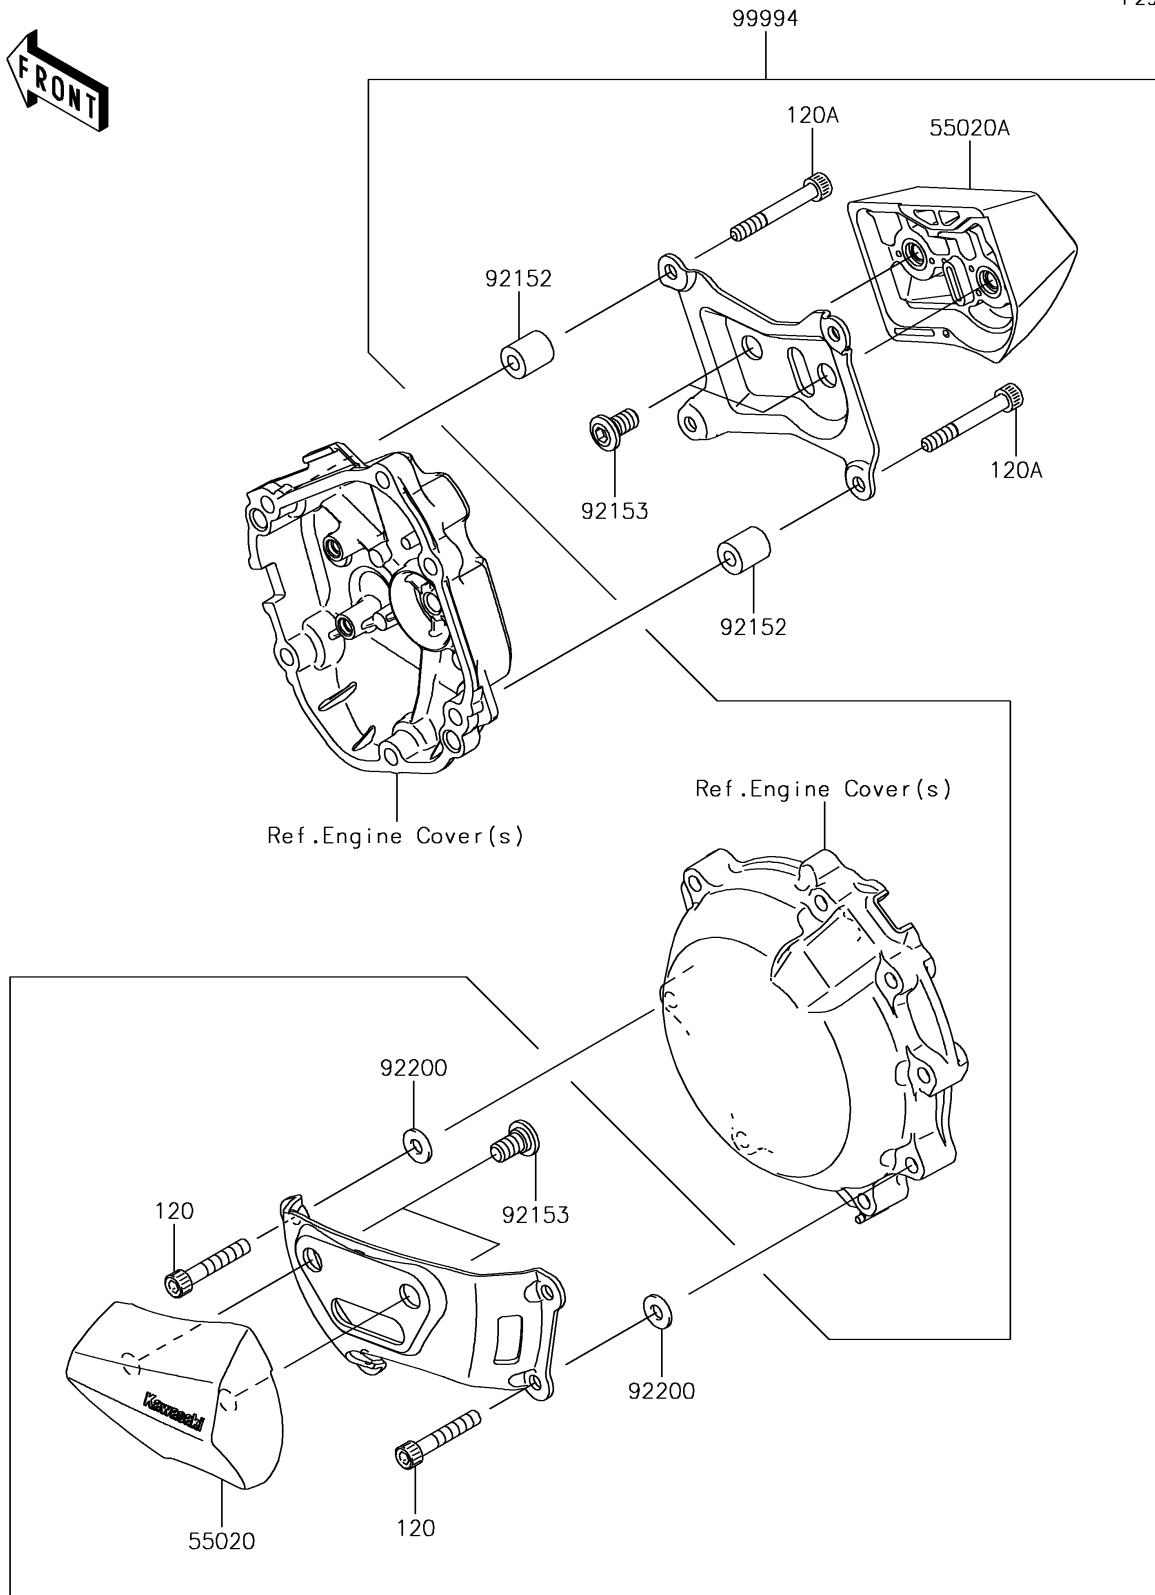

2018 PARTS DIAGRAM

Accessory(Frame Slider)

F2910A

2018 PARTS LIST

Accessory(Frame Slider)

ITEM NAME	PART NUMBER	QUANTITY
BOLT-SOCKET,6X35 (Ref # 120)	120CC0635	1
BOLT-SOCKET,6X45 (Ref # 120A)	120CC0645	1
GUARD,ENGINE,LH (Ref # 55020)	55020-0595	1
GUARD,ENGINE,RH (Ref # 55020A)	55020-0596	1
COLLAR,6.5X14X16 (Ref # 92152)	92152-0940	1
BOLT,SOCKET,8X15 (Ref # 92153)	92153-1810	1
WASHER,6.5X14.5X1.5 (Ref # 92200)	92200-3775	1
KIT-ACCESSORY,SLIDER (Ref # 99994)	99994-0210	1