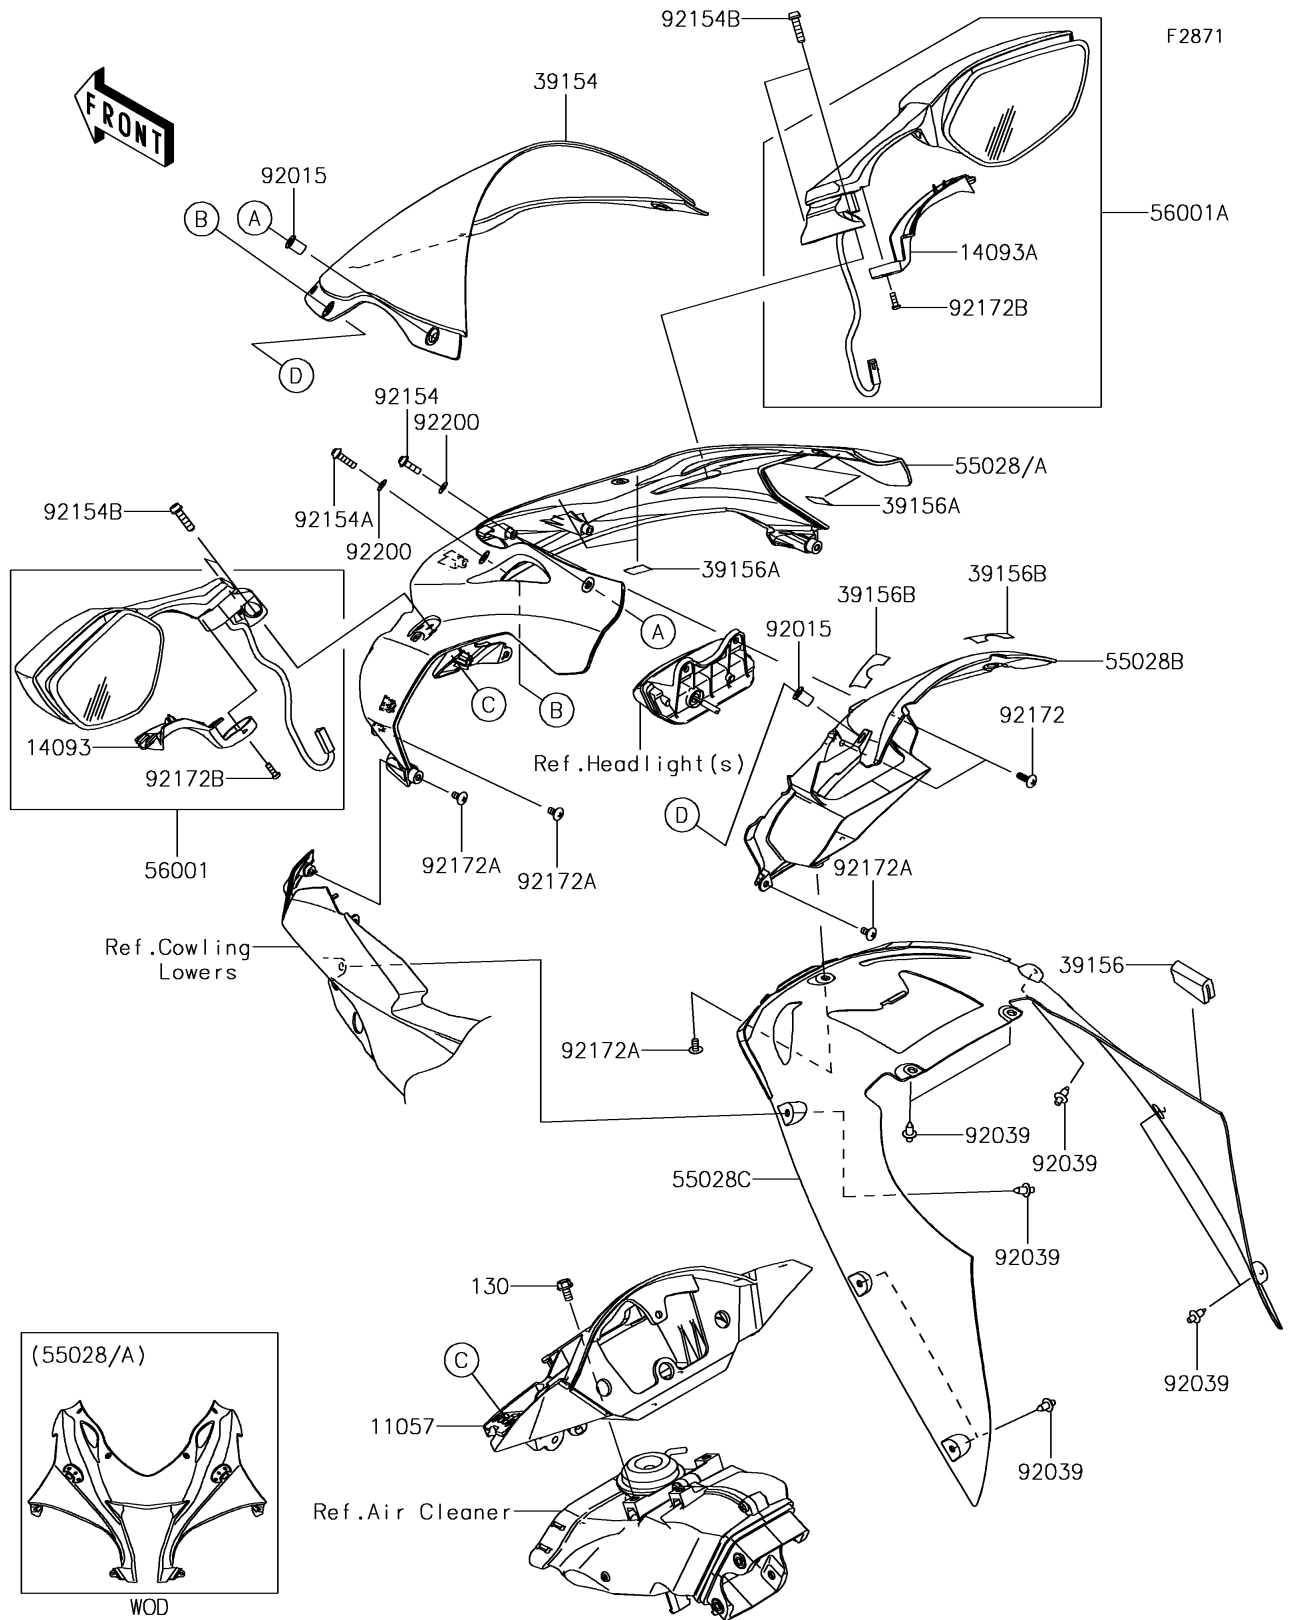

## 2018 PARTS DIAGRAM

Cowling

## 2018 PARTS LIST

### Cowling

ITEM NAME	PART NUMBER	QUANTITY
BRACKET,METER (Ref # 11057)	11057-0072	1
BOLT-FLANGED,6X12 (Ref # 130)	130BA0612	1
COVER,MIRROR,LH (Ref # 14093)	14093-0343	1
COVER,MIRROR,RH (Ref # 14093A)	14093-0344	1
WINDSHIELD (Ref # 39154)	39154-0351	1
PAD (Ref # 39156)	39156-0292	1
PAD,15X20X0.2 (Ref # 39156A)	39156-1784	1
PAD (Ref # 39156B)	39156-2105	1
COWLING,UPP,M.M.F.SILVER (Ref # 55028)	55028-0572-60S	1
COWLING,RAM AIR (Ref # 55028B)	55028-0573	1
COWLING,FR,CNT (Ref # 55028C)	55028-0578	1
MIRROR-ASSY,LH (Ref # 56001)	56001-0322	1
MIRROR-ASSY,RH (Ref # 56001A)	56001-0323	1
NUT,WELL,5MM (Ref # 92015)	92015-1757	1
RIVET (Ref # 92039)	92039-0068	1
BOLT,SOCKET,5X16 (Ref # 92154)	92154-0209	1
BOLT,SOCKET,5X20 (Ref # 92154A)	92154-0210	1
BOLT,SOCKET,6X22,MEC (Ref # 92154B)	92154-2736	1
SCREW,TAPPING,5X16 (Ref # 92172)	92172-0175	1
SCREW,TAPPING,5X10 (Ref # 92172A)	92172-0335	1
SCREW-PAN-CROS,4X10 (Ref # 92172B)	92172-0871	1
WASHER,NYLONE,5.3X11.5X0.5 (Ref # 92200)	92200-0006	1