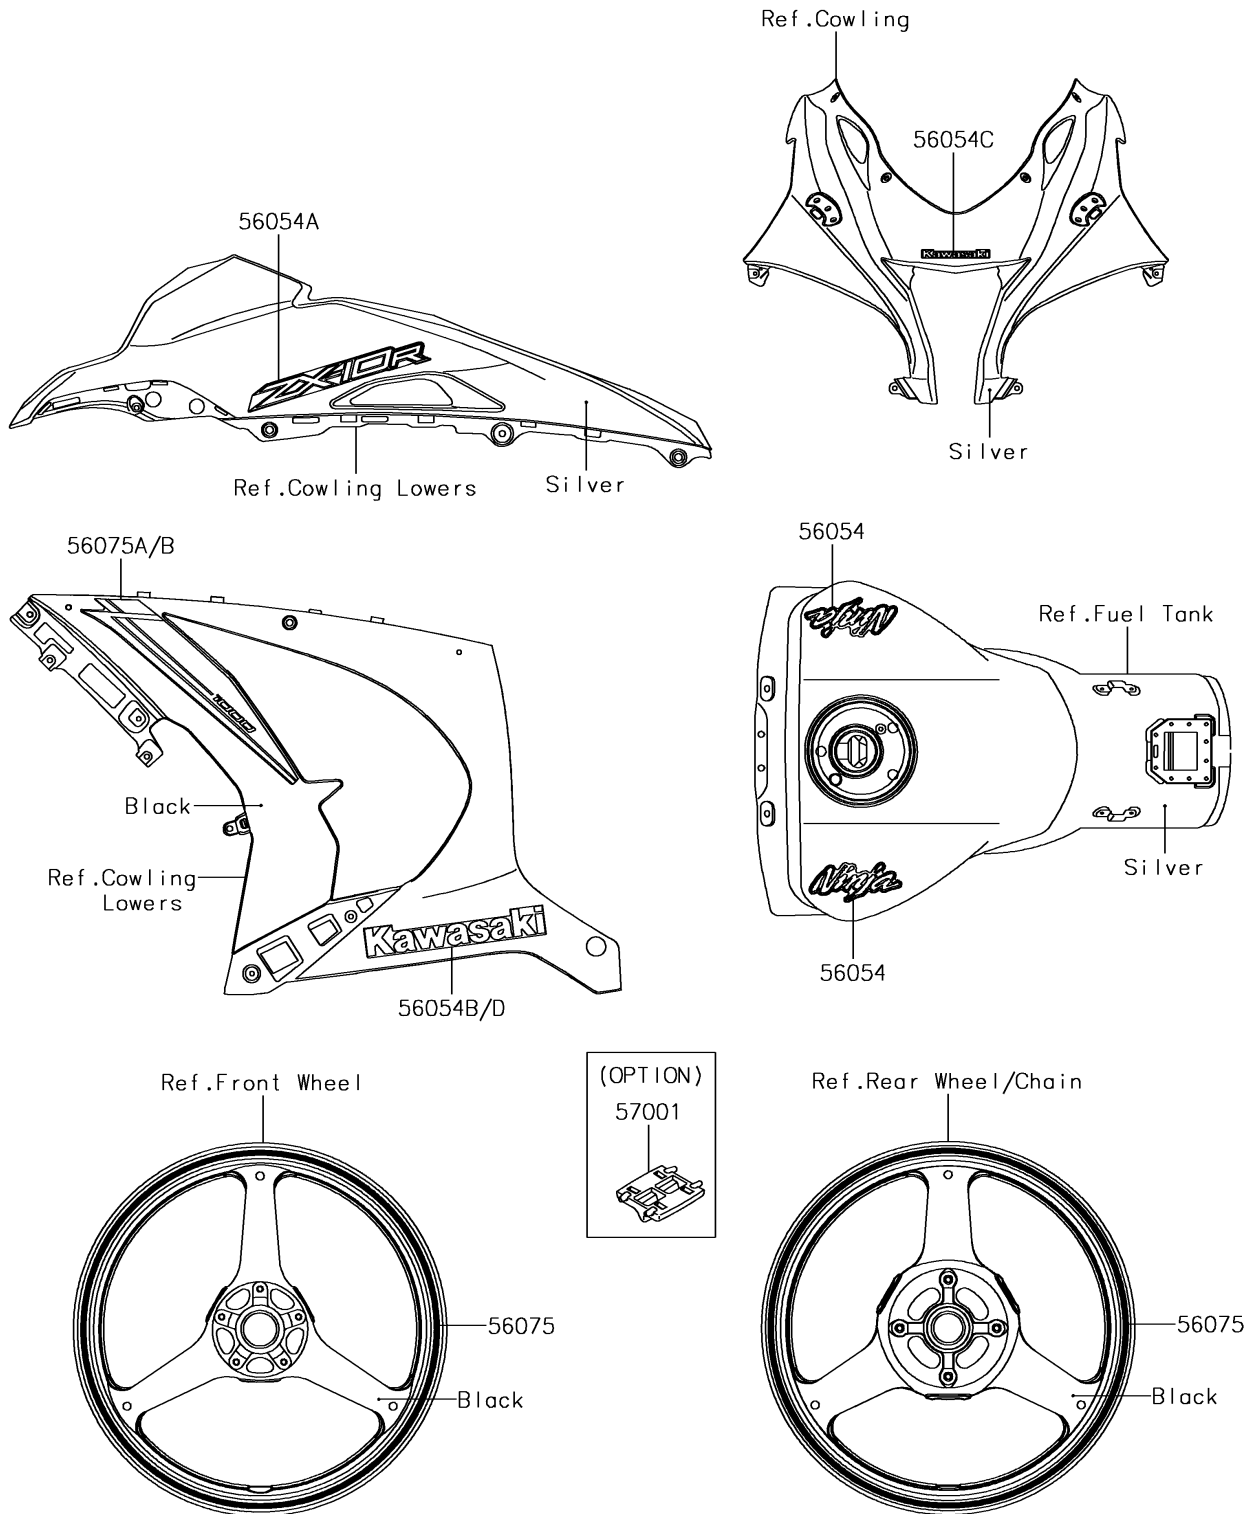

2018 PARTS DIAGRAM

Decals(Silver)(RJF)

F2861

2018 PARTS LIST

Decals(Silver)(RJF)

ITEM NAME	PART NUMBER	QUANTITY
MARK,FUEL TANK,NINJA (Ref # 56054)	56054-2311	1
MARK,UPP COWL.,ZX-10R (Ref # 56054A)	56054-2312	1
MARK,SIDE COWL.,LH,KAWASAKI (Ref # 56054B)	56054-2313	1
MARK,UPP COWL.,CNT,KAWASAKI (Ref # 56054C)	56054-2314	1
MARK,SIDE COWL.,RH,KAWASAKI (Ref # 56054D)	56054-2317	1
PATTERN,WHEEL,GREEN,4X1353 (Ref # 56075)	56075-1055	1
PATTERN,SIDE COWL.,LH (Ref # 56075A)	56075-3861	1
PATTERN,SIDE COWL.,RH (Ref # 56075B)	56075-3862	1
RIM STRIPE APPLICATOR (Ref # 57001)	57001-1752	1