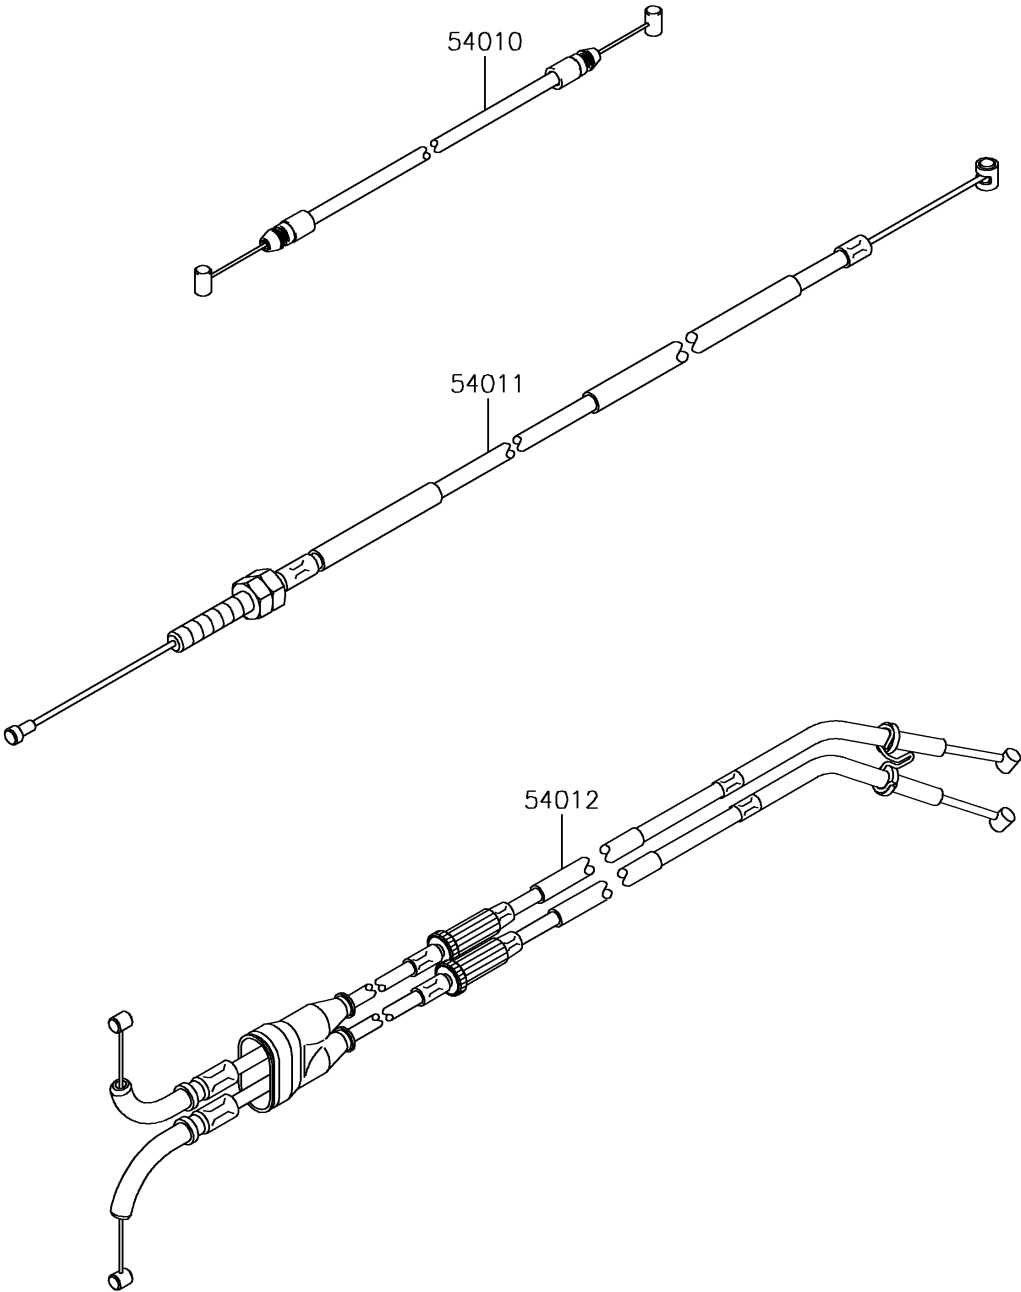

2018 PARTS DIAGRAM

Cables

F2540

2018 PARTS LIST

Cables

ITEM NAME	PART NUMBER	QUANTITY
CABLE,SEAT LOCK (Ref # 54010)	54010-0609	1
CABLE-CLUTCH (Ref # 54011)	54011-0612	1
CABLE-THROTTLE (Ref # 54012)	54012-0631	1