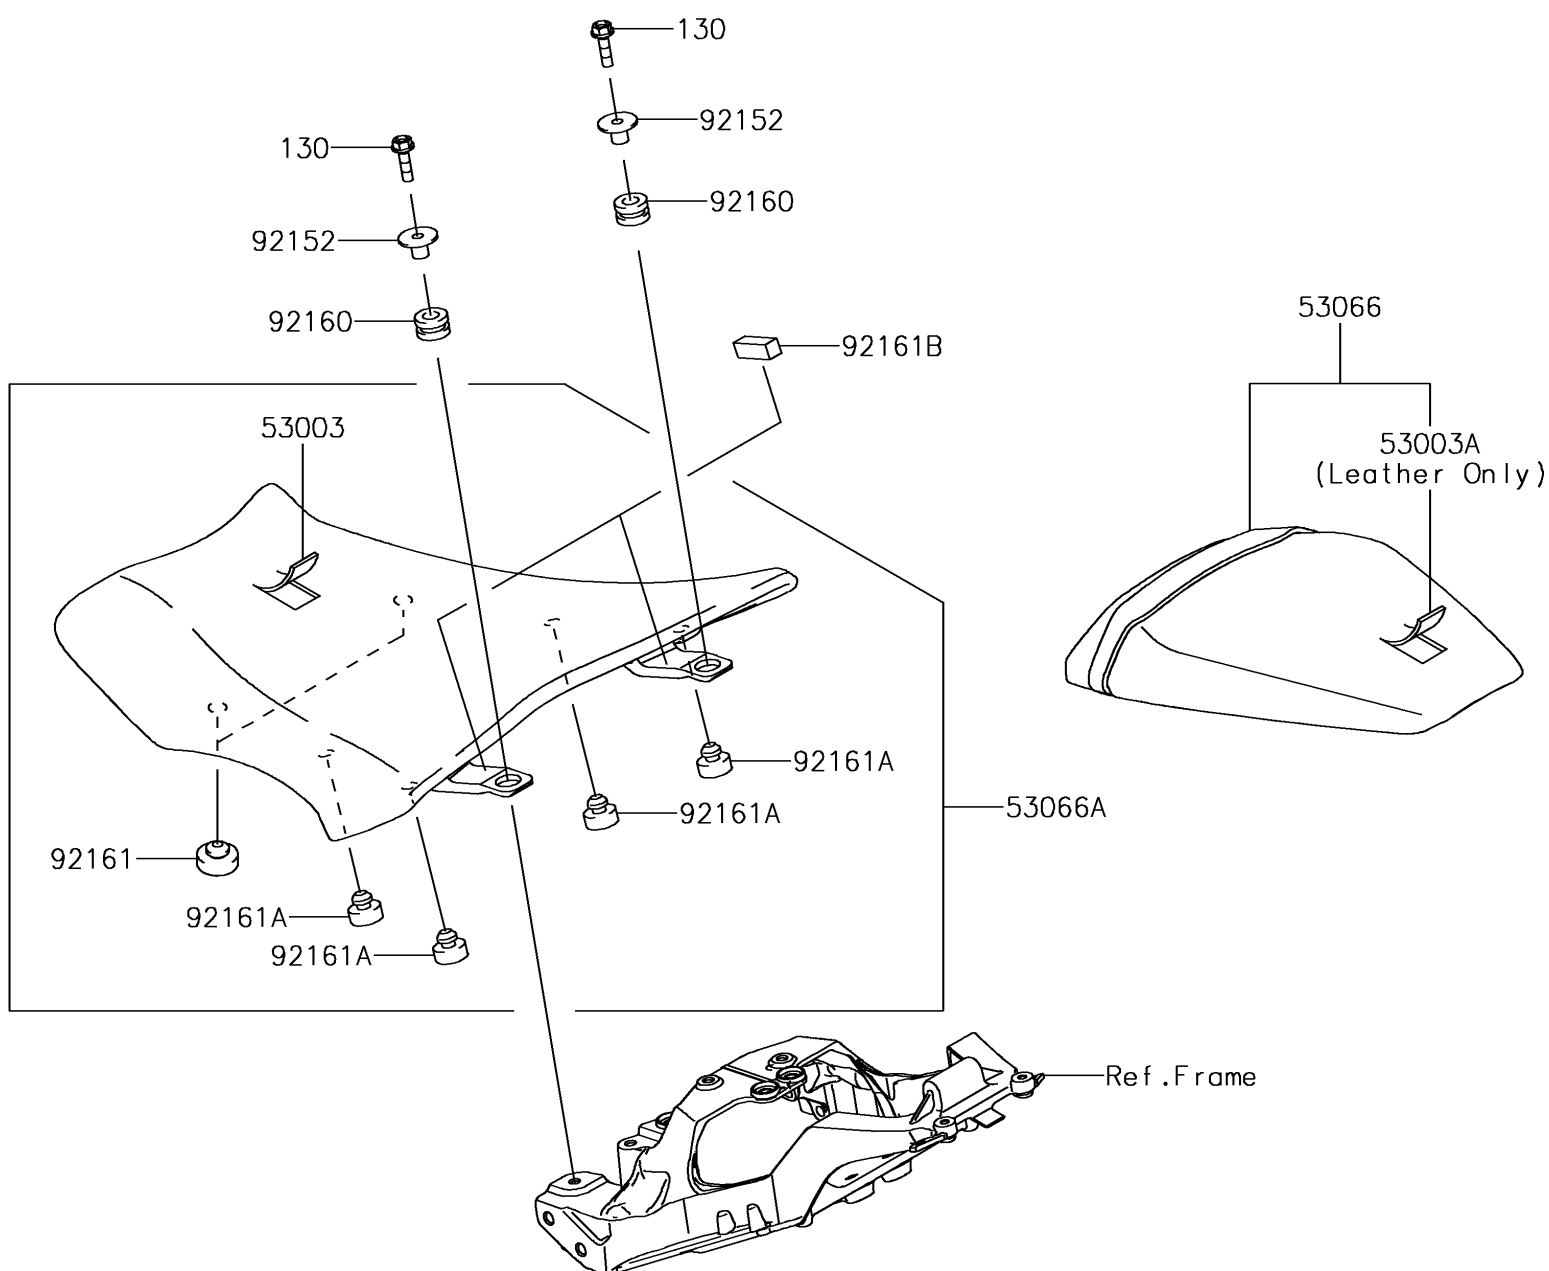

2018 PARTS DIAGRAM

Seat

F2510

2018 PARTS LIST

Seat

ITEM NAME	PART NUMBER	QUANTITY
BOLT-FLANGED,6X22 (Ref # 130)	130BA0622	1
LEATHER,FR SEAT,BLACK (Ref # 53003)	53003-0209-MA	1
LEATHER,RR SEAT,BLACK (Ref # 53003A)	53003-0420-MA	1
SEAT-ASSY,RR,BLACK/BLACK (Ref # 53066)	53066-0506-12Y	1
SEAT-ASSY,FR,BLACK (Ref # 53066A)	53066-0521-MA	1
COLLAR (Ref # 92152)	92152-0365	1
DAMPER,10X20X12 (Ref # 92160)	92160-1167	1
DAMPER,SEAT,10X25X8 (Ref # 92161)	92161-0095	1
DAMPER,8X20X8 (Ref # 92161A)	92161-0223	1
DAMPER,10X30X10 (Ref # 92161B)	92161-1835	1