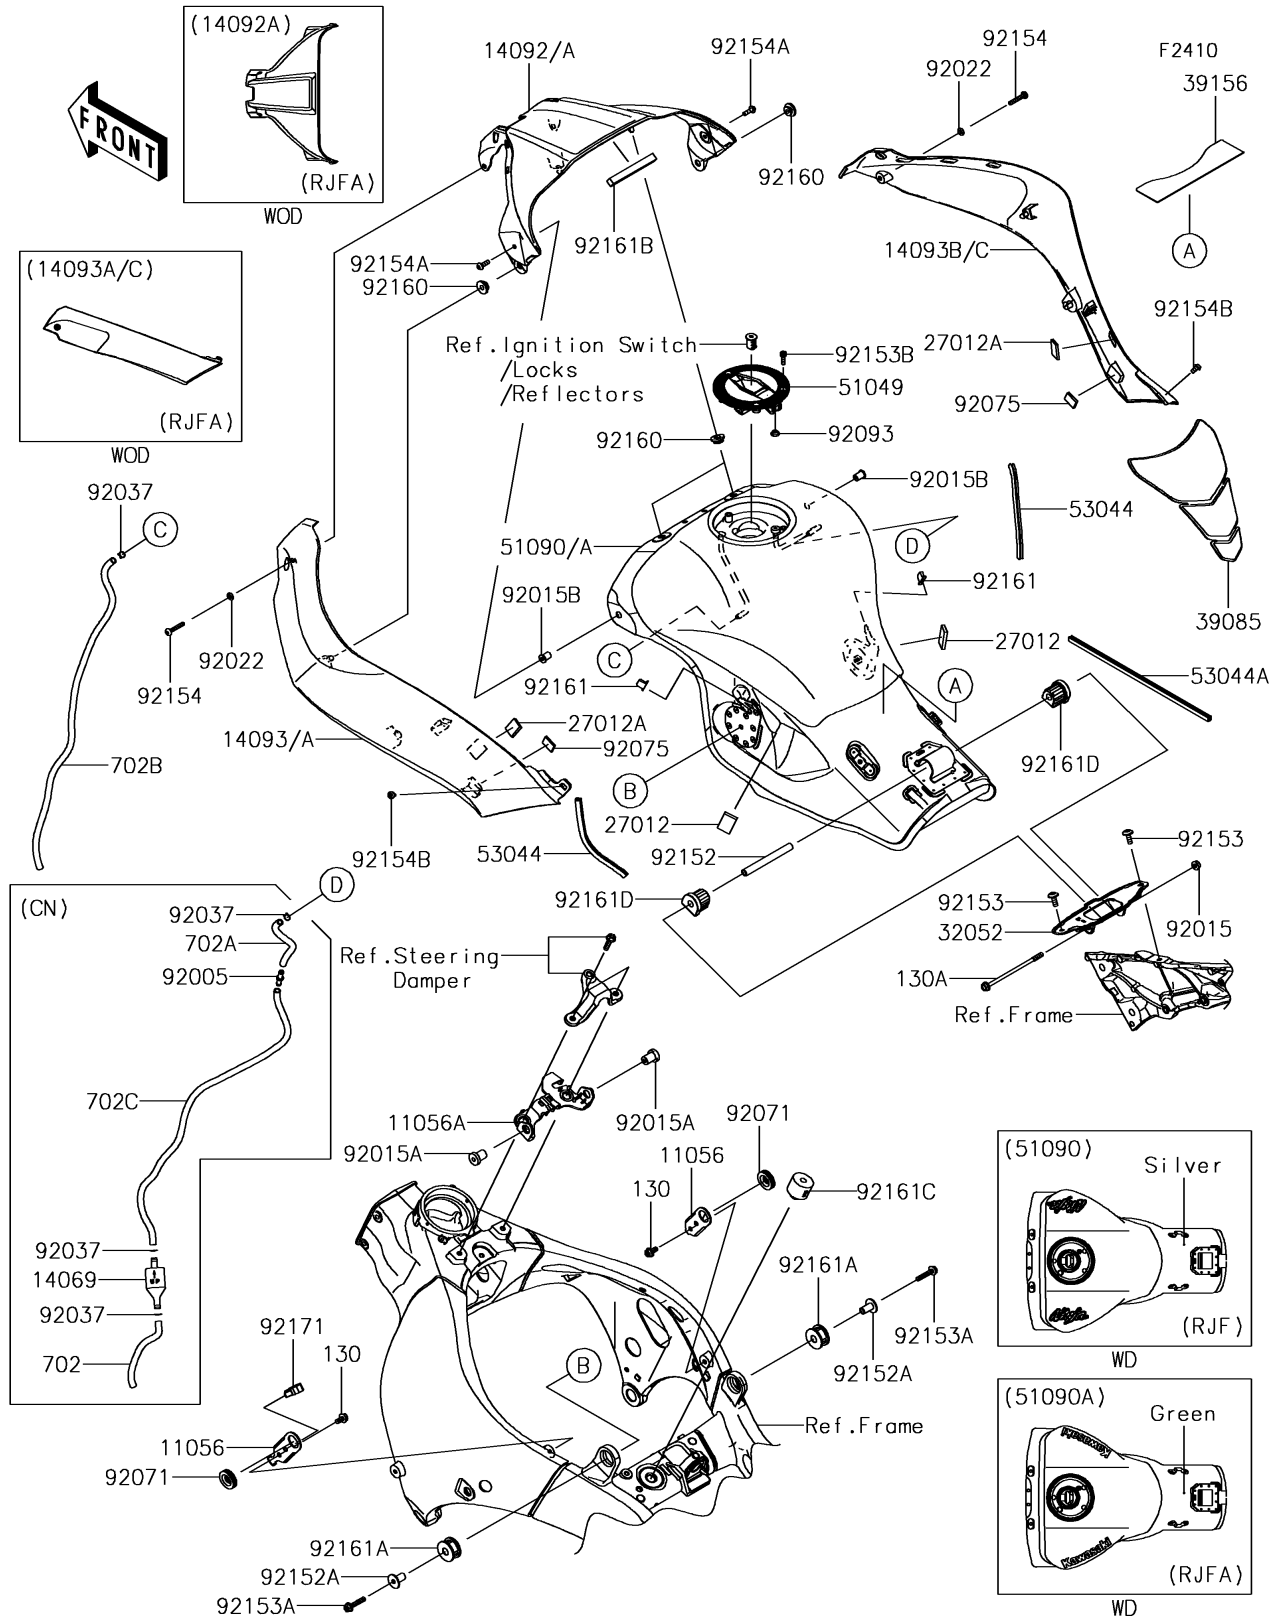

2018 PARTS DIAGRAM

Fuel Tank

2018 PARTS LIST

Fuel Tank

ITEM NAME	PART NUMBER	QUANTITY
BRACKET,TANK COVER,SIDE (Ref # 11056)	11056-0242	1
BRACKET,TANK COVER,FR (Ref # 11056A)	11056-7782	1
BREATHER,TANK (Ref # 14069)	14069-0008	1
COVER,TANK,CNT,M.M.F.SILVER (Ref # 14092)	14092-0786-60S	1
COVER,TANK,LH,M.M.F.SILVER (Ref # 14093)	14093-0680-60S	1
COVER,TANK,RH,M.M.F.SILVER (Ref # 14093B)	14093-0681-60S	1
HOOK (Ref # 27012)	27012-0170	1
HOOK (Ref # 27012A)	27012-0171	1
BRACKET-TANK (Ref # 32052)	32052-0154	1
PAD-TANK (Ref # 39085)	39085-0054	1
PAD,40X180X1.0 (Ref # 39156)	39156-0745	1
CAP-TANK (Ref # 51049)	51049-0721	1
TANK-COMP-FUEL,M.M.F.SILVER (Ref # 51090)	51090-5170-60S	1
TRIM,L=157 (Ref # 53044)	53044-1276	1
TRIM (Ref # 53044A)	53044-1296	1
FITTING (Ref # 92005)	92005-0721	1
NUT,FLANGED,6MM (Ref # 92015)	92015-1367	1
NUT,RUBBER,6MM (Ref # 92015A)	92015-1692	1
NUT,WELL,5MM (Ref # 92015B)	92015-1757	1
WASHER,6.2X11X1.5 (Ref # 92022)	92022-183	1
CLAMP,TUBE (Ref # 92037)	92037-010	2
GROMMET (Ref # 92071)	92071-1043	1
DAMPER,IGNITION (Ref # 92075)	92075-1982	1
SEAL,FUEL TANK CAP (Ref # 92093)	92093-1030	1
COLLAR,6.8X10X60 (Ref # 92152)	92152-1182	1
COLLAR,6.8X10X20.1 (Ref # 92152A)	92152-2200	1
BOLT,SOCKET,6X16 (Ref # 92153)	92153-1526	1
BOLT,FLANGED,6X28 (Ref # 92153A)	92153-1580	1
BOLT,SOCKET,5X16 (Ref # 92153B)	92153-1616	1