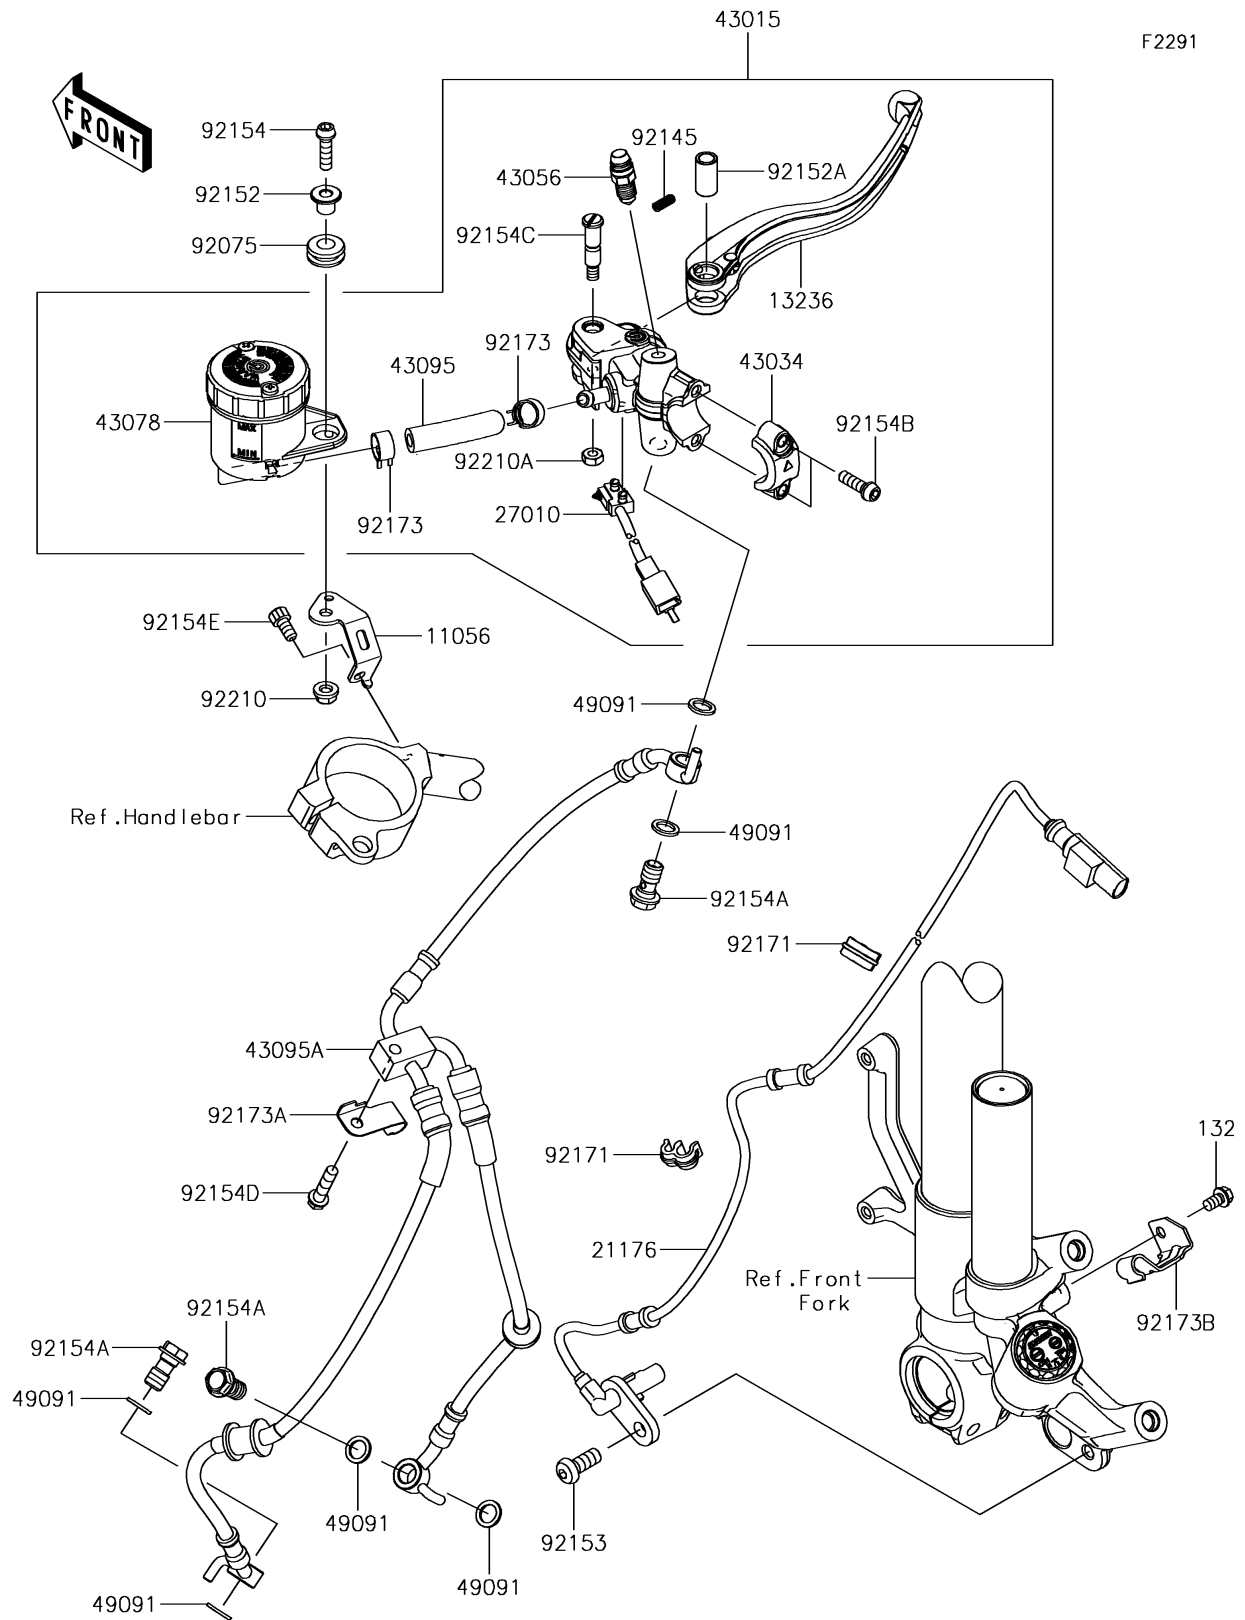

## 2018 PARTS DIAGRAM

Front Master Cylinder

## 2018 PARTS LIST

Front Master Cylinder

ITEM NAME	PART NUMBER	QUANTITY
BRACKET,RESERVOIR TANK (Ref # 11056)	11056-7023	1
BOLT-FLANGED-SMALL,6X10 (Ref # 132)	132BA0610	1
LEVER-COMP,BRAKE (Ref # 13236)	13236-0770	1
SENSOR,FR WHEEL (Ref # 21176)	21176-0813	1
SWITCH,BRAKE (Ref # 27010)	27010-0831	1
CYLINDER-ASSY-MASTER,FR (Ref # 43015)	43015-0668	1
HOLDER-BRAKE (Ref # 43034)	43034-0121	1
BREATHER-BRAKE (Ref # 43056)	43056-0019	1
RESERVOIR (Ref # 43078)	43078-0577	1
HOSE-BRAKE (Ref # 43095)	43095-0908	1
HOSE-BRAKE,M/CYL.-CALIPER (Ref # 43095A)	43095-0922	1
WASHER-SEAL,10.1X14.5X1.5 (Ref # 49091)	49091-0001	1
DAMPER (Ref # 92075)	92075-1028	1
SPRING (Ref # 92145)	92145-1683	1
COLLAR,6X16X10.6 (Ref # 92152)	92152-2110	1
COLLAR,LEVER (Ref # 92152A)	92152-2151	1
BOLT,SOCKET,8X20 (Ref # 92153)	92153-0912	1
BOLT,SOCKET,6X22 (Ref # 92154)	92154-1456	1
BOLT,BANJO,10X19 (Ref # 92154A)	92154-1554	1
BOLT,SOCKET,6X20 (Ref # 92154B)	92154-1644	1
BOLT,LEVER (Ref # 92154C)	92154-1809	1
BOLT,FLANGED-SMALL,6X25 (Ref # 92154D)	92154-1836	1
BOLT,SOCKET,6X12 (Ref # 92154E)	92154-1978	1
CLAMP (Ref # 92171)	92171-0921	1
CLAMP,HOSE (Ref # 92173)	92173-1498	1
CLAMP,UNDER BRACKET (Ref # 92173A)	92173-1507	1
CLAMP,FRONT FORK,LH (Ref # 92173B)	92173-1508	1
NUT,6MM (Ref # 92210)	92210-0991	1
NUT,U (Ref # 92210A)	92210-1424	1