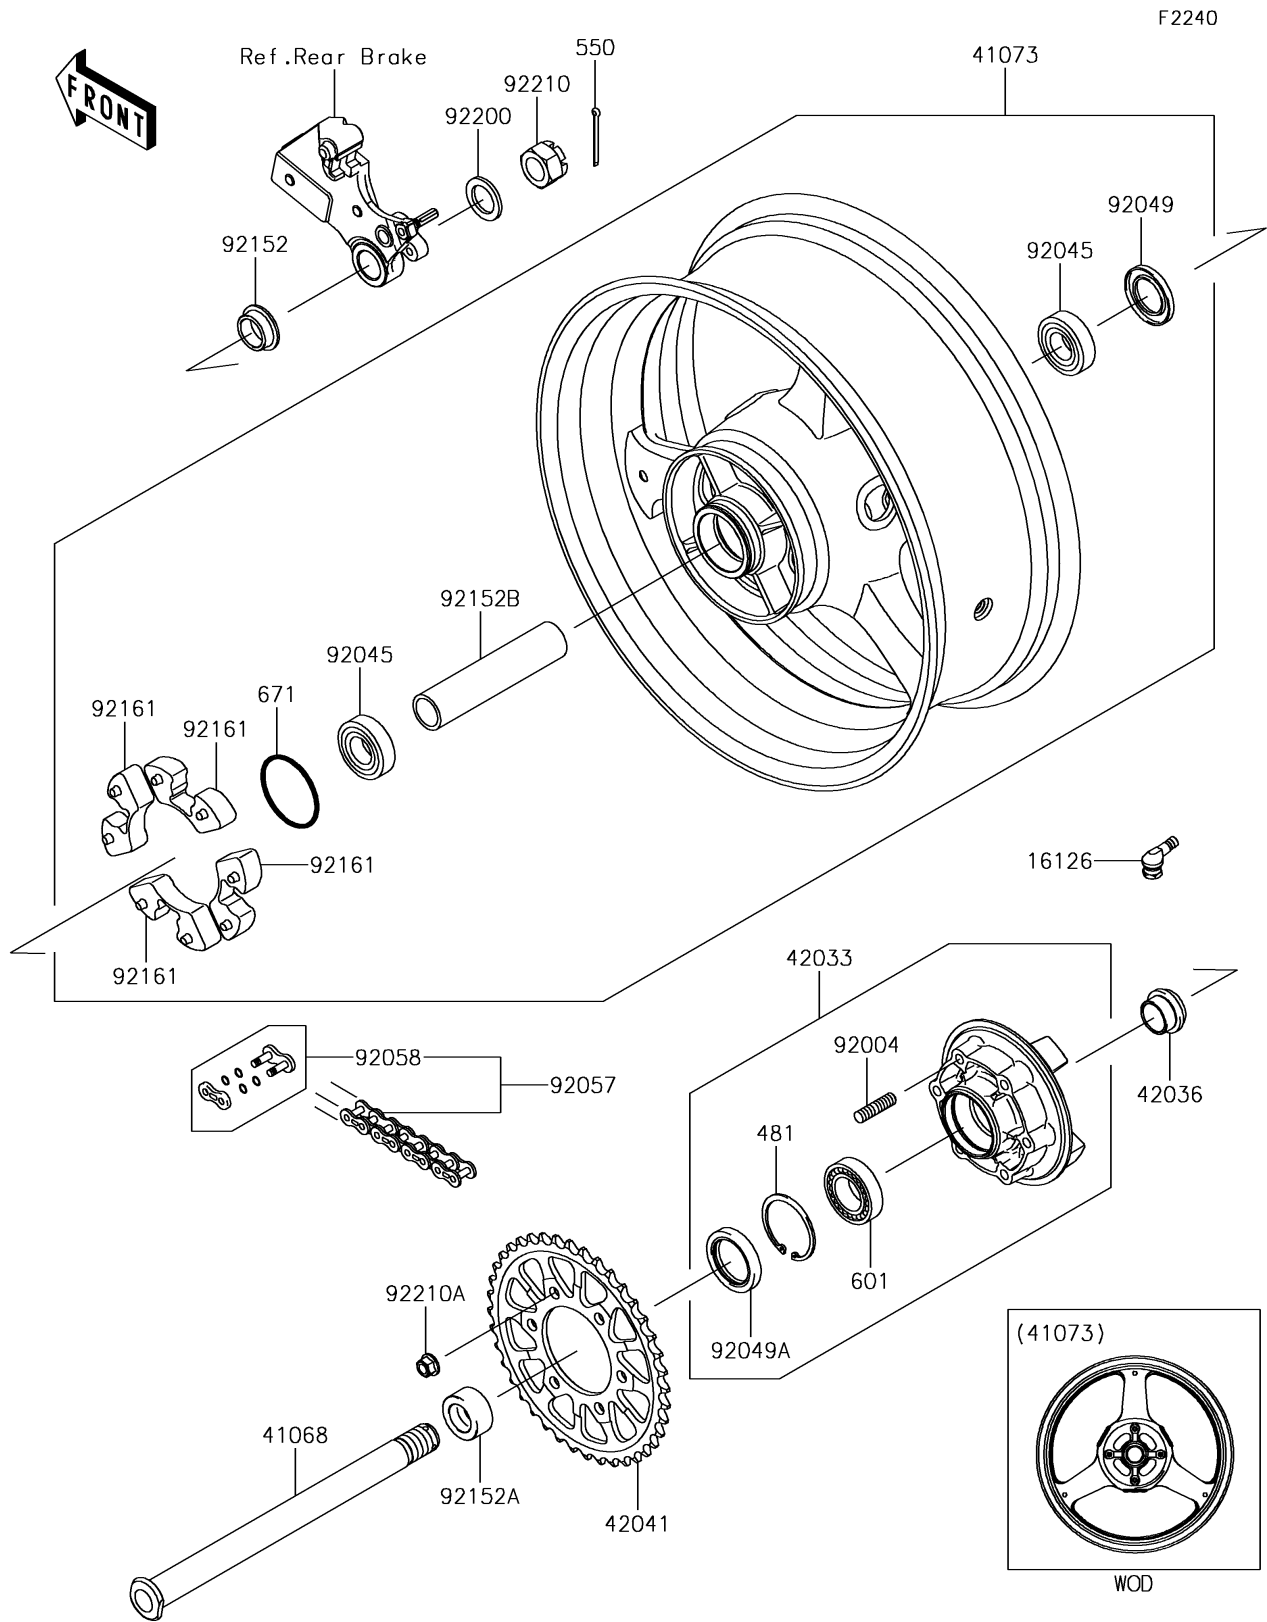

2018 PARTS DIAGRAM

Rear Wheel/Chain

2018 PARTS LIST

Rear Wheel/Chain

ITEM NAME	PART NUMBER	QUANTITY
VALVE (Ref # 16126)	16126-0735	1
AXLE,RR,24X326 (Ref # 41068)	41068-0613	1
WHEEL-ASSY,RR,G.BLACK (Ref # 41073)	41073-0758-18F	1
COUPLING-ASSY,RR HUB (Ref # 42033)	42033-0038	1
SLEEVE,RR HUB,L=22 (Ref # 42036)	42036-1279	1
SPROCKET-HUB,39T (Ref # 42041)	42041-0096	1
CIRCLIP (Ref # 481)	481J5500	1
PIN-COTTER,4.0X45 (Ref # 550)	550AA4045	1
BEARING-BALL,#6006G (Ref # 601)	601B6006G	1
O RING,60MM (Ref # 671)	671B2560	1
STUD,10X19 (Ref # 92004)	92004-0028	1
BEARING-BALL,25X52X15 (Ref # 92045)	92045-0804	1
SEAL-OIL,31X52X5 (Ref # 92049)	92049-0722	1
SEAL-OIL,PJN 40 55 8 (Ref # 92049A)	92049-1376	1
CHAIN,DRIVE,EK525RMX3/3D,114L (Ref # 92057)	92057-0672	1
JOINT-CHAIN (Ref # 92058)	92058-0041	1
COLLAR,25X32X13 (Ref # 92152)	92152-0289	1
COLLAR,25X40X18.7 (Ref # 92152A)	92152-0867	1
COLLAR (Ref # 92152B)	92152-0868	1
DAMPER,SHOCK,RR HUB (Ref # 92161)	92161-0342	1
WASHER,25.5X38X3.2 (Ref # 92200)	92200-0278	1
NUT,CASTLE,24MM (Ref # 92210)	92210-0280	1
NUT,LOCK,FLANGED,10MM (Ref # 92210A)	92210-1139	1