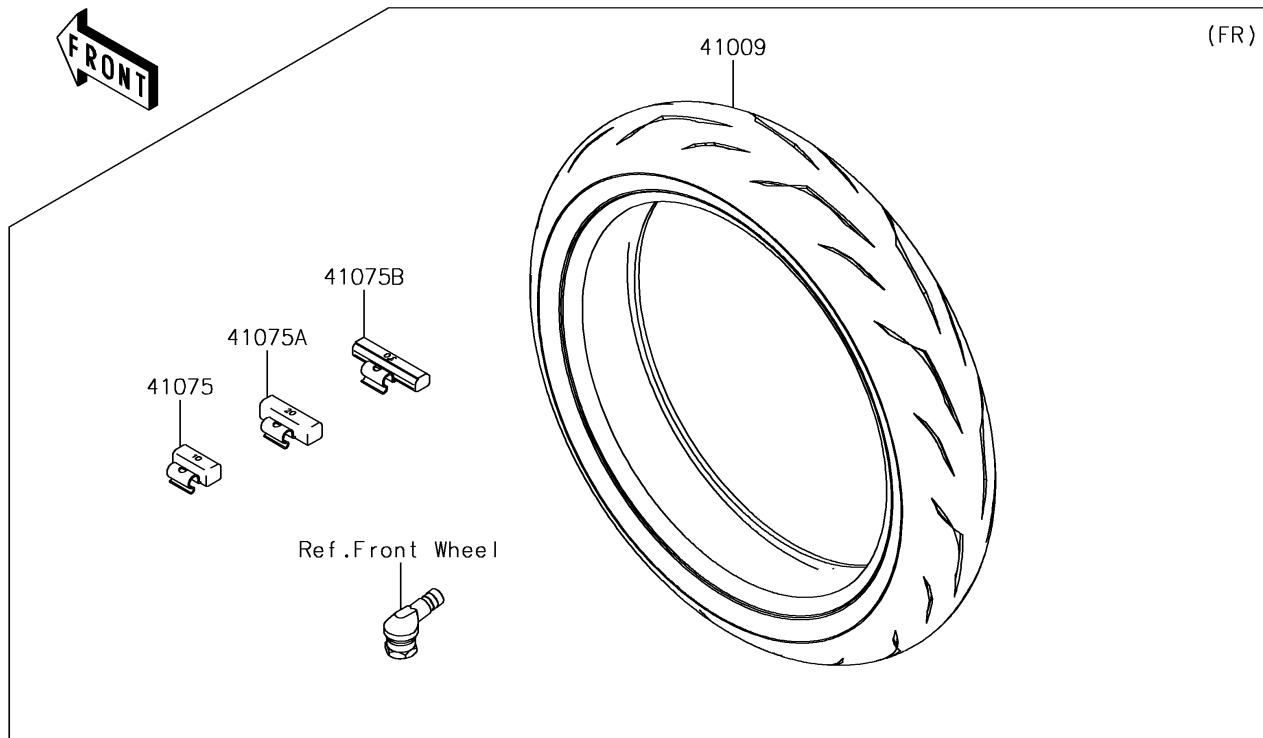

2018 PARTS DIAGRAM

Tires

F2210

2018 PARTS LIST

Tires

ITEM NAME	PART NUMBER	QUANTITY
TIRE,FR,120/70ZR17(58W),RS10F (Ref # 41009)	41009-0726	1
TIRE,RR,190/55ZR17(75W),RS10 (Ref # 41009A)	41009-0727	1
BALANCER-WHEEL,10G,SILVER (Ref # 41075)	41075-0007	1
BALANCER-WHEEL,20G,SILVER (Ref # 41075A)	41075-0008	1
BALANCER-WHEEL,30G,SILVER (Ref # 41075B)	41075-0009	1