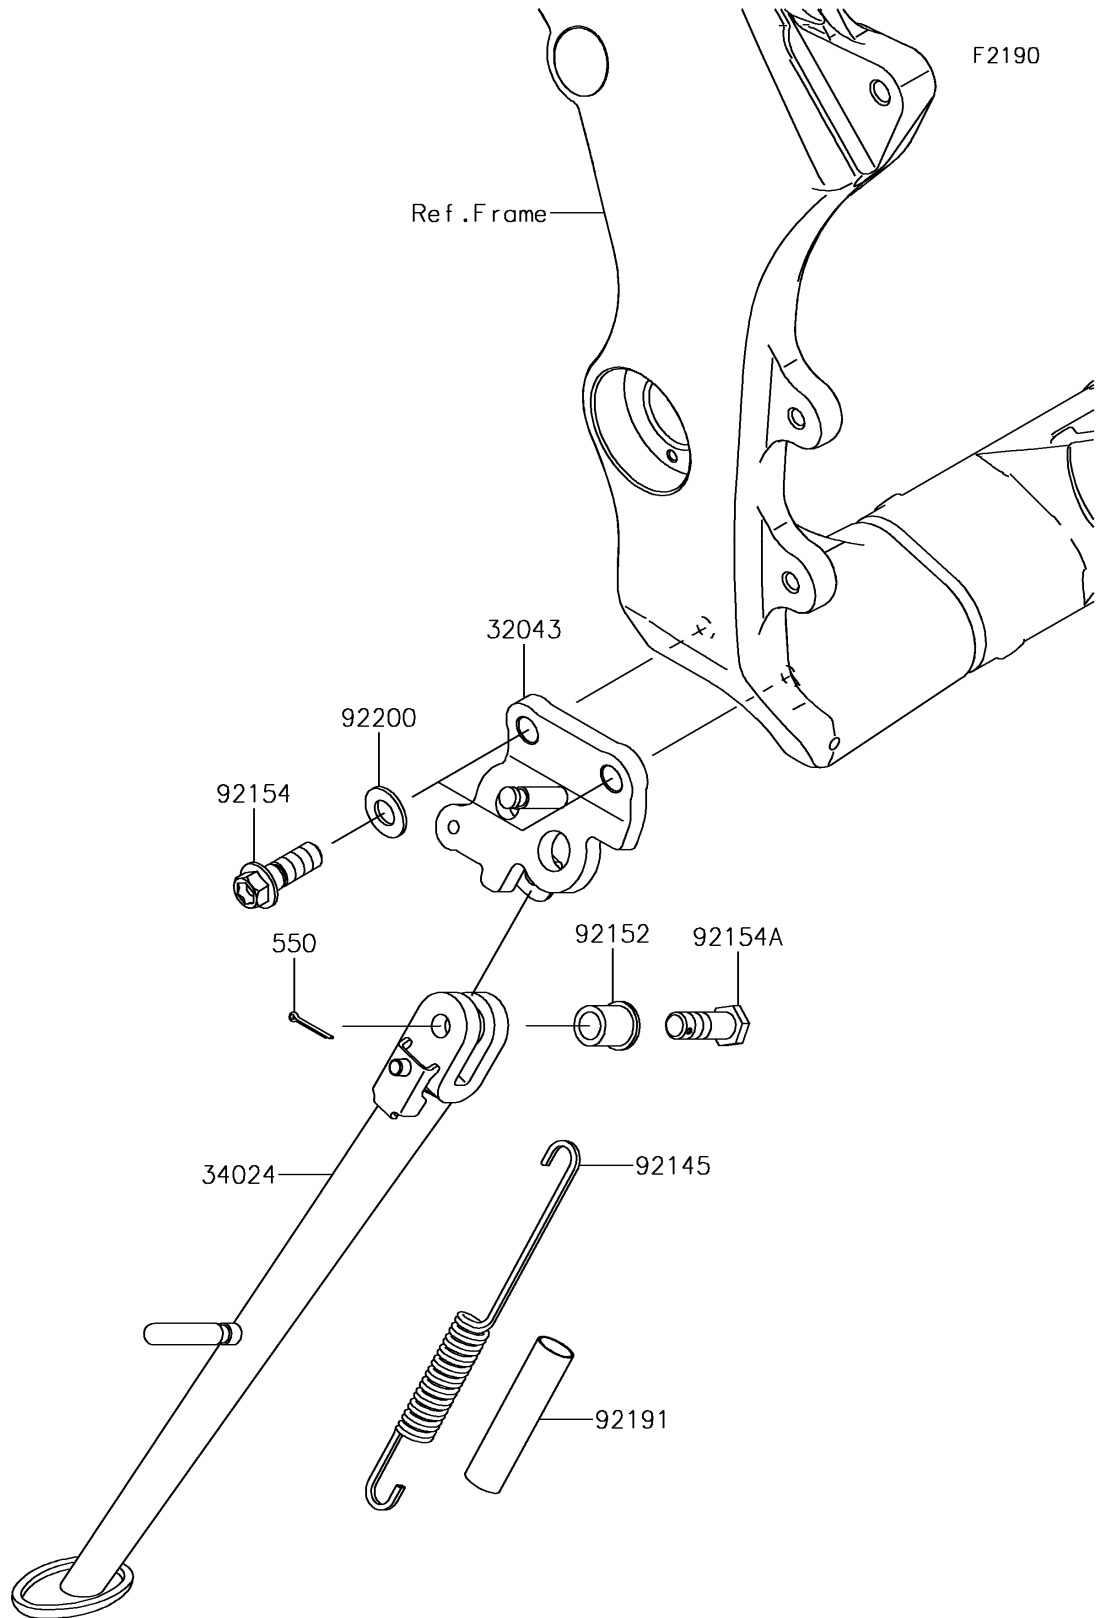

2018 PARTS DIAGRAM

Stand(s)

2018 PARTS LIST

Stand(s)

ITEM NAME	PART NUMBER	QUANTITY
BRACKET-STAND,F.S.BLACK (Ref # 32043)	32043-0604-18R	1
STAND-SIDE,F.S.BLACK (Ref # 34024)	34024-0137-18R	1
PIN-COTTER,2.0X15 (Ref # 550)	550AA2015	1
SPRING,SIDE STAND (Ref # 92145)	92145-1731	1
COLLAR,10.2X15X18.1 (Ref # 92152)	92152-2171	1
BOLT,FLANGED,10X28 (Ref # 92154)	92154-1963	1
BOLT,10X30 (Ref # 92154A)	92154-2088	1
TUBE,13X16X60 (Ref # 92191)	92191-1001	1
WASHER,10.2X20X1.6 (Ref # 92200)	92200-0328	1