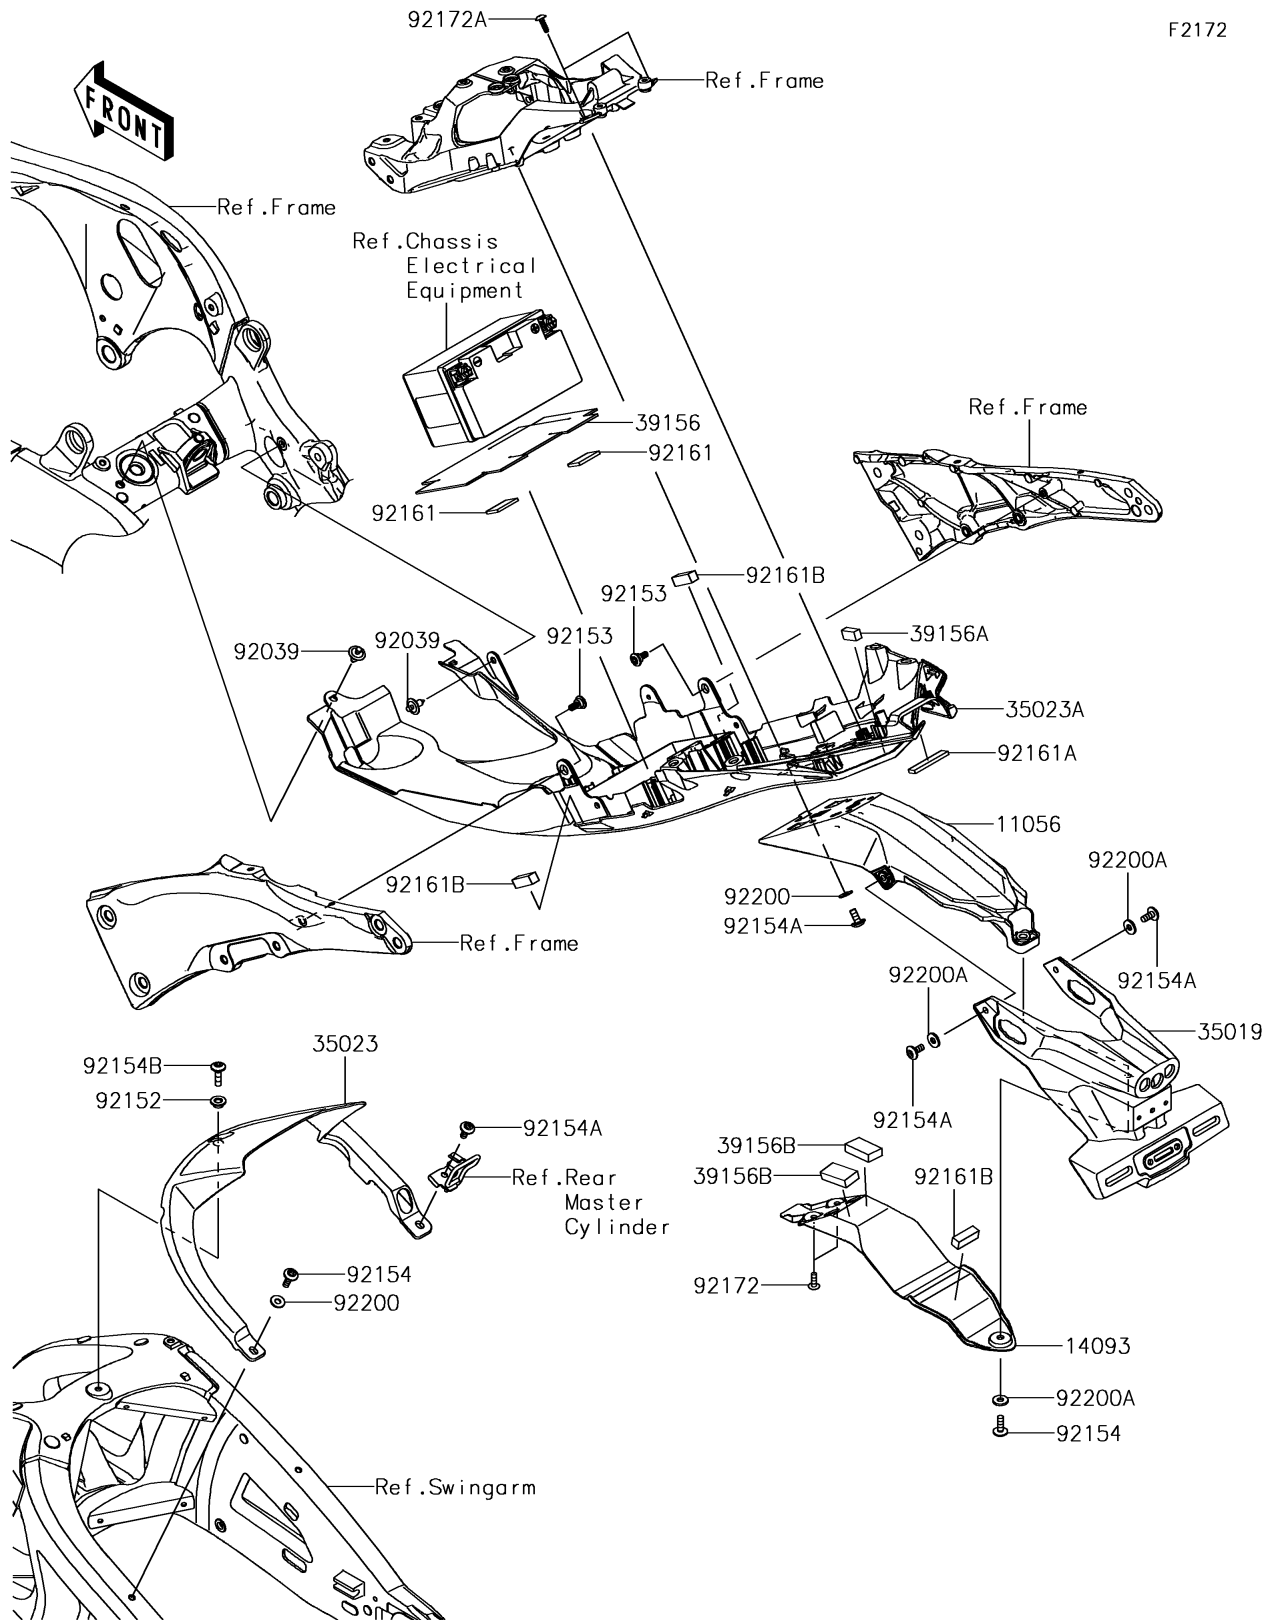

2018 PARTS DIAGRAM

Rear Fender(s)

F2172

2018 PARTS LIST

Rear Fender(s)

ITEM NAME	PART NUMBER	QUANTITY
BRACKET,FLAP (Ref # 11056)	11056-7677	1
COVER,FLAP (Ref # 14093)	14093-0336	1
FLAP (Ref # 35019)	35019-0616	1
FENDER-REAR,INNER (Ref # 35023)	35023-0188	1
FENDER-REAR (Ref # 35023A)	35023-0411	1
PAD,REAR FENDER (Ref # 39156)	39156-0754	1
PAD,20X8X10 (Ref # 39156A)	39156-1968	1
PAD,36X20X9 (Ref # 39156B)	39156-1986	1
RIVET (Ref # 92039)	92039-1289	1
COLLAR,6.5X10X6.2 (Ref # 92152)	92152-2152	1
BOLT,SOCKET,6MM (Ref # 92153)	92153-1956	1
BOLT,SOCKET,6X18 (Ref # 92154)	92154-1694	1
BOLT,SOCKET,6X14 (Ref # 92154A)	92154-1807	1
BOLT,SOCKET,6X22 (Ref # 92154B)	92154-1810	1
DAMPER,20X30X3 (Ref # 92161)	92161-0958	1
DAMPER,10X50X4 (Ref # 92161A)	92161-1834	1
DAMPER,10X30X10 (Ref # 92161B)	92161-1835	1
SCREW,TAPPING,5X16 (Ref # 92172)	92172-0175	1
SCREW,TAPPING,5X16 (Ref # 92172A)	92172-0238	1
WASHER,6.2X15X1.2 (Ref # 92200)	92200-1762	1
WASHER,6.5X16X2 (Ref # 92200A)	92200-1834	1