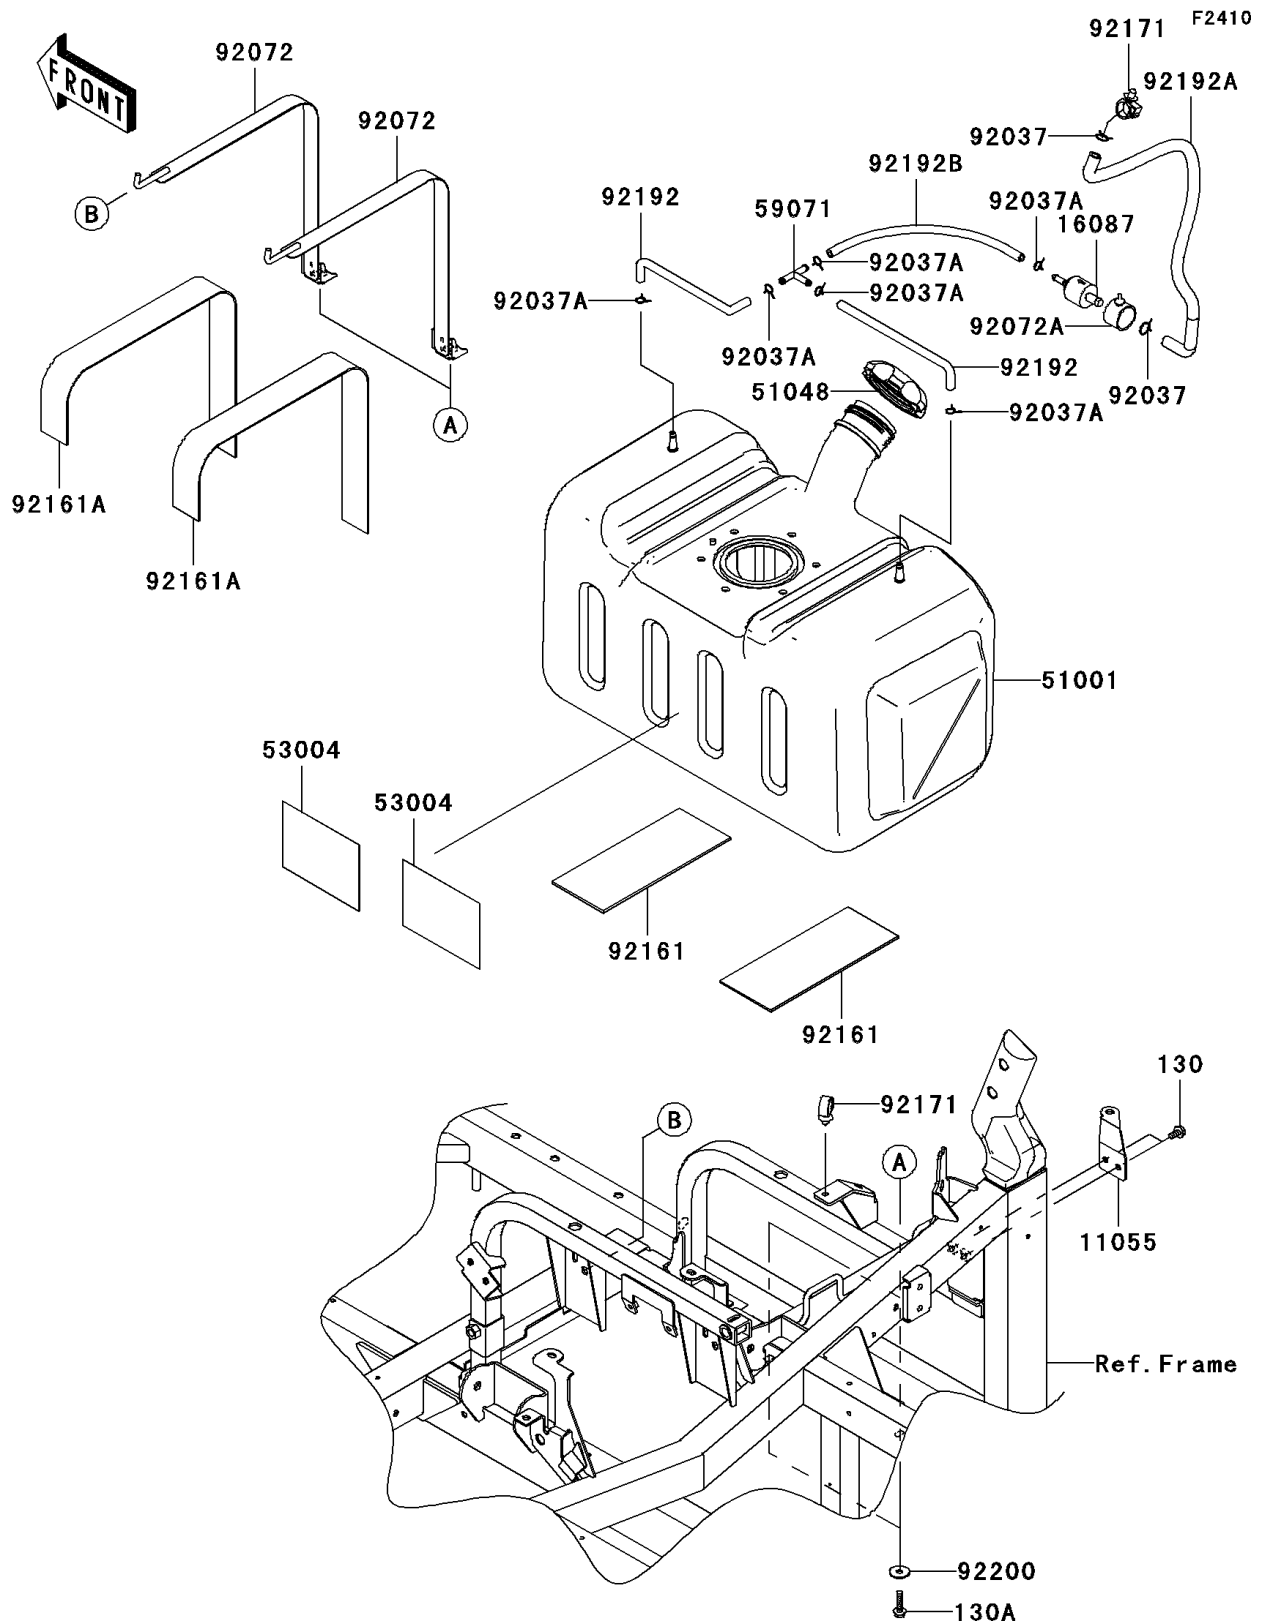

## 2010 Teryx® 750 FI 4x4 SGE PARTS DIAGRAM

Fuel Tank

## 2010 Teryx® 750 FI 4x4 SGE PARTS LIST

Fuel Tank

ITEM NAME	PART NUMBER	QUANTITY
BOLT-FLANGED,6X12 (Ref # 130)	130BA0612	1
BOLT-FLANGED,6X25 (Ref # 130A)	130BA0625	1
BRACKET,BREATHER TUBE (Ref # 11055)	11055-1554	1
VALVE-CHECK (Ref # 16087)	16087-0002	1
TANK-COMP-FUEL (Ref # 51001)	51001-0291	1
CAP-ASSY-TANK,FUEL (Ref # 51048)	51048-0028	1
MAT,FUEL TANK (Ref # 53004)	53004-0050	1
JOINT (Ref # 59071)	59071-3705	1
CLAMP,HOSE CLIP (Ref # 92037)	92037-1181	1
CLAMP,TUBE (Ref # 92037A)	92037-1461	1
BAND,FUEL TANK (Ref # 92072)	92072-0132	1
BAND (Ref # 92072A)	92072-1438	1
DAMPER (Ref # 92161)	92161-0743	1
DAMPER,FUEL TANK (Ref # 92161A)	92161-0794	1
CLAMP (Ref # 92171)	92171-0453	1
TUBE,BREATHER (Ref # 92192)	92192-0773	1
TUBE,BREATHER (Ref # 92192A)	92192-0775	1
TUBE,BREATHER (Ref # 92192B)	92192-0814	1
WASHER,6.5X22X1.6 (Ref # 92200)	92200-1087	1