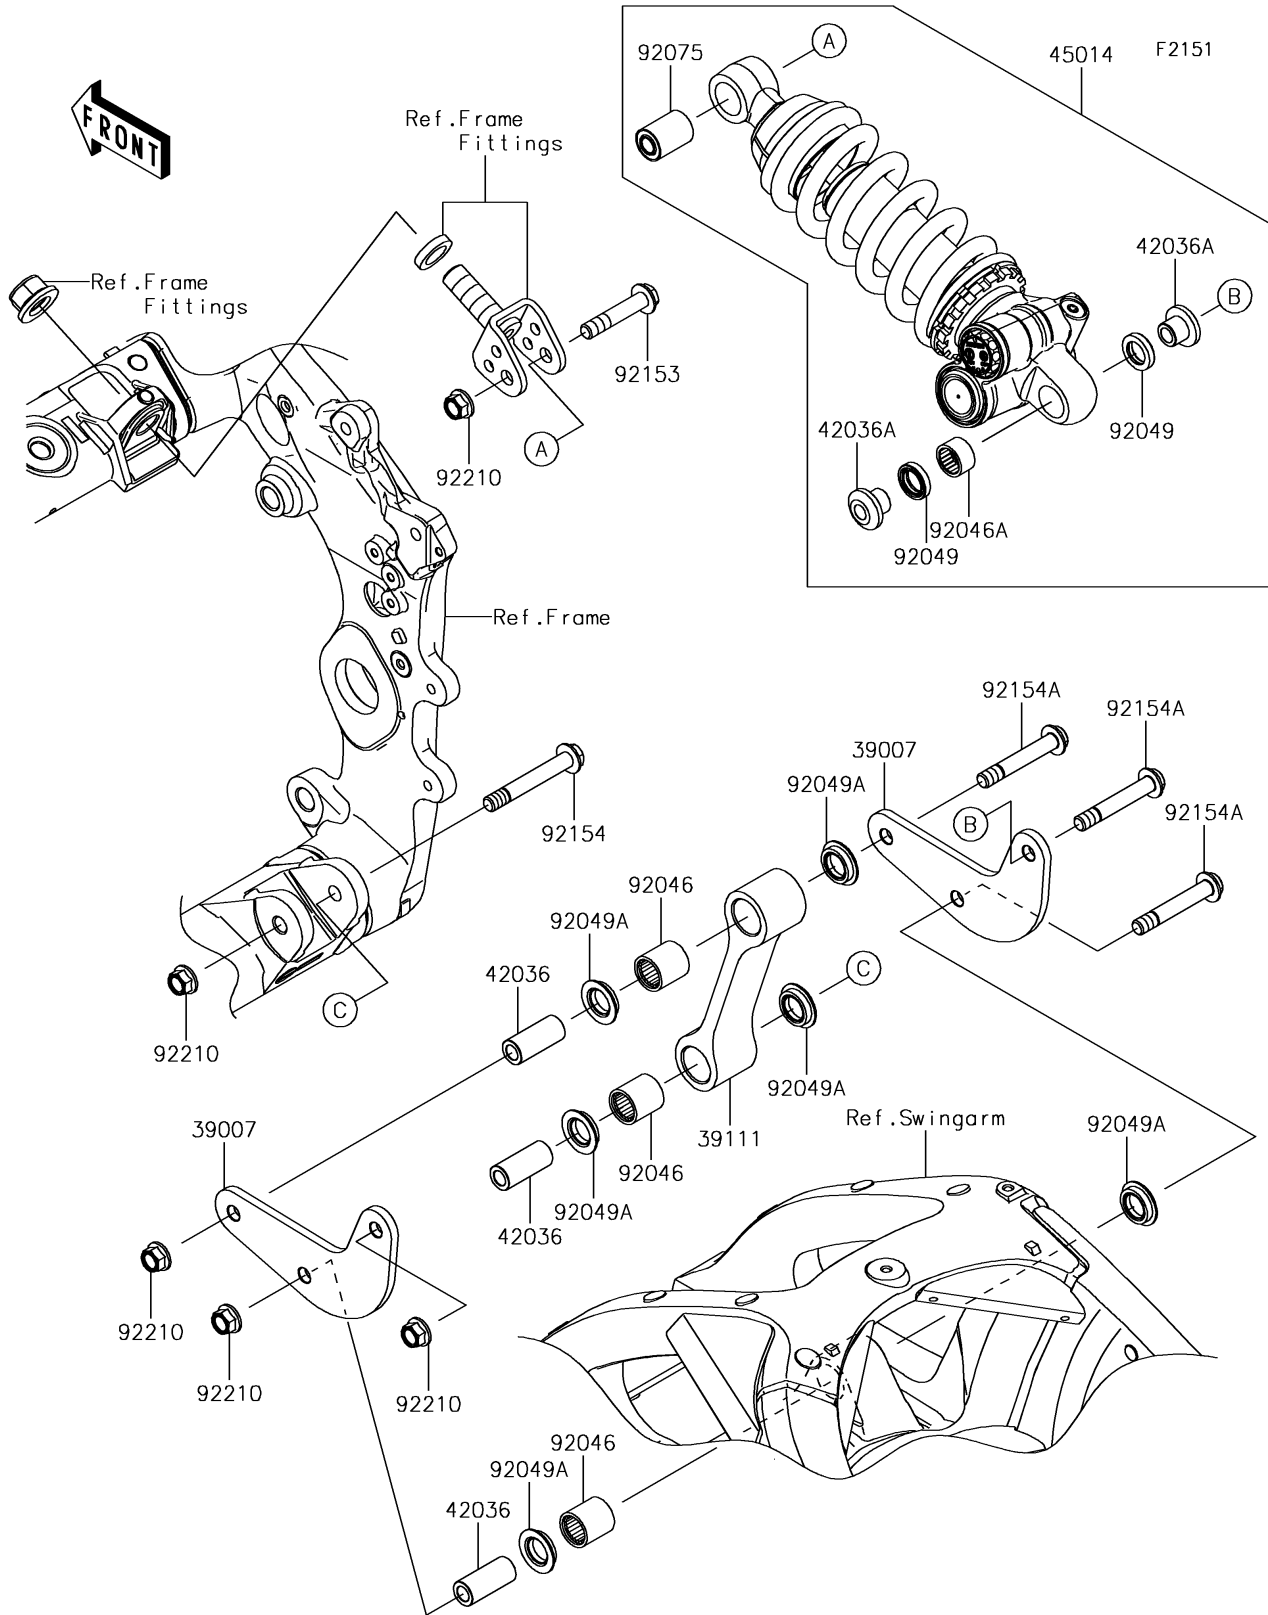

2018 PARTS DIAGRAM

Suspension/Shock Absorber

2018 PARTS LIST

Suspension/Shock Absorber

ITEM NAME	PART NUMBER	QUANTITY
ARM-SUSP (Ref # 39007)	39007-0395	1
ROD-TIE,SUSPENSION (Ref # 39111)	39111-0337	1
SLEEVE,10.1X17X39 (Ref # 42036)	42036-0075	1
SLEEVE (Ref # 42036A)	42036-0789	1
SHOCKABSORBER,GREEN/GRAY (Ref # 45014)	45014-0515-52J	1
BEARING-NEEDLE,SFYZM172425 (Ref # 92046)	92046-1273	1
BEARING-NEEDLE,7E-HVS16X22X12 (Ref # 92046A)	92046-1301	1
SEAL-OIL (Ref # 92049)	92049-0792	1
SEAL-OIL,MHA17245.7F (Ref # 92049A)	92049-1223	1
DAMPER,SHOCKABSORBER (Ref # 92075)	92075-1426	1
BOLT,FLANGED,10X51 (Ref # 92153)	92153-1545	1
BOLT,FLANGED,10X71 (Ref # 92154)	92154-0384	1
BOLT,FLANGED,10X63 (Ref # 92154A)	92154-0398	1
NUT,LOCK,FLANGED,10MM (Ref # 92210)	92210-1139	1