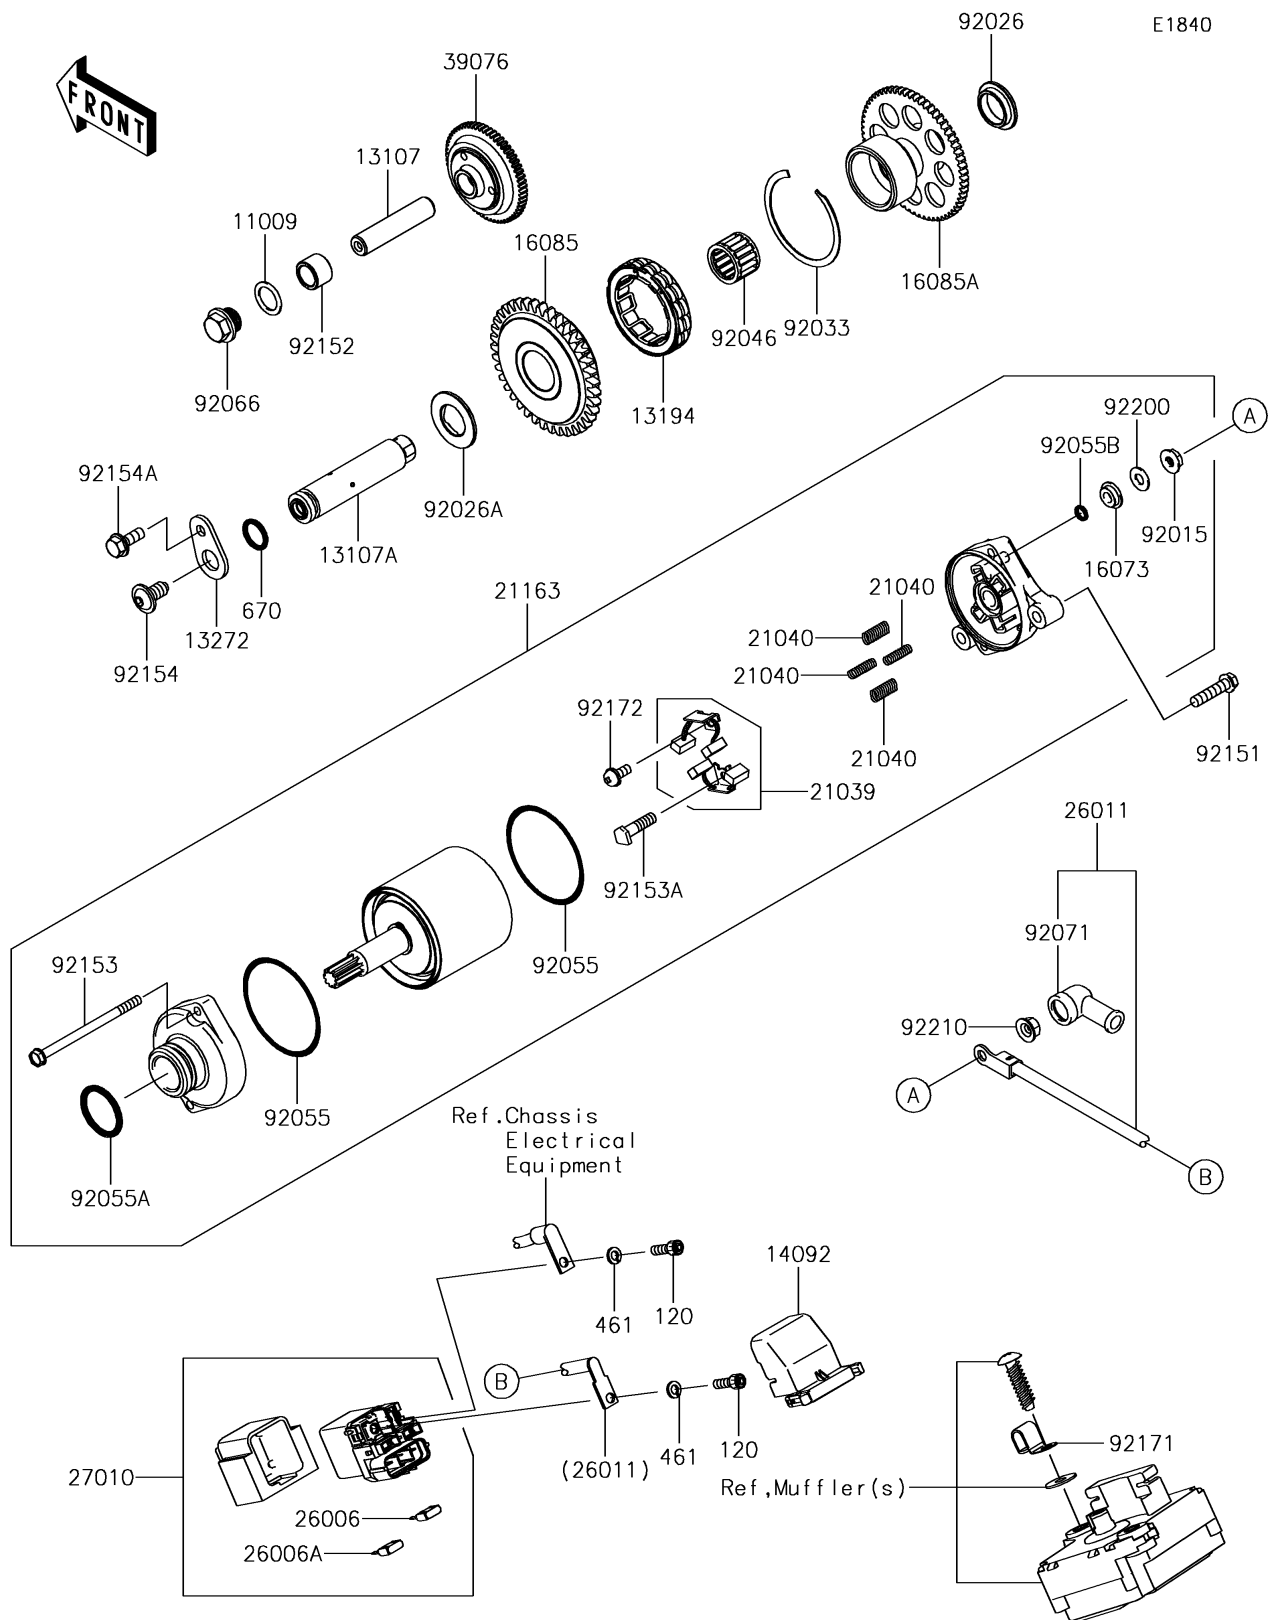

2018 PARTS DIAGRAM

Starter Motor

2018 PARTS LIST

Starter Motor

ITEM NAME	PART NUMBER	QUANTITY
GASKET,14.3X20X1 (Ref # 11009)	11009-1238	1
BOLT-SOCKET,5X10 (Ref # 120)	120CB0510	1
SHAFT (Ref # 13107)	13107-0231	1
SHAFT,ONEWAY CLUTCH (Ref # 13107A)	13107-0837	1
CLUTCH-ONEWAY (Ref # 13194)	13194-0553	1
PLATE (Ref # 13272)	13272-1998	1
COVER (Ref # 14092)	14092-0109	1
INSULATOR (Ref # 16073)	16073-0053	1
GEAR,39T (Ref # 16085)	16085-0650	1
GEAR,62T (Ref # 16085A)	16085-0651	1
BRUSH,CARBON (Ref # 21039)	21039-0004	1
SPRING-BRUSH (Ref # 21040)	21040-0003	1
STARTER-ELECTRIC (Ref # 21163)	21163-0064	1
FUSE,MINI BLADE,15A,BLUE (Ref # 26006)	26006-0001	1
FUSE,MINI BLADE,30A,GREEN (Ref # 26006A)	26006-1080	1
WIRE-LEAD (Ref # 26011)	26011-0308	1
SWITCH (Ref # 27010)	27010-0773	1
LIMITER (Ref # 39076)	39076-0554	1
WASHER-SPRING,5MM (Ref # 461)	461DB0500	1
O RING,14MM (Ref # 670)	670D2014	1
NUT,STARTER MOTOR (Ref # 92015)	92015-1476	1
SPACER,RH (Ref # 92026)	92026-0157	1
SPACER,LH (Ref # 92026A)	92026-0158	1
RING-SNAP (Ref # 92033)	92033-3731	1
BEARING-NEEDLE,18X24X17 (Ref # 92046)	92046-0624	1
RING-O (Ref # 92055)	92055-0136	1
RING-O (Ref # 92055A)	92055-1276	1
RING-O,4.5X2.0 (Ref # 92055B)	92055-1370	1
PLUG,14X8 (Ref # 92066)	92066-0837	1

2018 PARTS LIST

Starter Motor

ITEM NAME	PART NUMBER	QUANTITY
GROMMET (Ref # 92071)	92071-0024	1
BOLT,FLANGED-SMALL,6X25 (Ref # 92151)	92151-1930	1
COLLAR,12.2X17X12 (Ref # 92152)	92152-0870	1
BOLT (Ref # 92153)	92153-1850	1
BOLT (Ref # 92153A)	92153-1866	1
BOLT,SOCKET,8X16 (Ref # 92154)	92154-0397	1
BOLT,FLANGED,6X16 (Ref # 92154A)	92154-1851	1
CLAMP (Ref # 92171)	92171-0534	1
SCREW (Ref # 92172)	92172-0334	1
WASHER (Ref # 92200)	92200-0386	1
NUT,6MM (Ref # 92210)	92210-0188	1