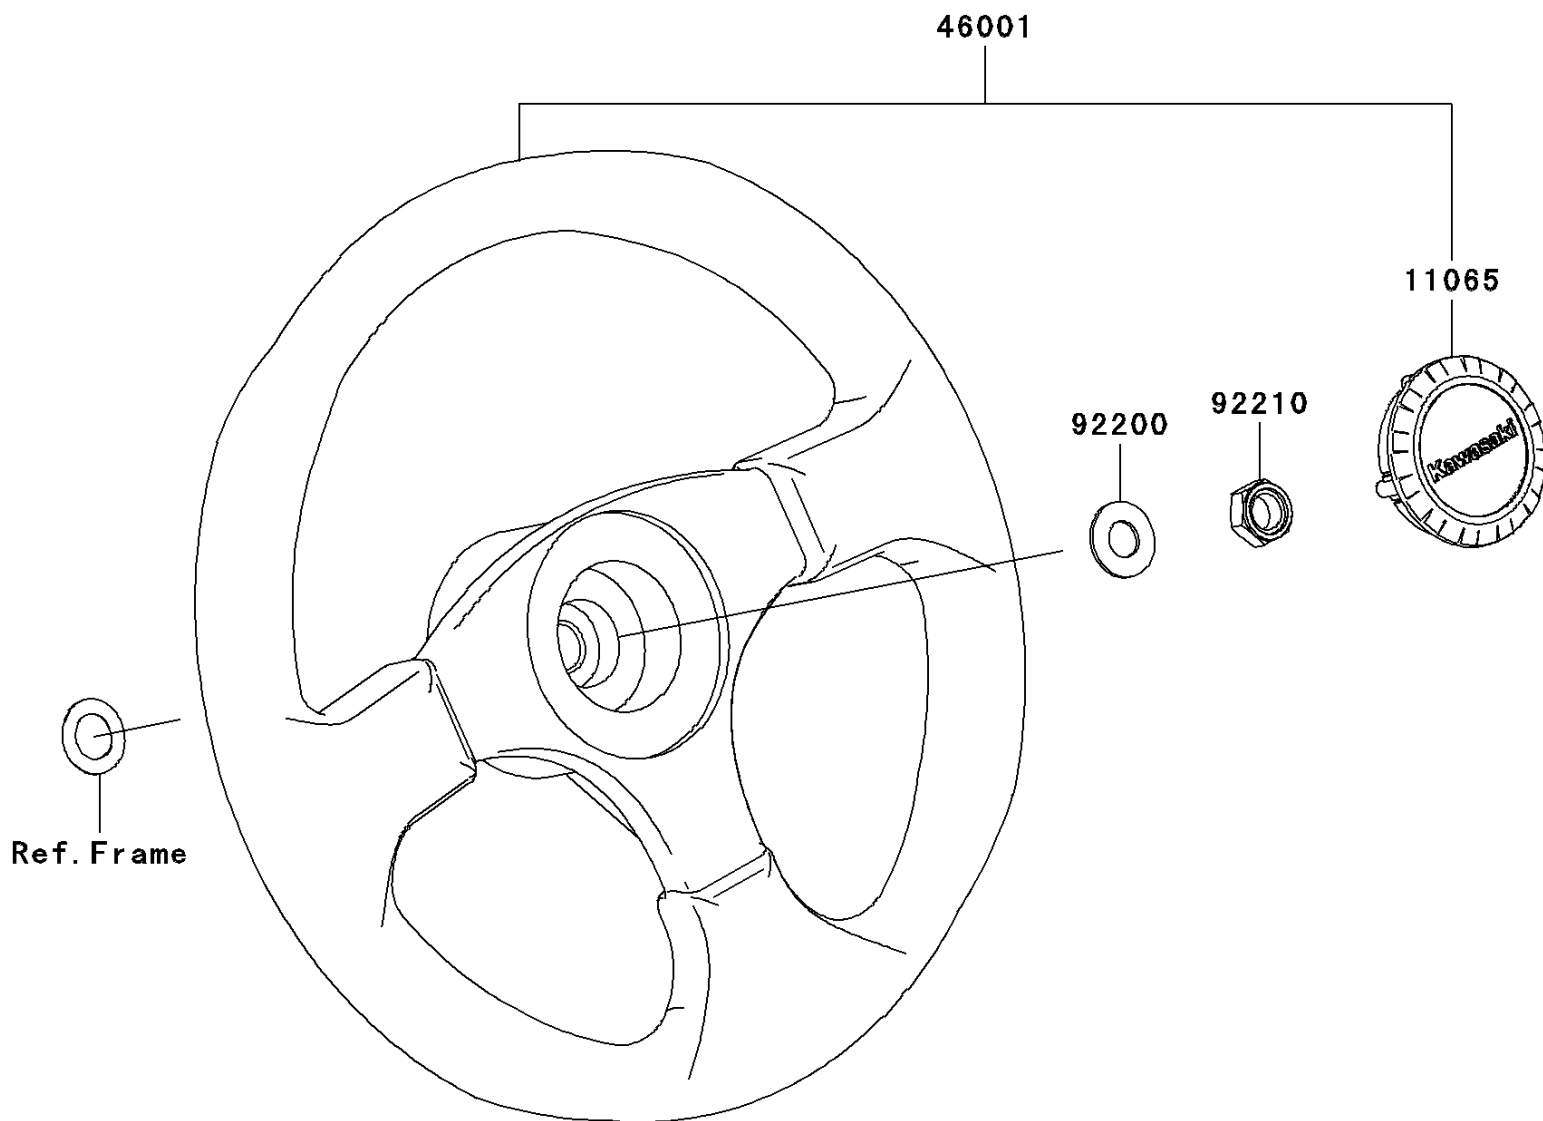

## 2010 Teryx® 750 FI 4x4 SGE PARTS DIAGRAM

Steering Wheel

F2311

## 2010 Teryx® 750 FI 4x4 SGE PARTS LIST

Steering Wheel

ITEM NAME	PART NUMBER	QUANTITY
CAP,HANDLE (Ref # 11065)	11065-0171	1
HANDLE-ASSY (Ref # 46001)	46001-0001	1
WASHER,12.1X25X1.6 (Ref # 92200)	92200-0455	1
NUT,LOCK,12MM (Ref # 92210)	92210-1249	1