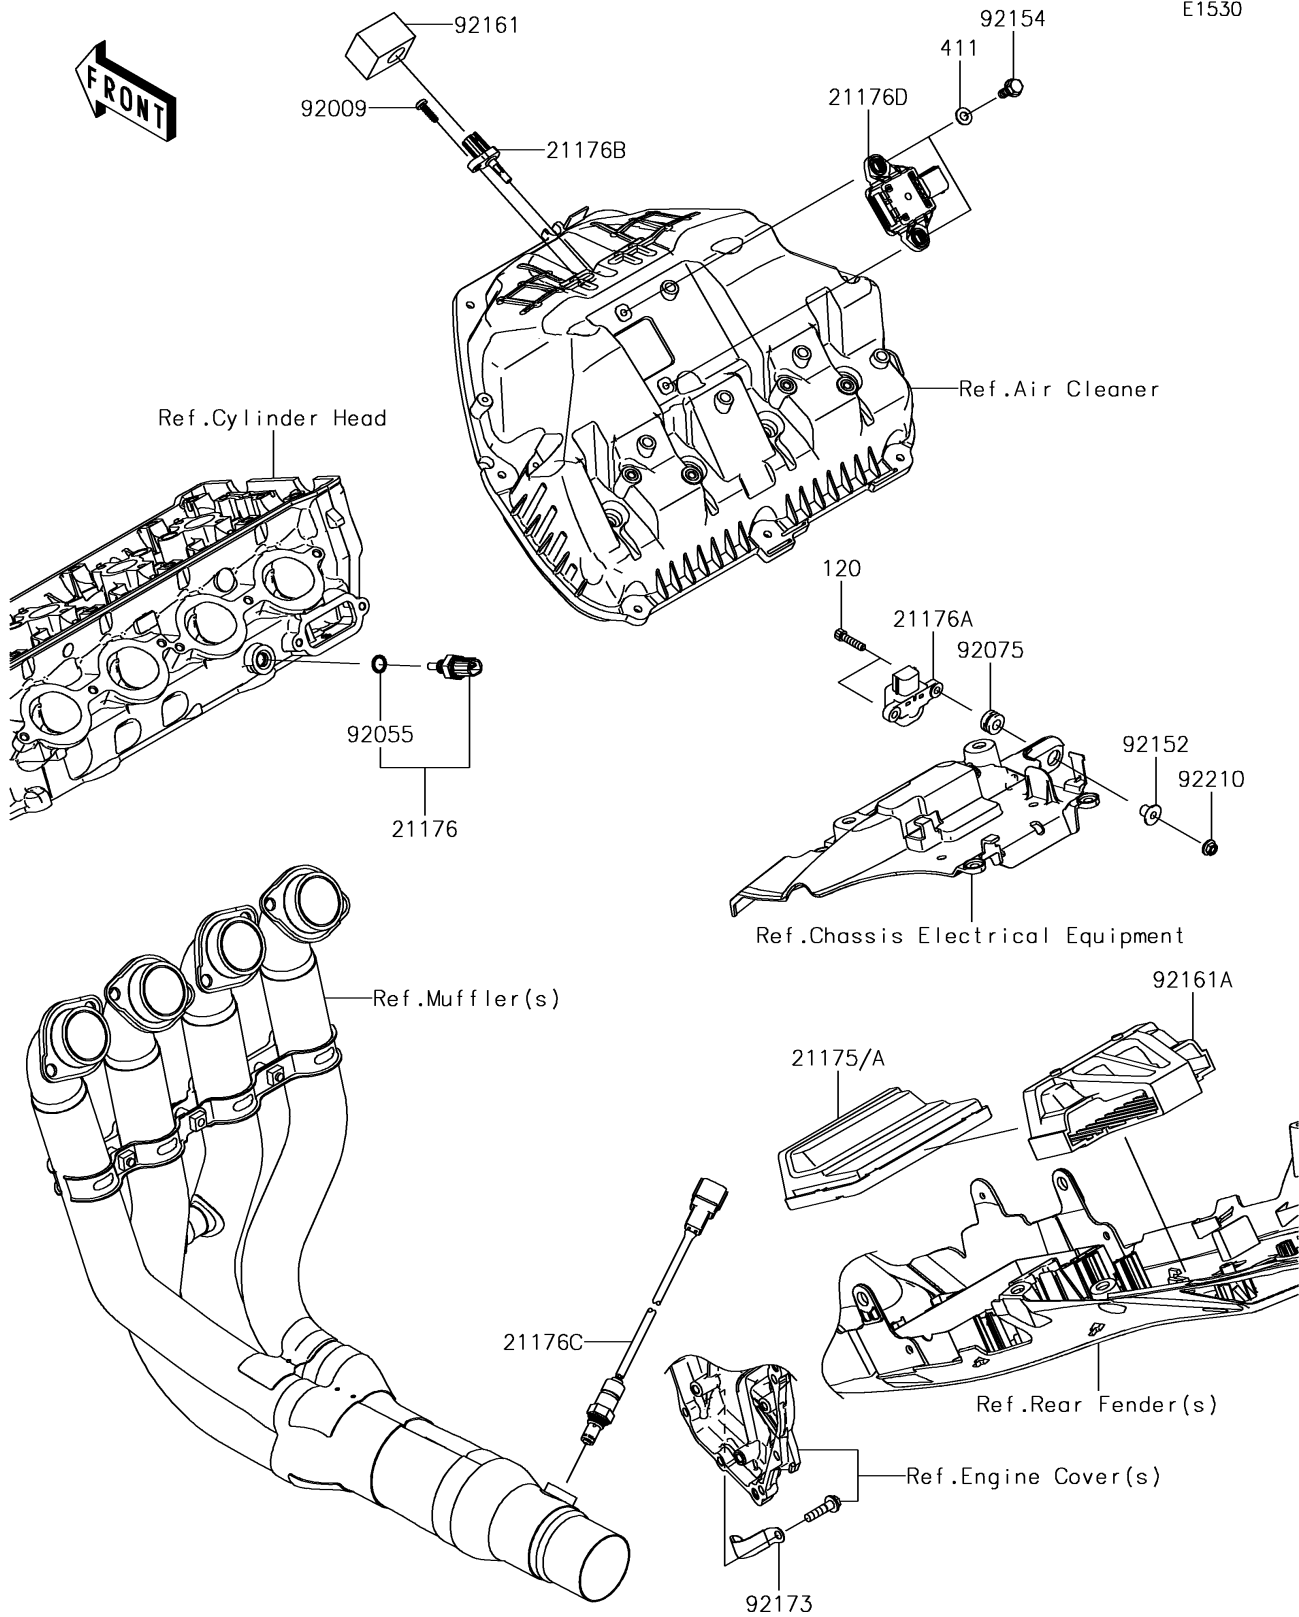

2018 PARTS DIAGRAM

Fuel Injection

E1530

2018 PARTS LIST

Fuel Injection

ITEM NAME	PART NUMBER	QUANTITY
BOLT-SOCKET,5X22 (Ref # 120)	120R0522	1
CONTROL UNIT-ELECTRONIC (Ref # 21175)	21175-1128	1
CONTROL UNIT-ELECTRONIC (Ref # 21175A)	21175-1129	1
SENSOR,WATER TEMP (Ref # 21176)	21176-0009	1
SENSOR,VEHICLE-DOWN (Ref # 21176A)	21176-0026	1
SENSOR,AIR TEMPERATURE (Ref # 21176B)	21176-0048	1
SENSOR,OXYGEN (Ref # 21176C)	21176-0789	1
SENSOR,GYRO (Ref # 21176D)	21176-0819	1
WASHER-PLAIN,6MM (Ref # 411)	411S0600	1
SCREW,TAPPING,5X16 (Ref # 92009)	92009-1984	1
RING-O,9.5X1.9 (Ref # 92055)	92055-0016	1
DAMPER (Ref # 92075)	92075-1912	1
COLLAR (Ref # 92152)	92152-1969	1
BOLT,FLANGED,6X16 (Ref # 92154)	92154-1851	1
DAMPER (Ref # 92161)	92161-0985	1
DAMPER,ECU (Ref # 92161A)	92161-1719	1
CLAMP (Ref # 92173)	92173-1549	1
NUT,FLANGED,5MM (Ref # 92210)	92210-0950	1