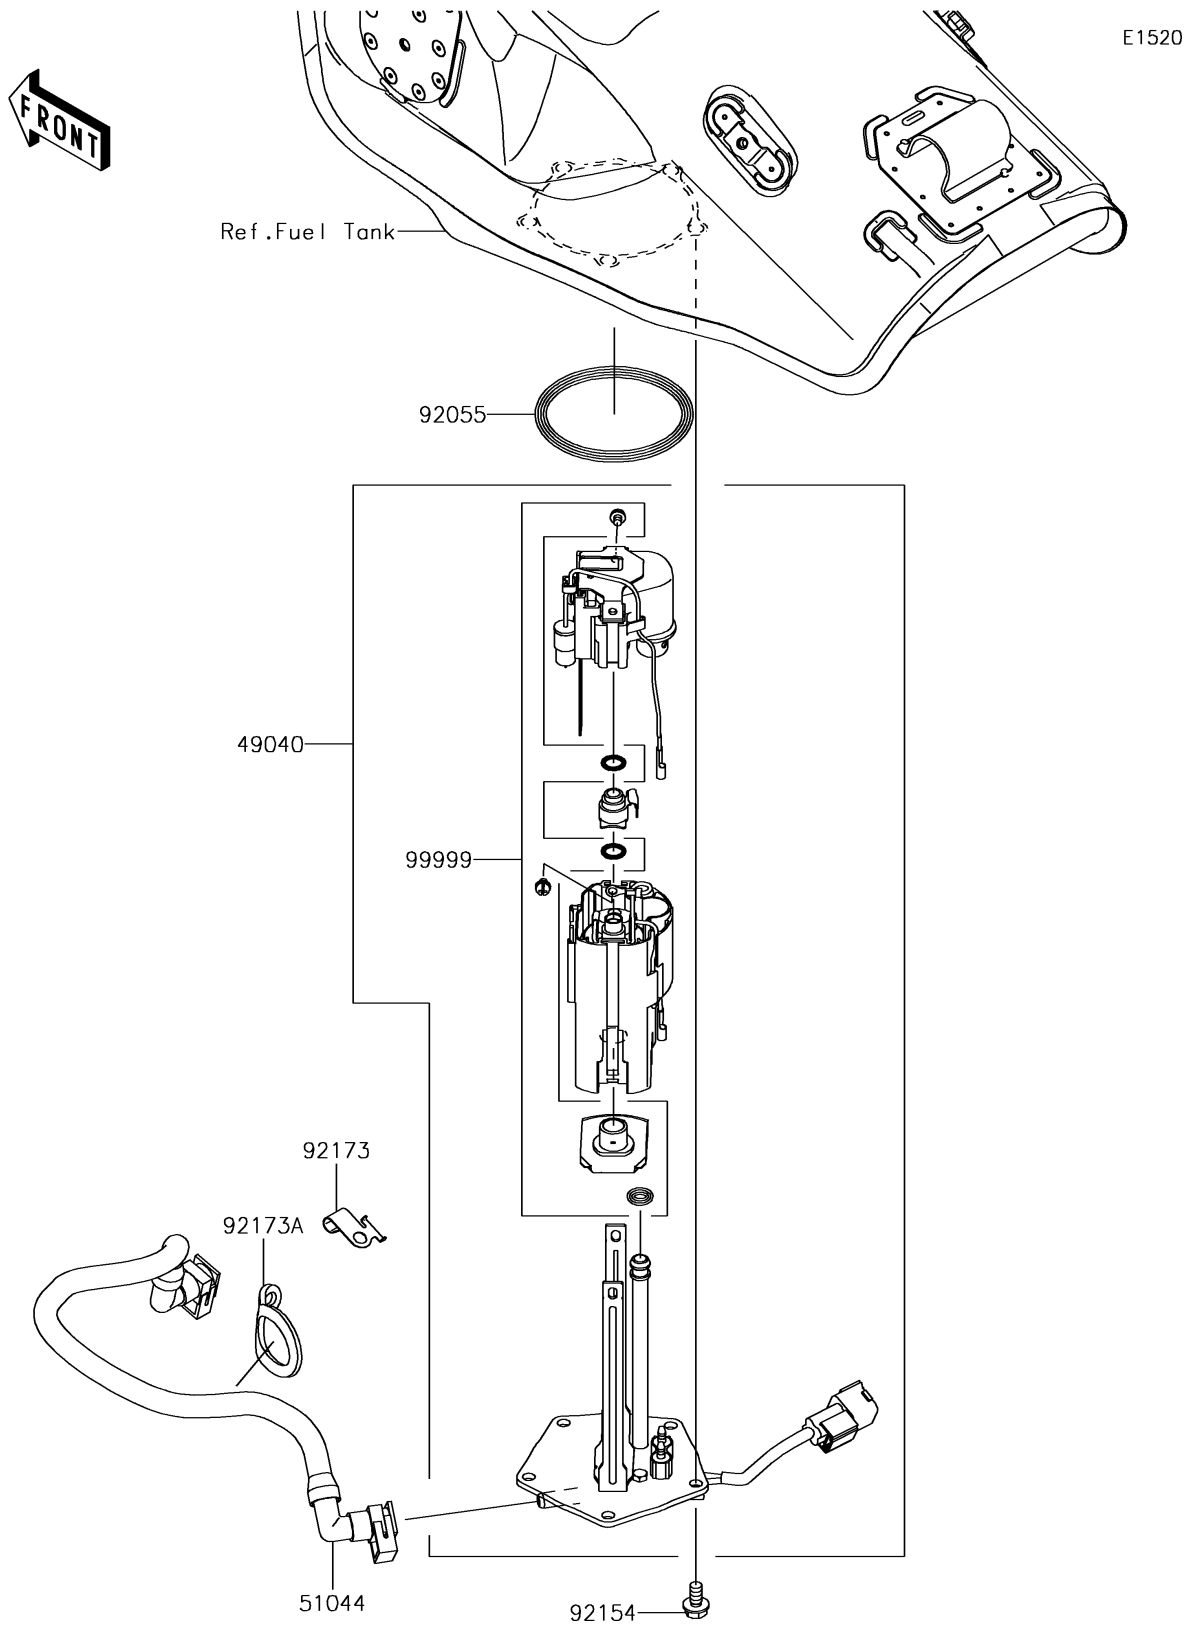

2018 PARTS DIAGRAM

Fuel Pump

2018 PARTS LIST

Fuel Pump

ITEM NAME	PART NUMBER	QUANTITY
PUMP-FUEL (Ref # 49040)	49040-0750	1
TUBE-ASSY,FUEL (Ref # 51044)	51044-0858	1
RING-O,70.6X5.7 (Ref # 92055)	92055-0210	1
BOLT,FLANGED,6X12 (Ref # 92154)	92154-1848	1
CLAMP (Ref # 92173)	92173-0831	1
CLAMP (Ref # 92173A)	92173-0832	1
KIT,FUEL FILTER (Ref # 99999)	99999-0521	1