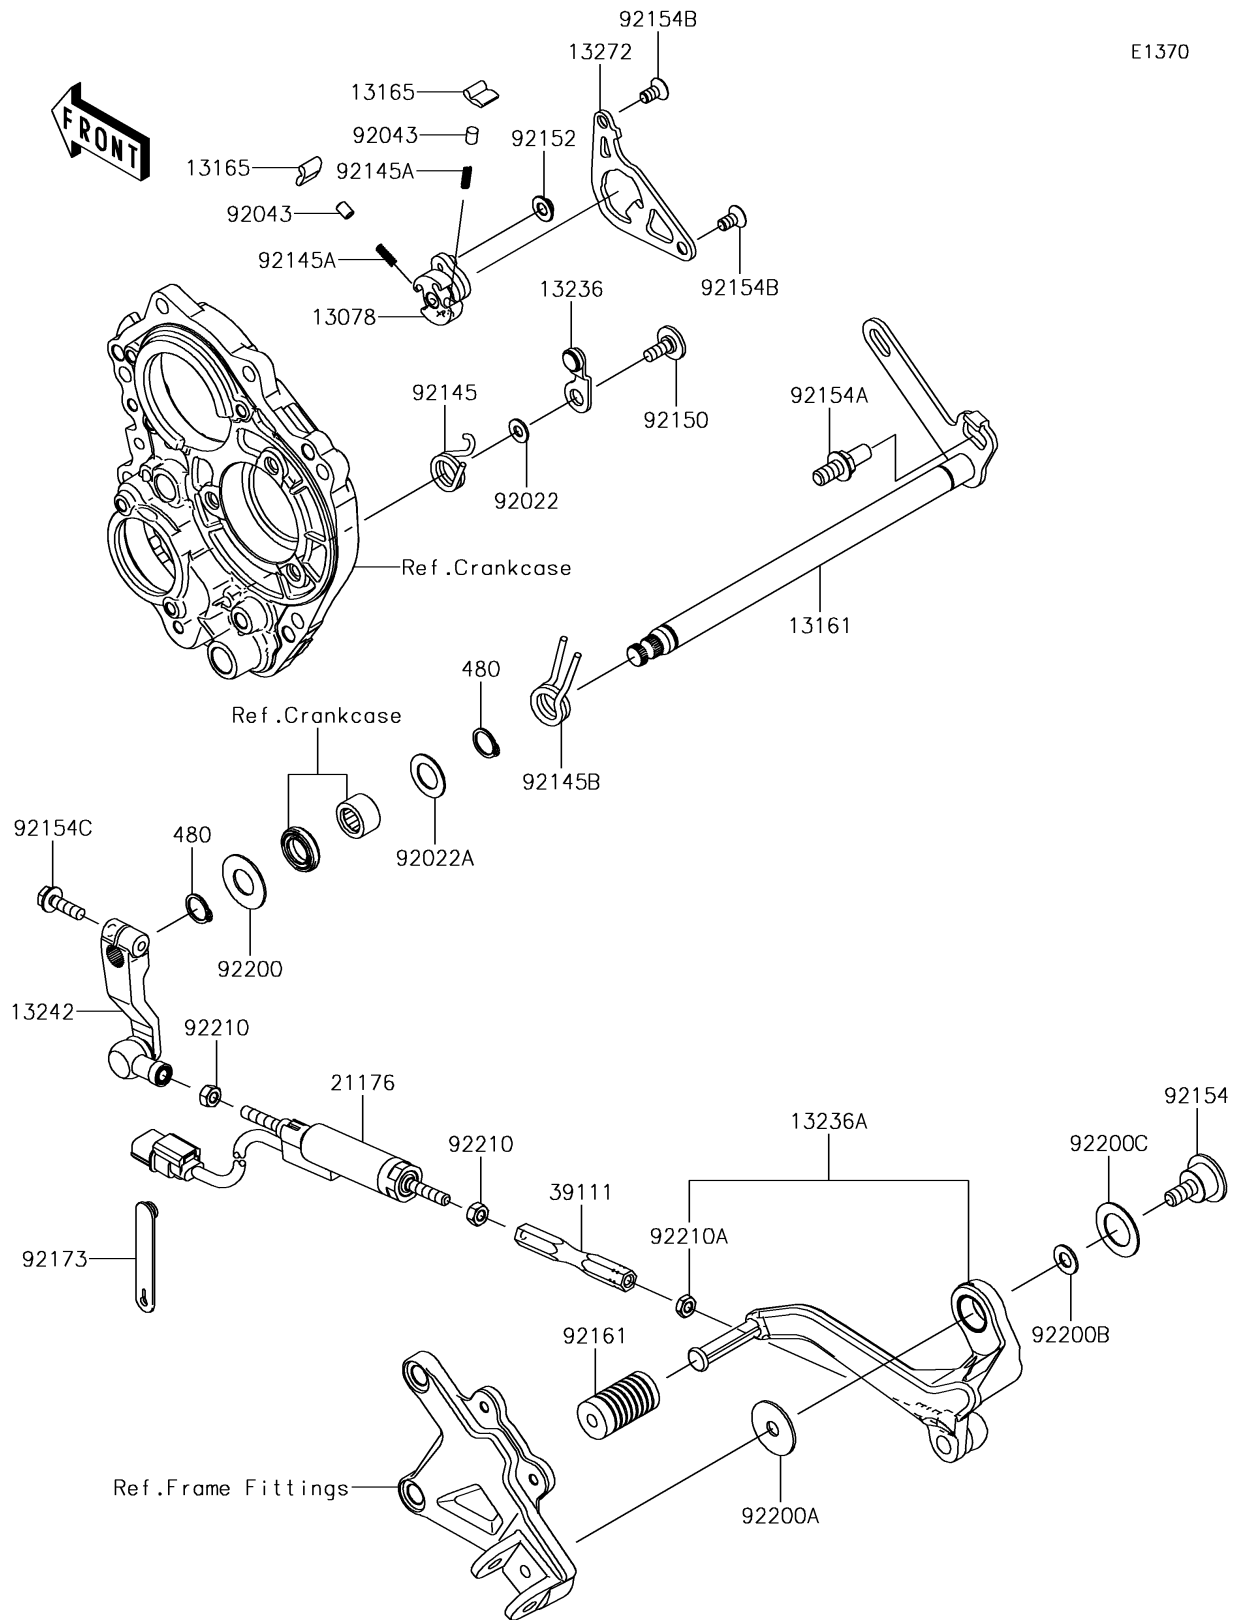

2018 PARTS DIAGRAM

Gear Change Mechanism

2018 PARTS LIST

Gear Change Mechanism

ITEM NAME	PART NUMBER	QUANTITY
RATCHET (Ref # 13078)	13078-0012	1
LEVER-COMP-CHANGE SHAFT (Ref # 13161)	13161-0078	1
PAWL (Ref # 13165)	13165-0018	1
LEVER-COMP,POSITION (Ref # 13236)	13236-0192	1
LEVER-COMP,CHANGE PEDAL (Ref # 13236A)	13236-0769	1
LEVER-ASSY-CHANGE (Ref # 13242)	13242-0128	1
PLATE (Ref # 13272)	13272-2171	1
SENSOR,QUICK SHIFTER (Ref # 21176)	21176-0811	1
ROD-TIE (Ref # 39111)	39111-0338	1
CIRCLIP-TYPE-C,14MM (Ref # 480)	480J1400	1
WASHER,6X12.8X1.2 (Ref # 92022)	92022-1827	1
WASHER,14.3X24X1 (Ref # 92022A)	92022-272	1
PIN,PLUNGER (Ref # 92043)	92043-1676	1
SPRING (Ref # 92145)	92145-0849	1
SPRING (Ref # 92145A)	92145-1490	1
SPRING (Ref # 92145B)	92145-1734	1
BOLT,SOCKET,6X16 (Ref # 92150)	92150-1673	1
COLLAR (Ref # 92152)	92152-1414	1
BOLT (Ref # 92154)	92154-1884	1
BOLT,RETURN SPRING (Ref # 92154A)	92154-1885	1
BOLT,TORX,6X8.7 (Ref # 92154B)	92154-1886	1
BOLT,FLANGED,6X20 (Ref # 92154C)	92154-2090	1
DAMPER (Ref # 92161)	92161-0871	1
CLAMP (Ref # 92173)	92173-1526	1
WASHER (Ref # 92200)	92200-0265	1
WASHER,8.2X30X1.5 (Ref # 92200A)	92200-0810	1
WASHER,8.2X18X1.2 (Ref # 92200B)	92200-0811	1
WASHER,18.3X30X1 (Ref # 92200C)	92200-0812	1
NUT,6MM (Ref # 92210)	92210-1100	1

2018 PARTS LIST

Gear Change Mechanism

ITEM NAME	PART NUMBER	QUANTITY
NUT,LEFT HANDED,6MM (Ref # 92210A)	92210-1101	1