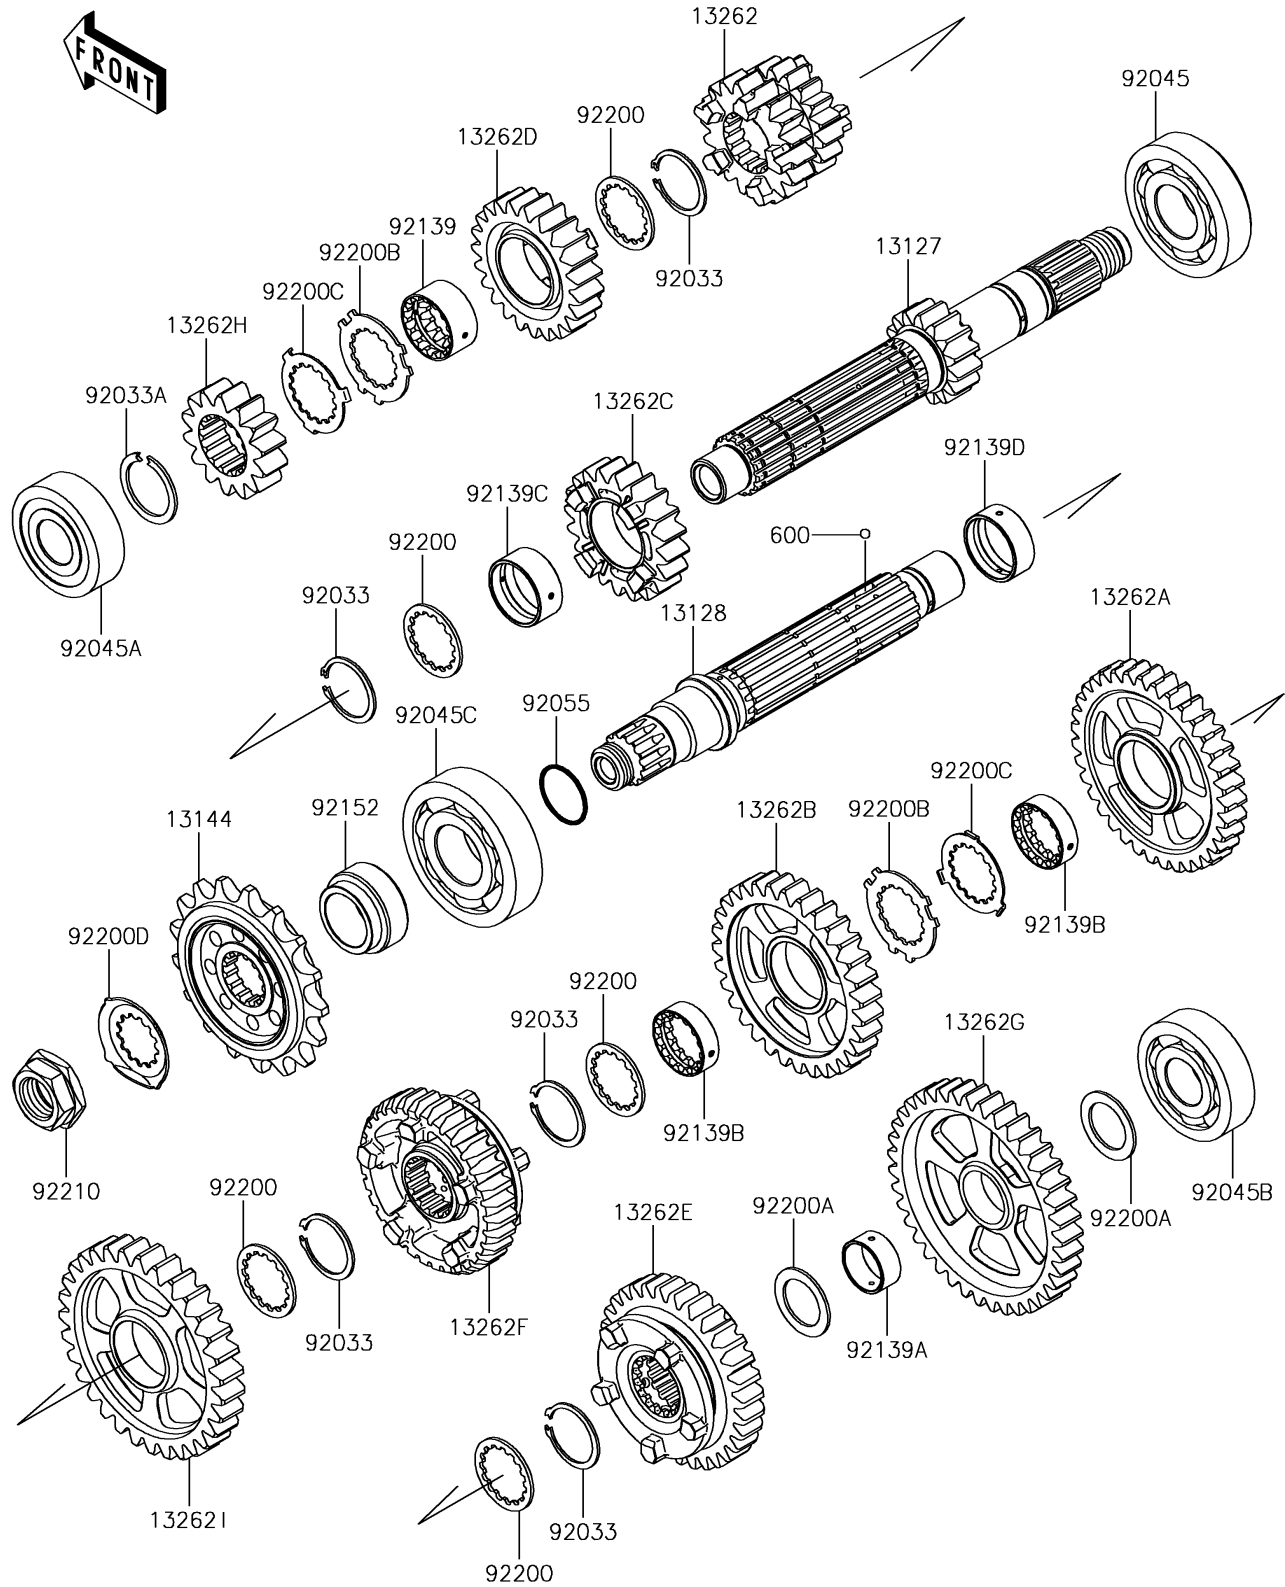

## 2018 PARTS DIAGRAM

Transmission

E1361

## 2018 PARTS LIST

### Transmission

ITEM NAME	PART NUMBER	QUANTITY
SHAFT-TRANSMISSION INPUT,15T (Ref # 13127)	13127-0671	1
SHAFT-TRANSMISSION OUTPUT (Ref # 13128)	13128-0670	1
SPROCKET-OUTPUT,17T,#525 (Ref # 13144)	13144-0004	1
GEAR,INPUT 3RD&4TH,18T&18T (Ref # 13262)	13262-1188	1
GEAR,OUTPUT 3RD,35T (Ref # 13262A)	13262-1192	1
GEAR,OUTPUT 4TH,31T (Ref # 13262B)	13262-1193	1
GEAR,INPUT 5TH,20T (Ref # 13262C)	13262-1203	1
GEAR,INPUT 6TH,23T (Ref # 13262D)	13262-1204	1
GEAR,OUTPUT 5TH,31T (Ref # 13262E)	13262-1205	1
GEAR,OUTPUT 6TH,32T (Ref # 13262F)	13262-1206	1
GEAR,OUTPUT LOW,39T (Ref # 13262G)	13262-1207	1
GEAR,INPUT 2ND,14T (Ref # 13262H)	13262-1210	1
GEAR,OUTPUT 2ND,31T (Ref # 13262I)	13262-1211	1
BALL-STEEL,5/32 (Ref # 600)	600A0500	1
RING-SNAP,25.9X30.6X1.2 (Ref # 92033)	92033-1037	1
RING-SNAP,T=1.5 (Ref # 92033A)	92033-1249	1
BEARING-BALL,830045-5SH2 (Ref # 92045)	92045-0047	1
BEARING-BALL,DG2152RDDSH2 (Ref # 92045A)	92045-0048	1
BEARING-BALL,63/22LU (Ref # 92045B)	92045-0156	1
BEARING-BALL,63/28 (Ref # 92045C)	92045-1189	1
RING-O,21.5X1.5 (Ref # 92055)	92055-1293	1
BUSHING,GEAR,6TH IN (Ref # 92139)	92139-0036	1
BUSHING,GEAR,LOW OUT (Ref # 92139A)	92139-0038	1
BUSHING,25.0X31.0X9.4 (Ref # 92139B)	92139-0309	1
BUSHING,28.1X31.0X13.5 (Ref # 92139C)	92139-0324	1
BUSHING,28.1X31.0X11.5 (Ref # 92139D)	92139-0734	1
COLLAR (Ref # 92152)	92152-0885	1
WASHER,28.3X34.0X1.6 (Ref # 92200)	92200-0050	1
WASHER,22.1X32.0X1.4 (Ref # 92200A)	92200-0138	1

## 2018 PARTS LIST

Transmission

ITEM NAME	PART NUMBER	QUANTITY
WASHER,25.8X40.5X1.5 (Ref # 92200B)	92200-1522	1
WASHER,25.2X37.0X1.0 (Ref # 92200C)	92200-1523	1
WASHER (Ref # 92200D)	92200-1720	1
NUT,20MM (Ref # 92210)	92210-0850	1